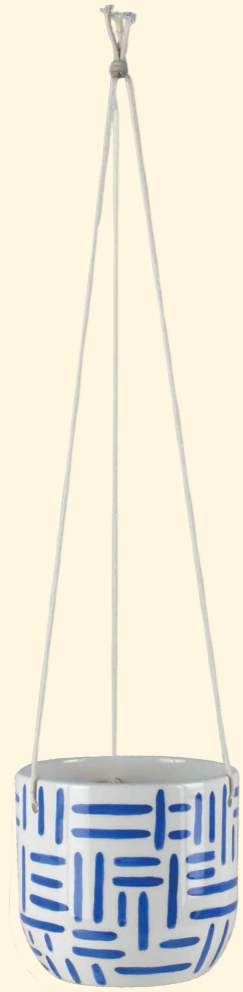

mateo

STRIPE SAFARI

Hanging plant pot (cord included)
Small / L14,5xW14,5xH13 cm

148-00942