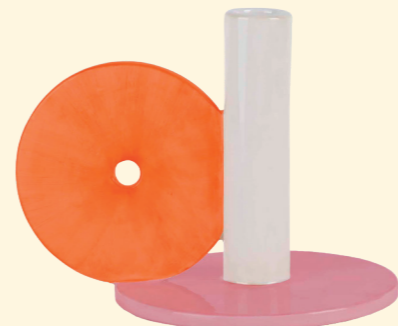

jaime

AMOR DEL COLOR

Candle holder
Medium / L19xW14xH14 cm
gift box included

148-00996