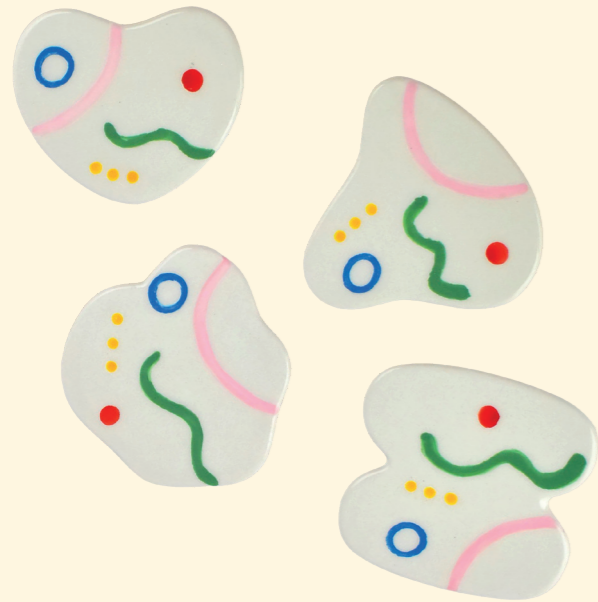

Fruit bowl  
Medium / L17,5xW17,5xH13 cm  
gift box included

148-01079

## monica & verónica

Storage jar - 6 ass.  
Medium / L11xW11xH14,5 cm  
gift box included

148-01175