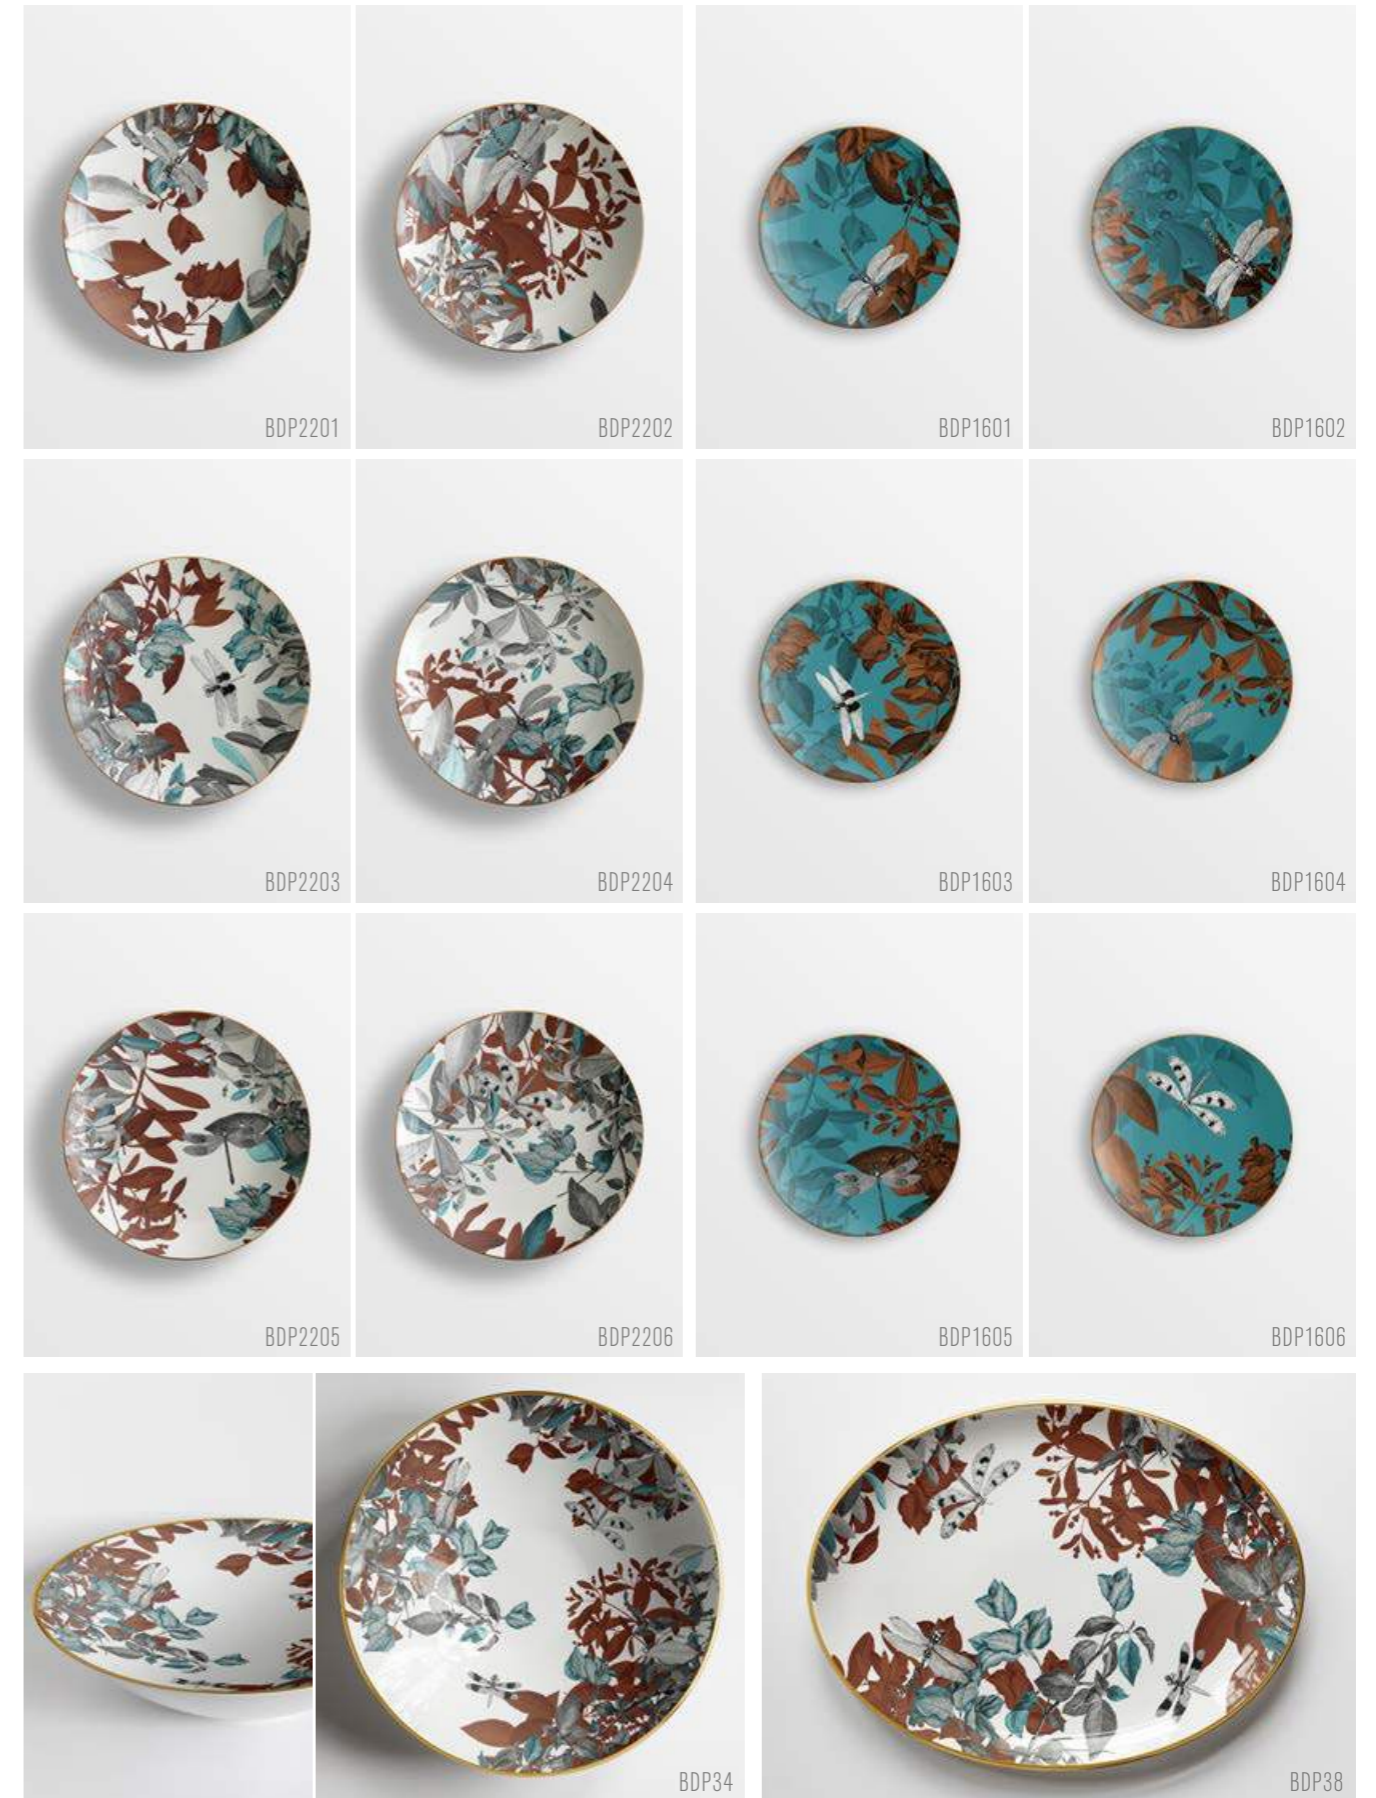

mont blanc

coffee set | tea set

black dragon pool

Ø28cm plates | Ø21cm plates

black dragon pool

Ø21cm soup plates | Ø16cm bread plates | oval plate 38x28 | Ø34cm bowl

black dragon pool
coffee set | tea set

BDPCF01