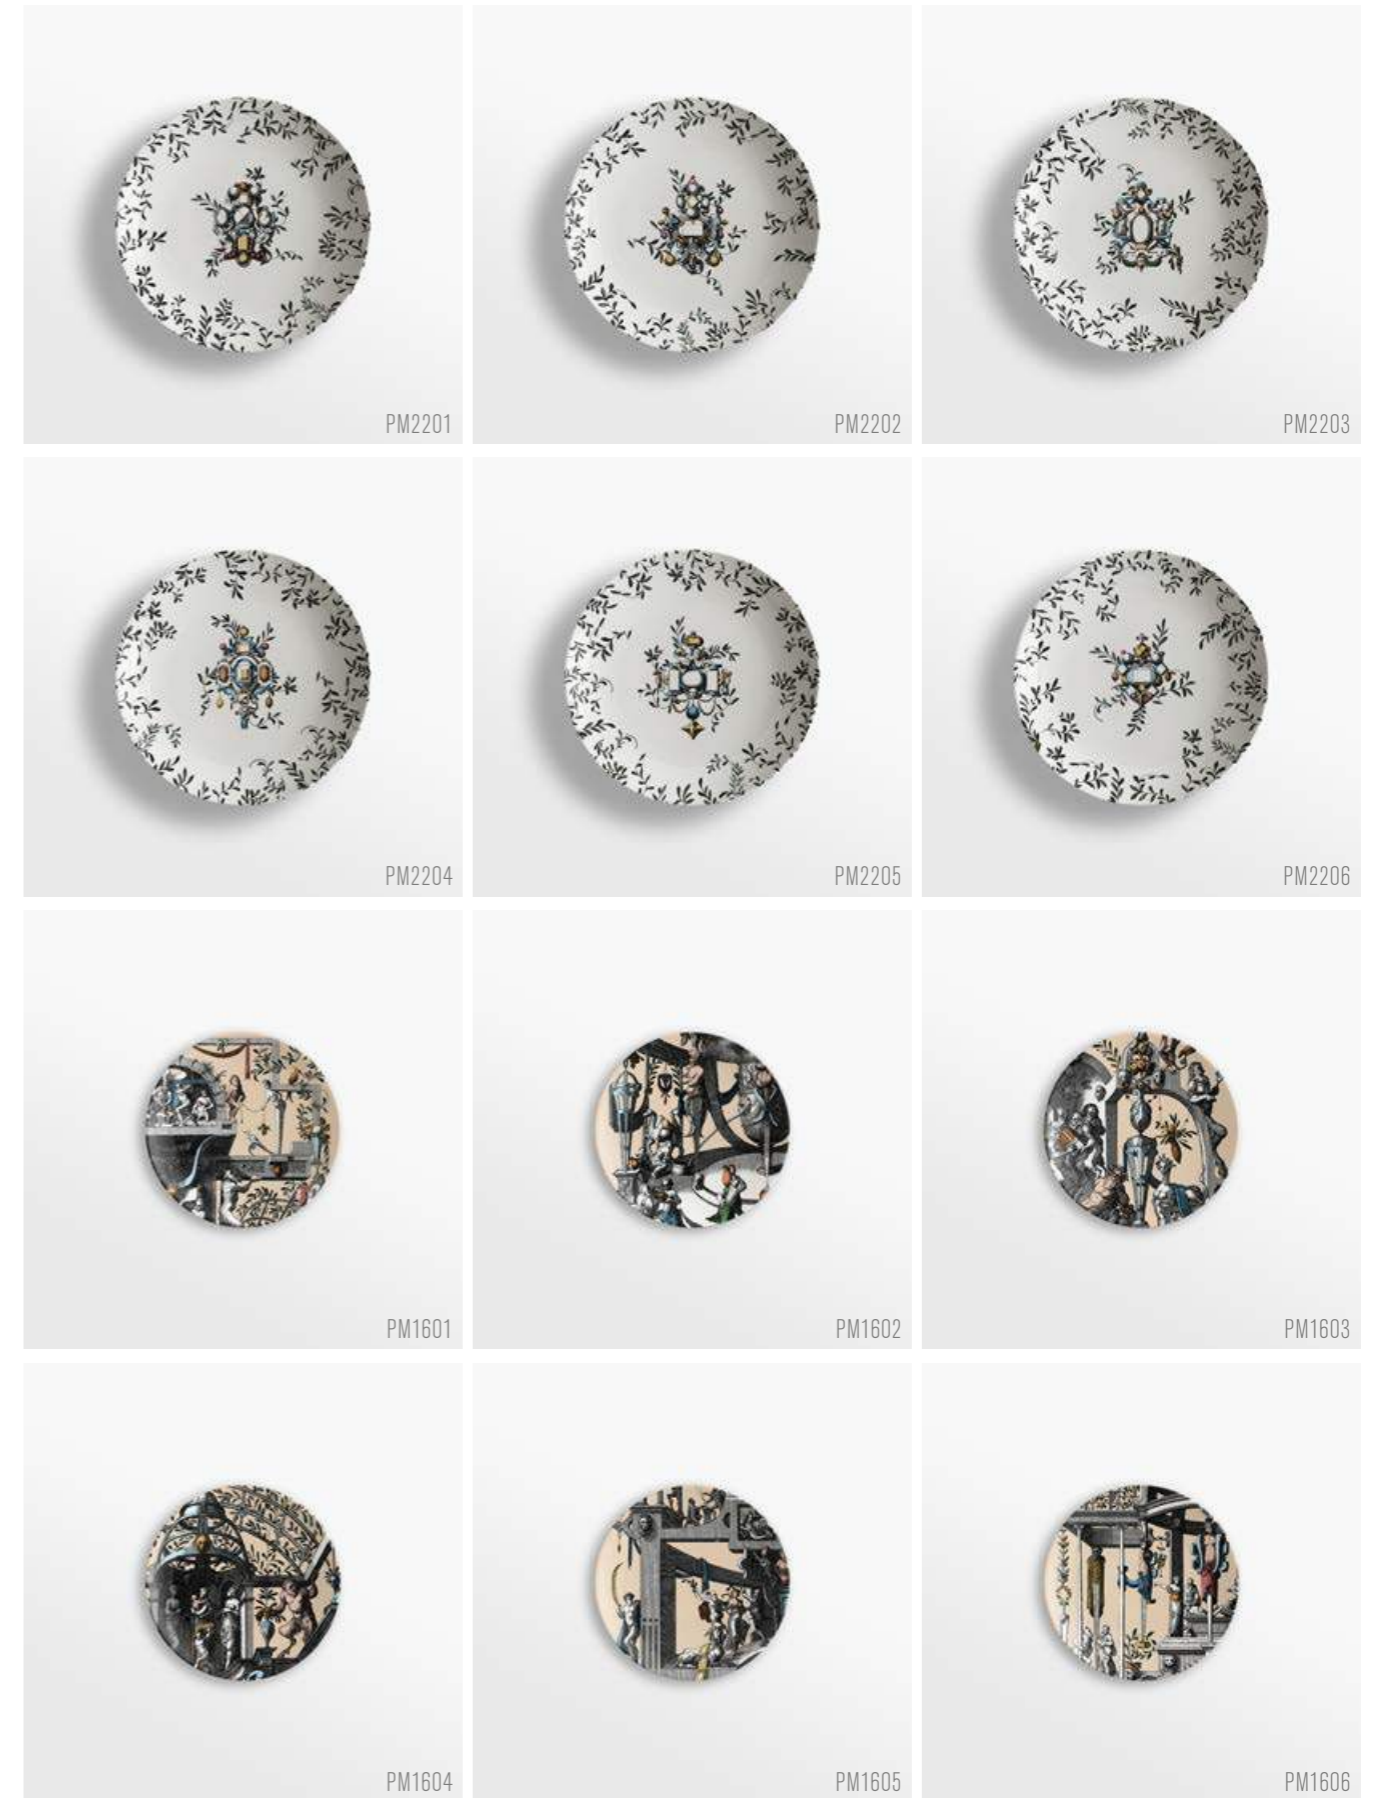

PM2803b

PM2804b

PM2805b

PM2806b

pompei
Ø28cm plates | Ø21cm plates

pompei
Ø21cm soup plates | Ø16cm bread plates

pompei

coffee set | tea set | Ø34cm bowl | oval plate 38x28

corrispondenze

Ø32cm platters | Ø21cm plates

corrispondenze

Ø28cm plates | Ø21cm soup plates | oval plate 38x28 | Ø34cm bowl

corrispondenze

Ø16cm bread plates | coffee set | tea set

cabinet de curiosités

Ø32cm platters | Ø21cm plates