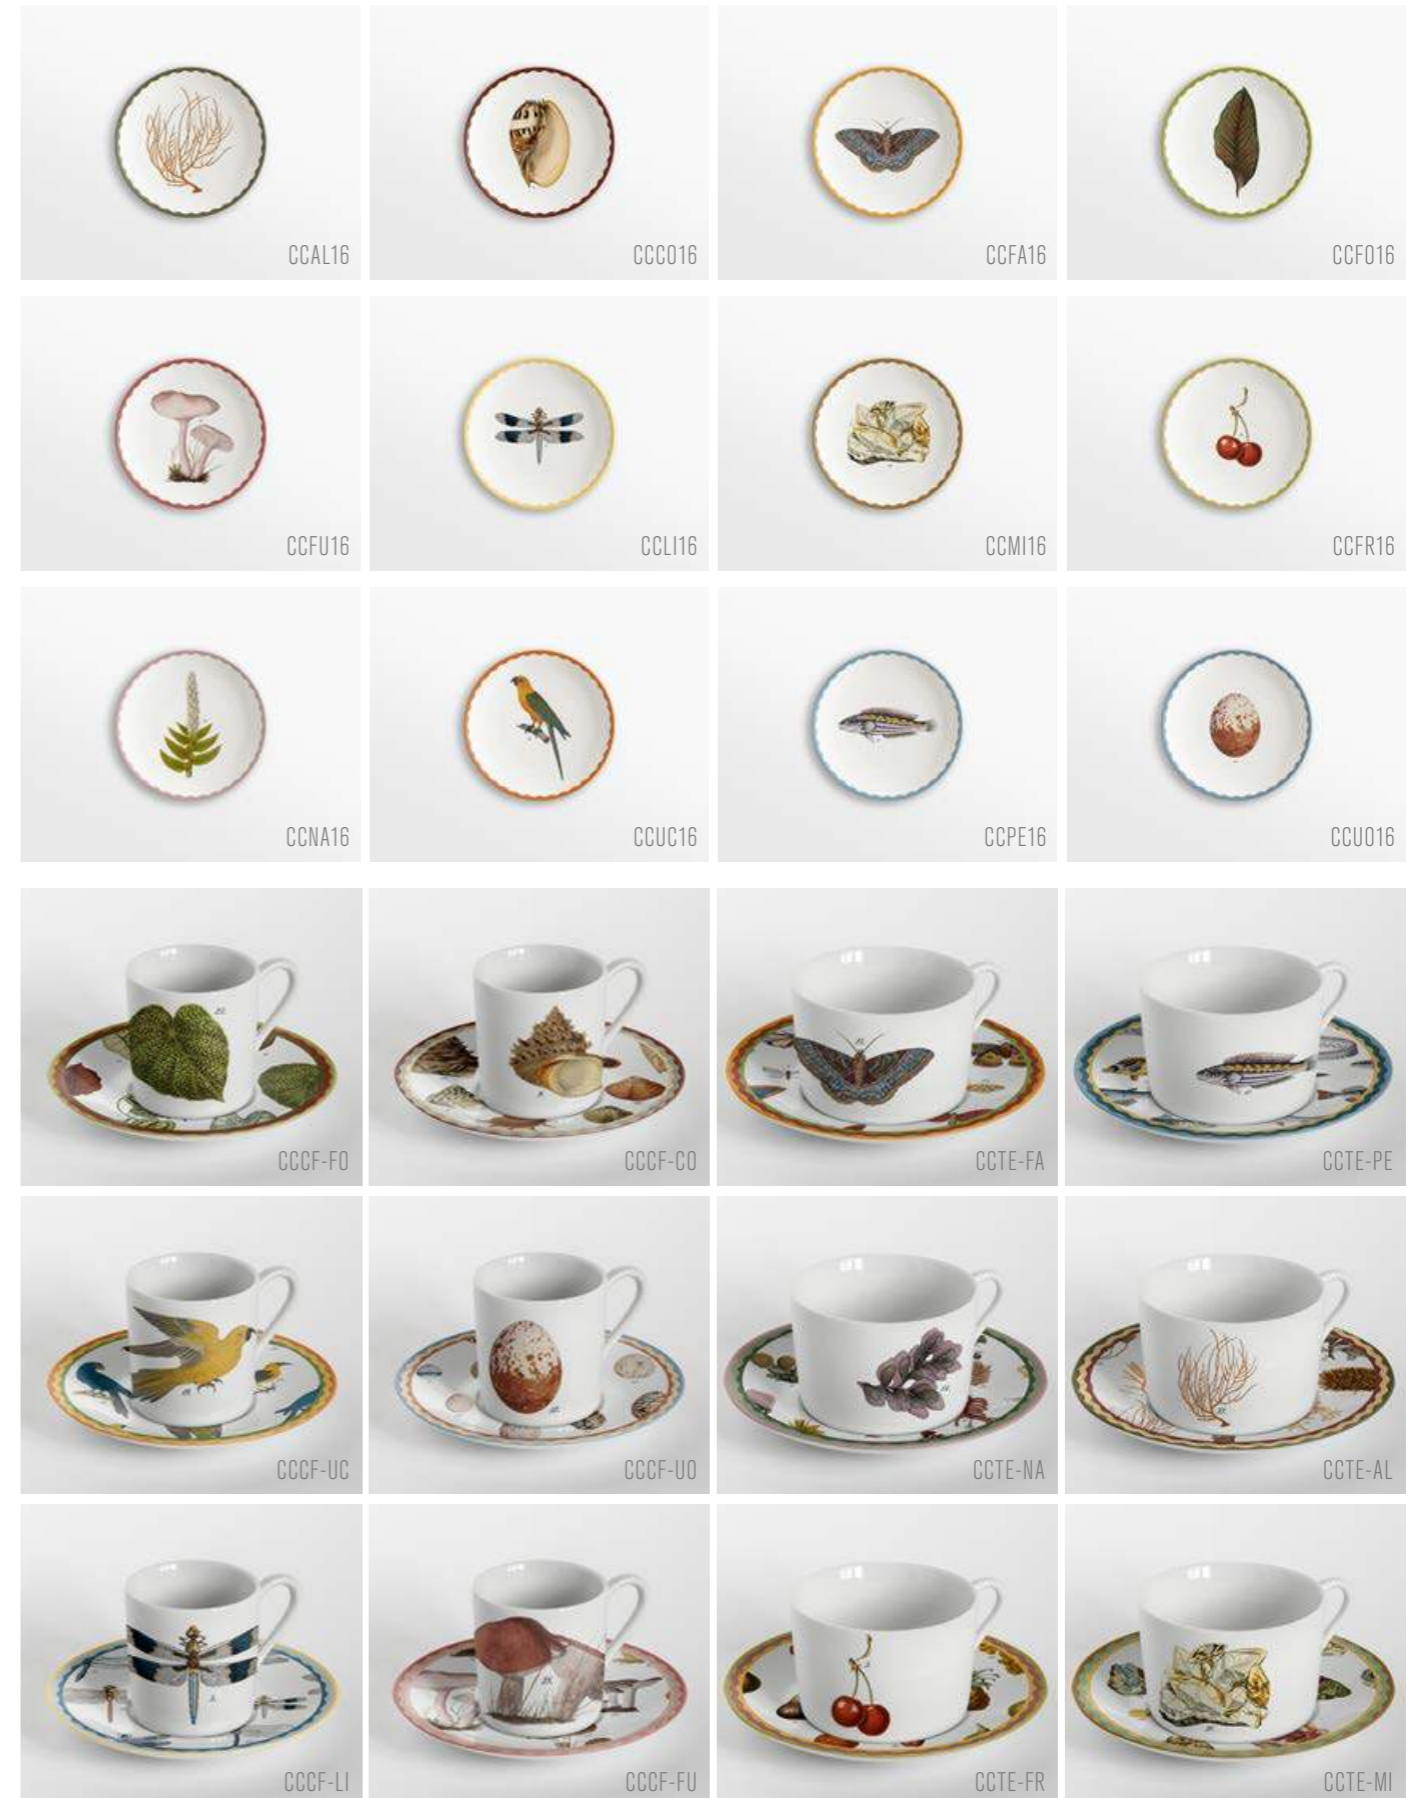

PM2803b

PM2804b

PM2805b

PM2806b

pompei
Ø28cm plates | Ø21cm plates

pompei
Ø21cm soup plates | Ø16cm bread plates

pompei

coffee set | tea set | Ø34cm bowl | oval plate 38x28

corrispondenze

Ø32cm platters | Ø21cm plates

corrispondenze

Ø28cm plates | Ø21cm soup plates | oval plate 38x28 | Ø34cm bowl

corrispondenze

Ø16cm bread plates | coffee set | tea set

cabinet de curiosités

Ø32cm platters | Ø21cm plates

cabinet de curiosités

Ø28cm plates | Ø21cm soup plates

cabinet de curiosités

Ø16cm bread plates | coffee set | tea set

cabinet de curiosités

Ø34cm bowl | oval plate 38x28

garden of eden

Ø28cm plates | Ø21cm plates | Ø16cm bread plates | coffee set | tea set | Ø21cm soup plate | oval plate 38x28 | Ø34cm bowl