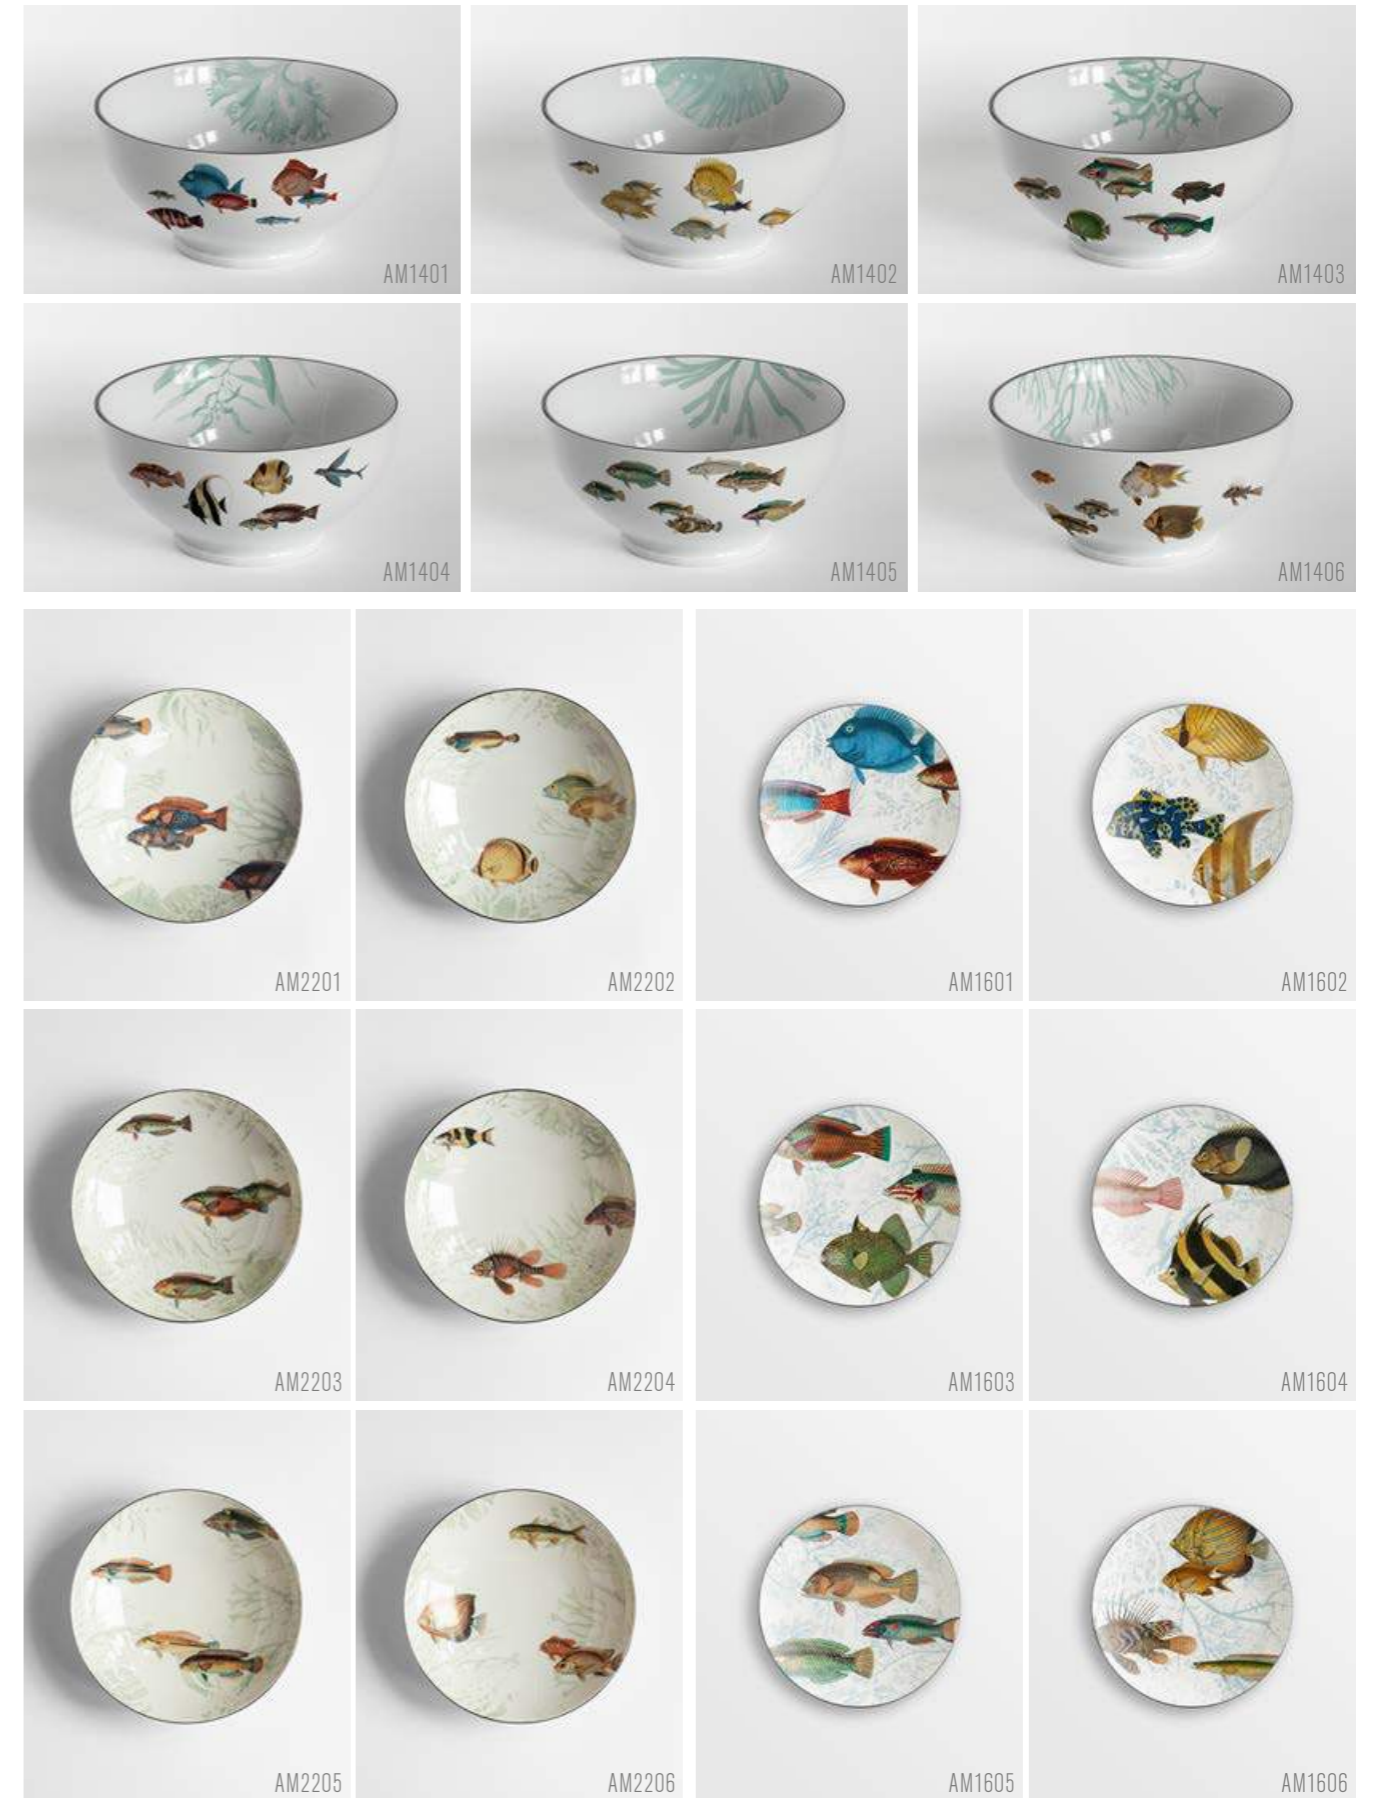

BDPTE04

BDPTE05

BDPTE06

amami islands

Ø28cm plates | Ø21cm plates

amami islands

Ø14cm bowls | Ø21cm soup plates | Ø16cm bread plates

amami islands

coffee set | tea set | oval plate 38x28 | Ø34cm bowl

mediterraneo

Ø28cm plates | Ø21cm plates

mediterraneo

Ø14cm bowls | Ø21cm soup plates | Ø16cm bread plates

mediterraneo

coffee set | tea set | oval plate 38x28 | Ø34cm bowl

the big white

Ø28cm plates | Ø32cm platters | Ø16cm bread plates

the big white

Ø21cm plates | Ø21cm soup plates | coffee set | tea set | Ø34cm bowl | oval plate 38x28

BW2101

BW2102

BW2103

BW2201