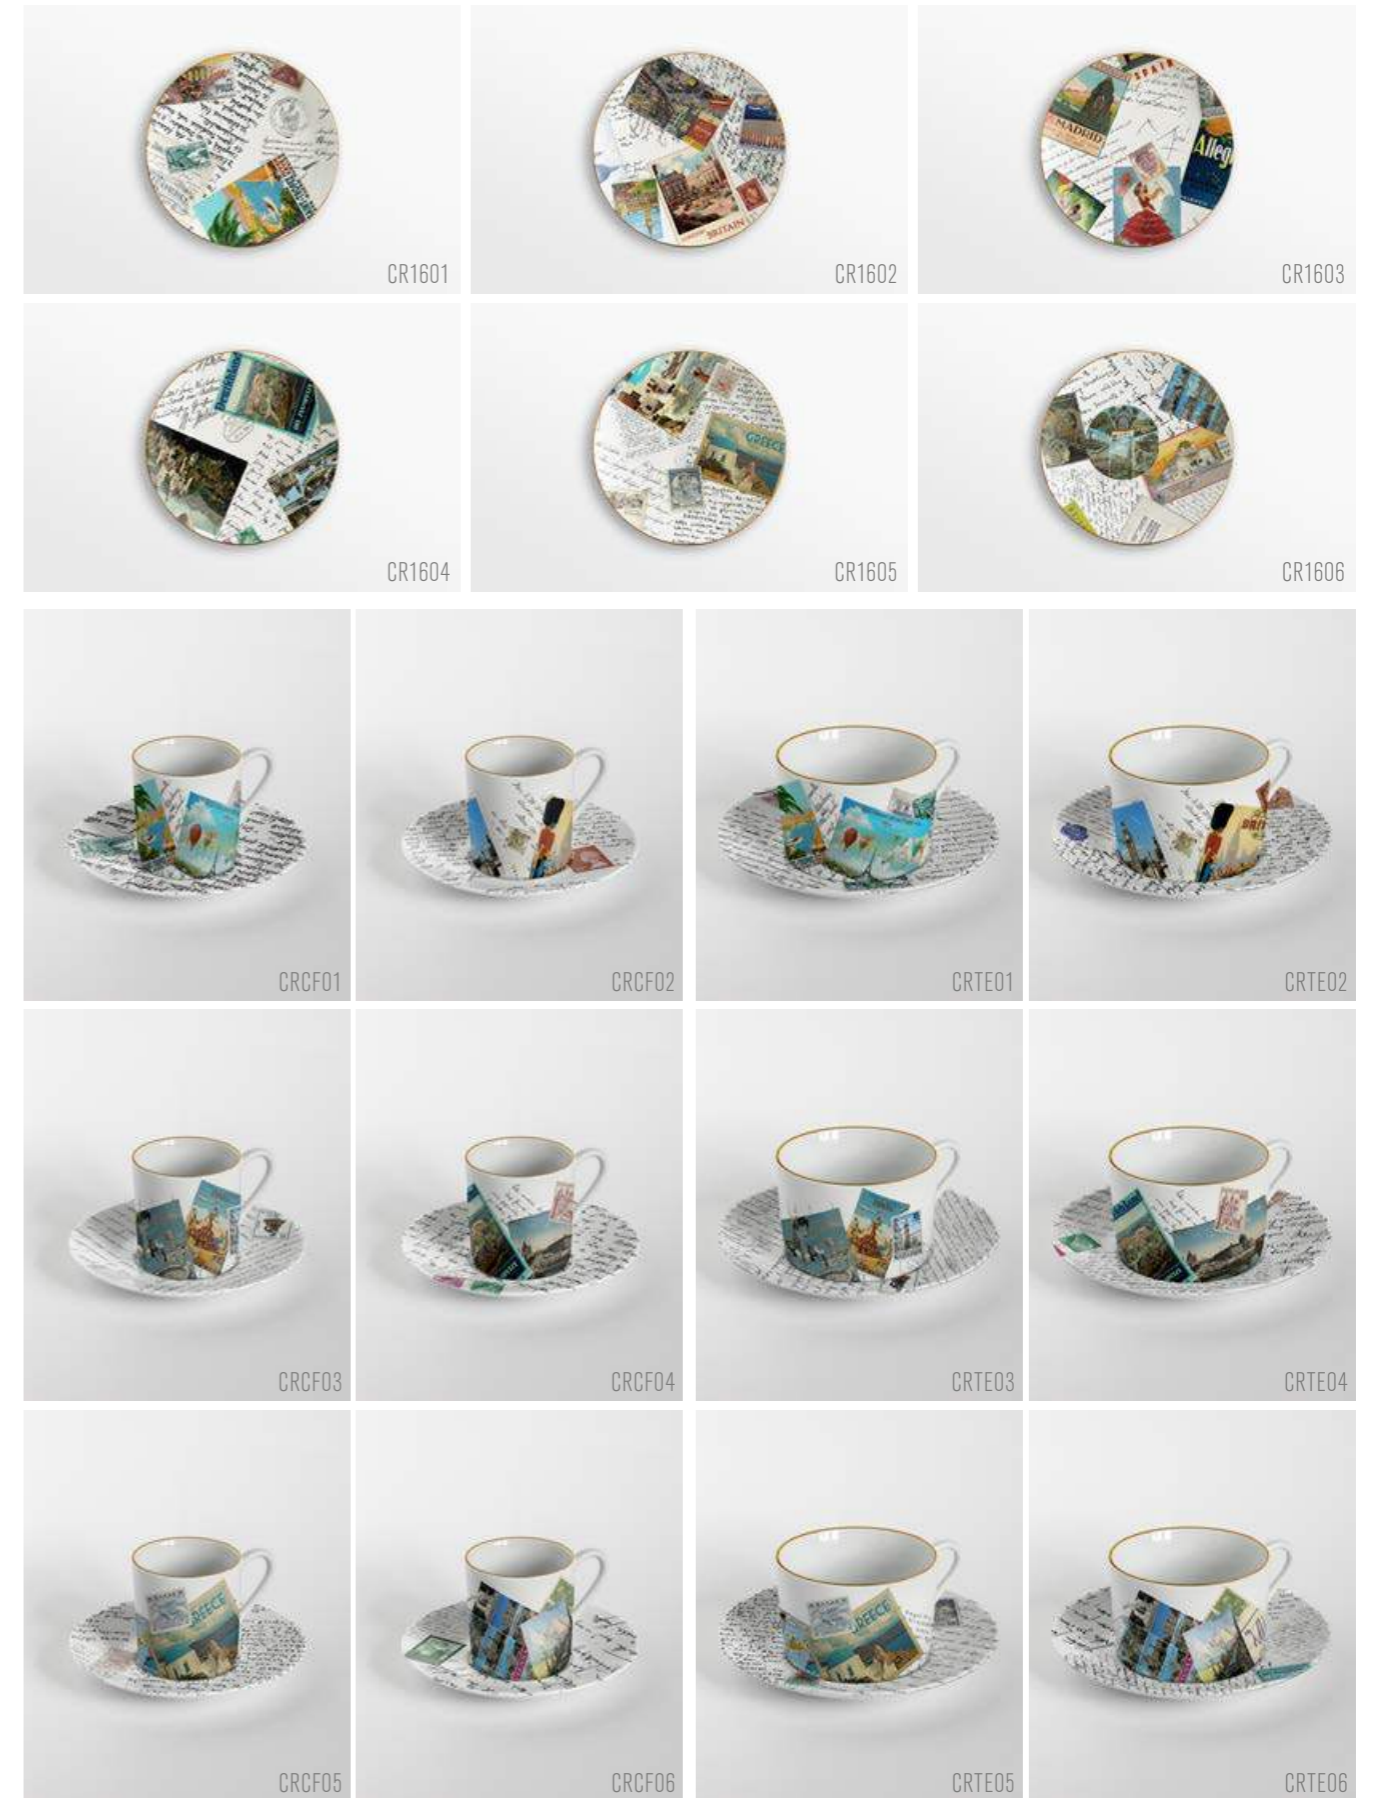

Ø28cm plates | | Ø21cm plates

la storia infinita

Ø21cm soup plates | Ø16cm bread plates | Ø34cm bowl | oval plate 38x28

la storia infinita
coffee set | tea set

SICF01

SICF02

SICF03

SICF04

PM2803b

PM2804b

PM2805b

PM2806b

pompei
Ø28cm plates | Ø21cm plates

pompei
Ø21cm soup plates | Ø16cm bread plates

pompei

coffee set | tea set | Ø34cm bowl | oval plate 38x28

corrispondenze

Ø32cm platters | Ø21cm plates

corrispondenze

Ø28cm plates | Ø21cm soup plates | oval plate 38x28 | Ø34cm bowl

corrispondenze

Ø16cm bread plates | coffee set | tea set

cabinet de curiosités

Ø32cm platters | Ø21cm plates

the big white

Ø28cm plates | Ø32cm platters | Ø16cm bread plates

the big white

Ø21cm plates | Ø21cm soup plates | coffee set | tea set | Ø34cm bowl | oval plate 38x28

BW2101

BW2102

BW2103

BW2201