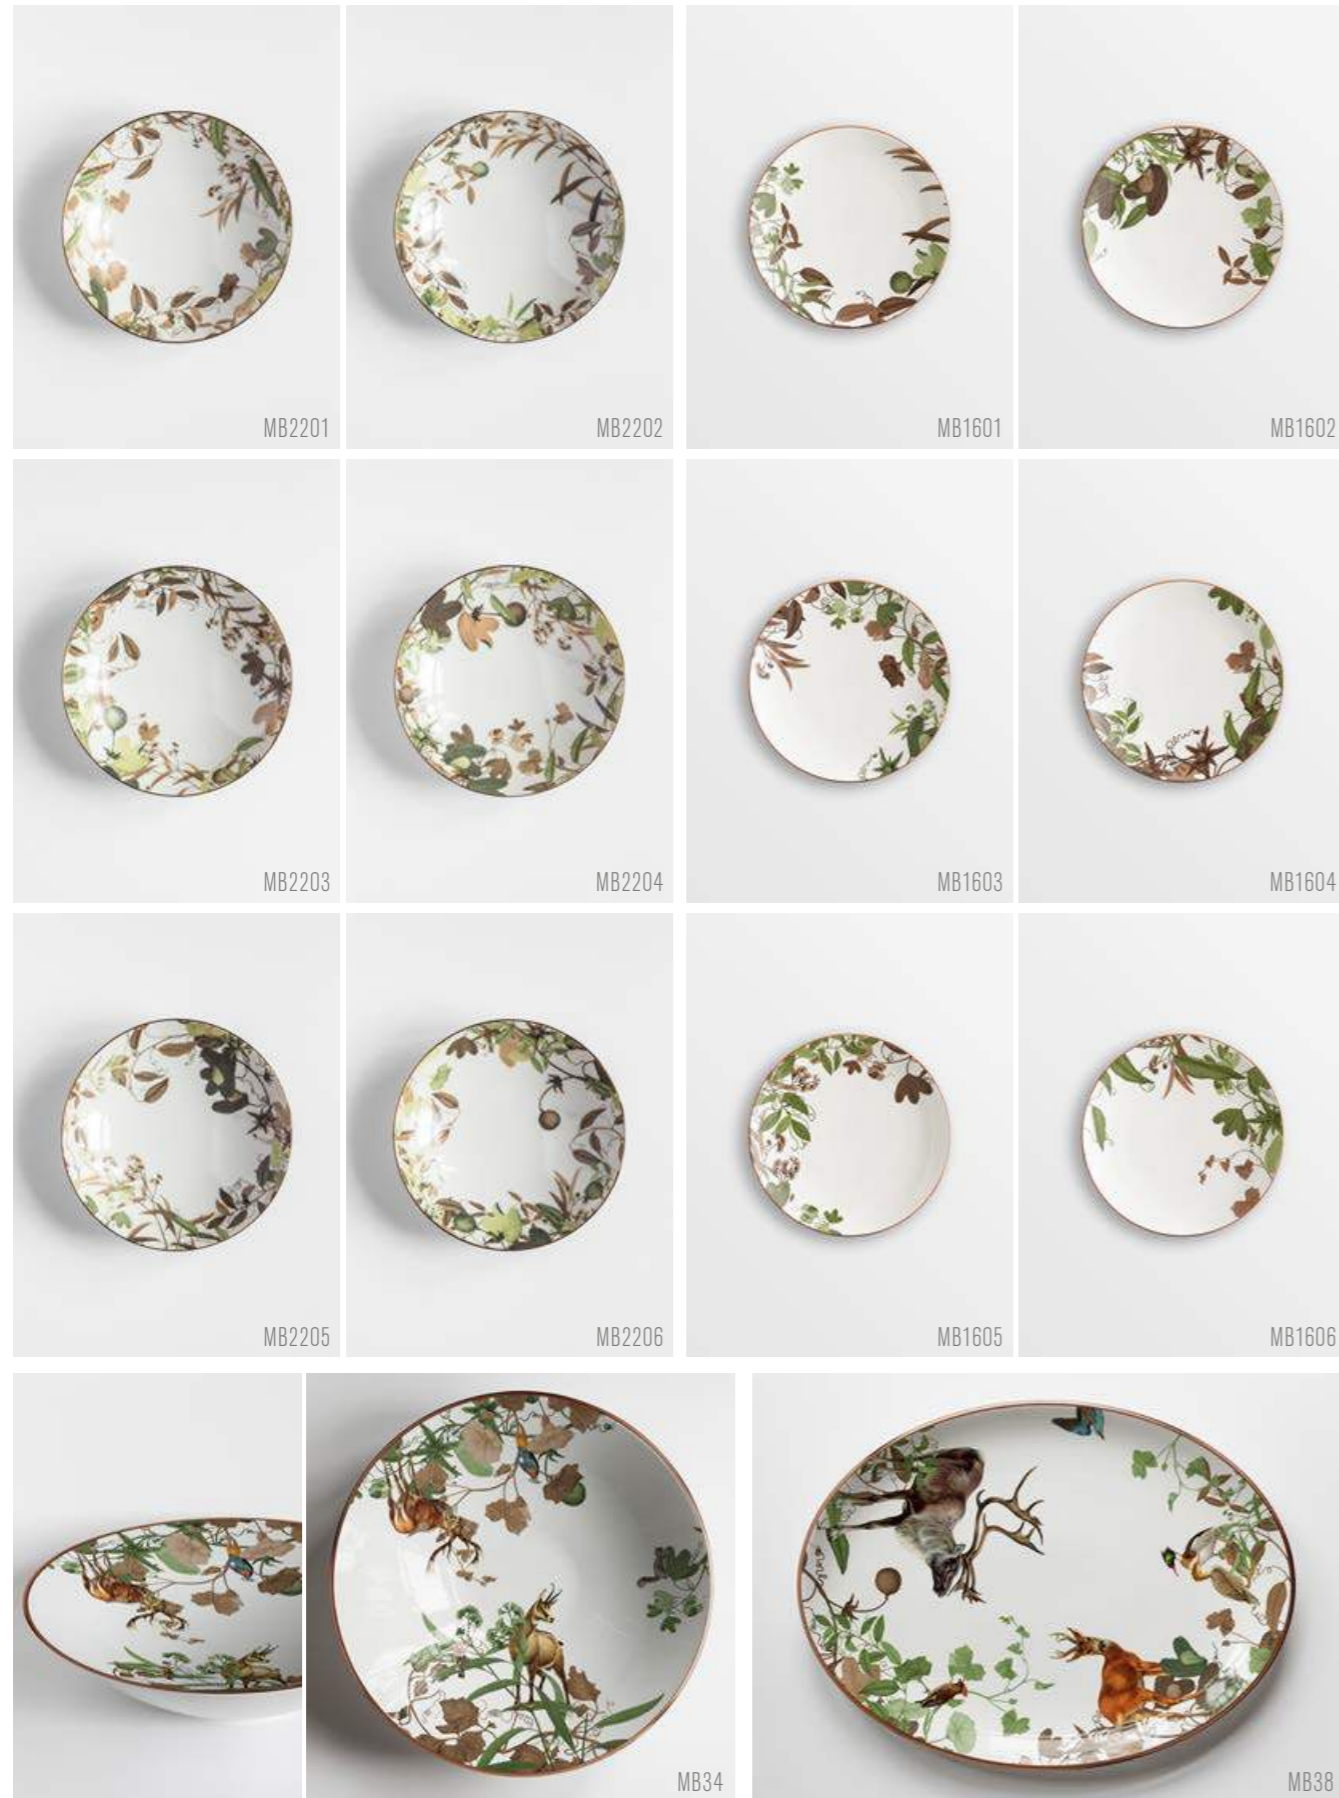

lebanon

Ø28cm plates | Ø21cm plates | Ø16cm bread plates

lebanon

Ø27cm soup plates | coffee set | tea set

casquets

Ø28cm plates | Ø21cm plate

roma

Ø28cm plates | Ø21cm plates

roma

Ø14cm bowls | Ø21cm soup plates | Ø16cm bread plates

roma

coffee set | tea set | oval plate 38x28 | Ø34cm bowl

mont blanc

Ø28cm plates | Ø21cm plates

mont blanc

Ø21cm soup plates | Ø16cm bread plates | oval plate 38x28 | Ø34cm bowl