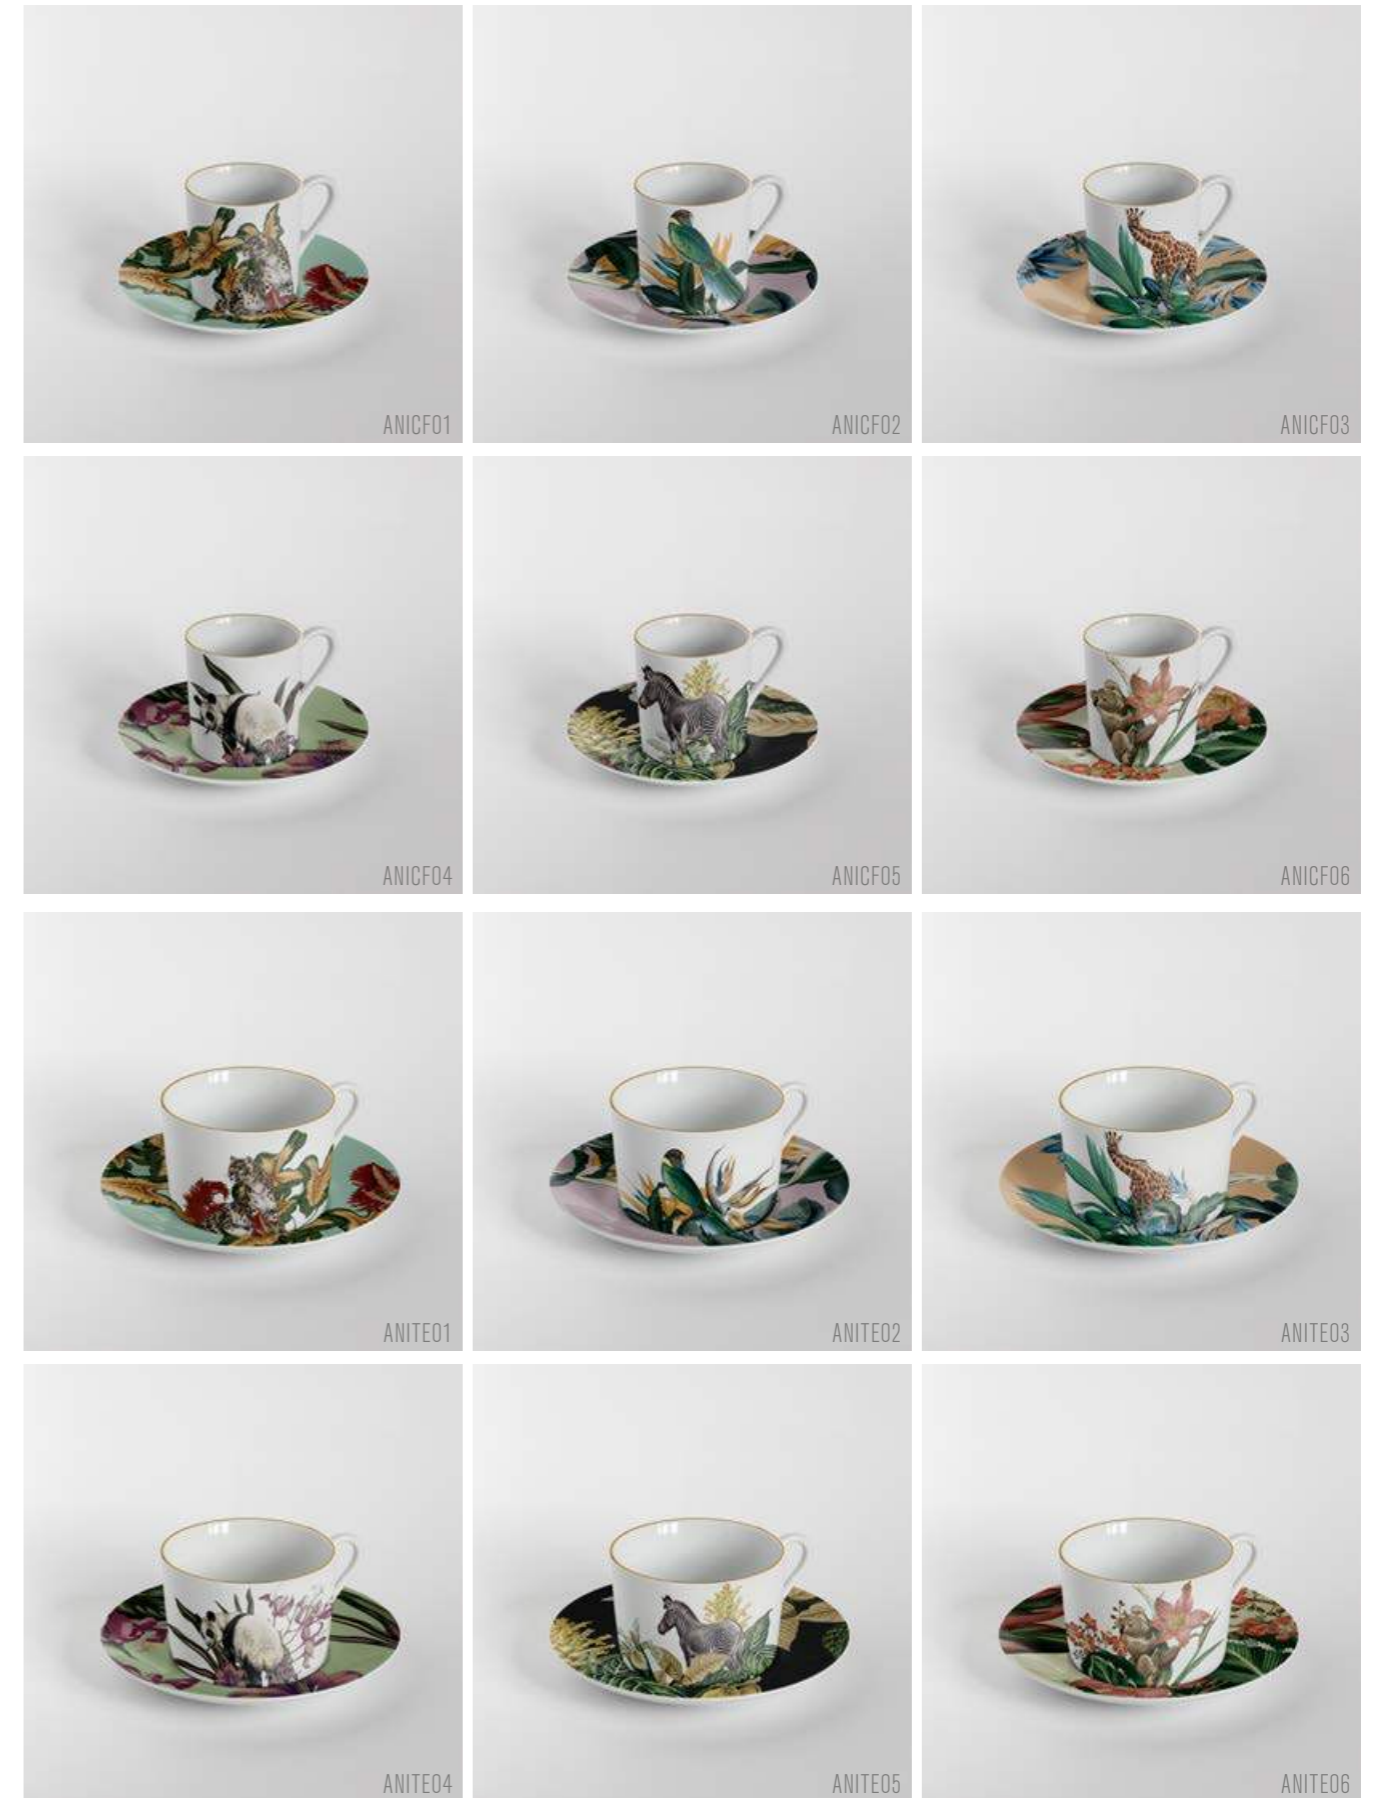

CA2101

CA2102

CA2103

CA2104

CA2105

CA2106

cairo

coffee set | tea set | oval plate 38x28 | Ø34cm bowl

animalia

Ø28cm plates | Ø21cm plates

animalia

Ø21cm soup plates | Ø16cm bread plates | oval plate 38x28 | Ø34cm bowl

animalia

coffee set | tea set

pompei

Ø32cm platters | Ø28cm plates

PM2803b

PM2804b

PM2805b

PM2806b

pompei
Ø28cm plates | Ø21cm plates

pompei
Ø21cm soup plates | Ø16cm bread plates

pompei

coffee set | tea set | Ø34cm bowl | oval plate 38x28