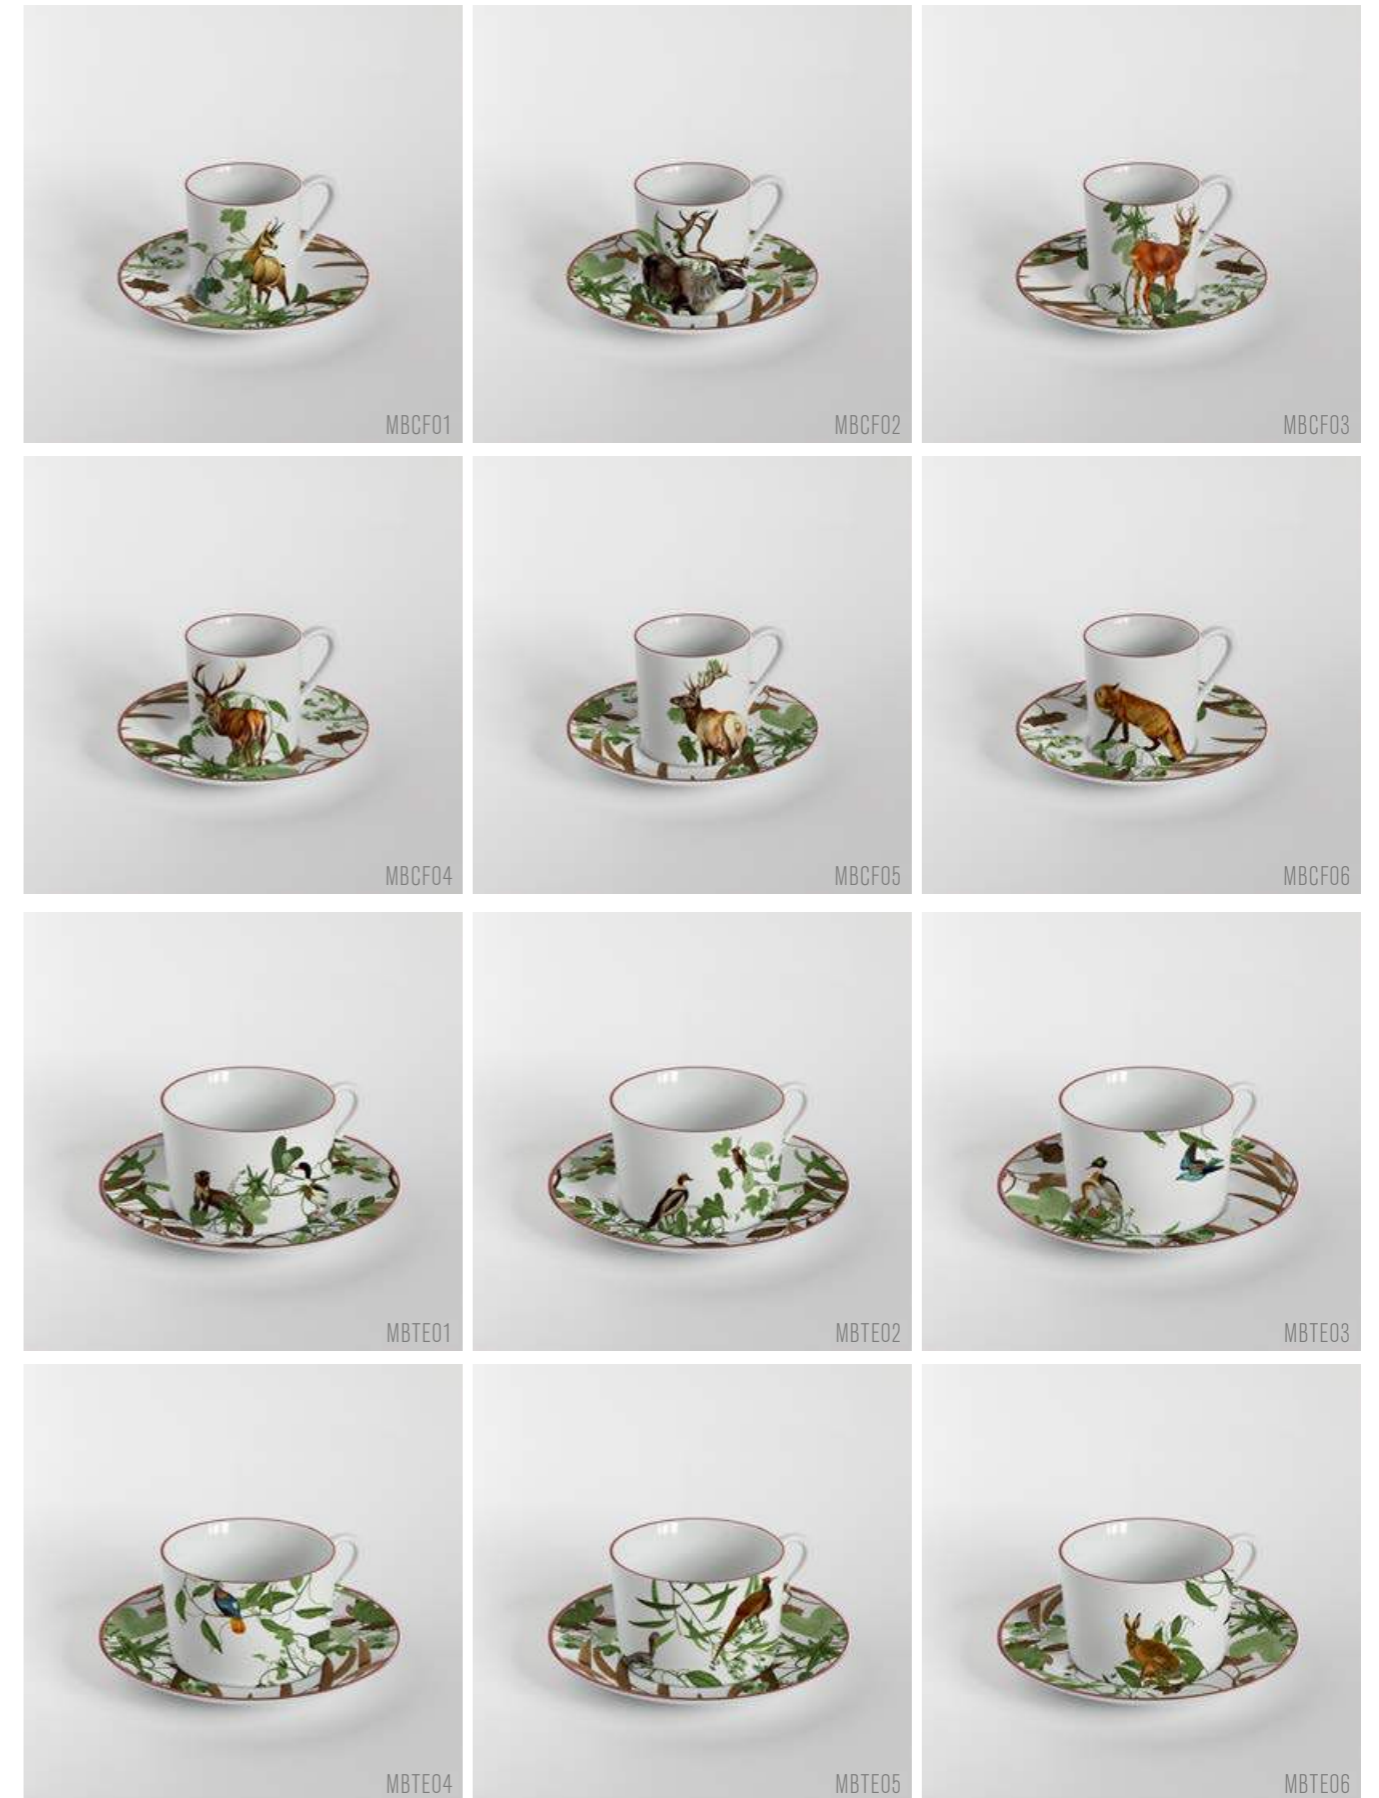

mont blanc

coffee set | tea set