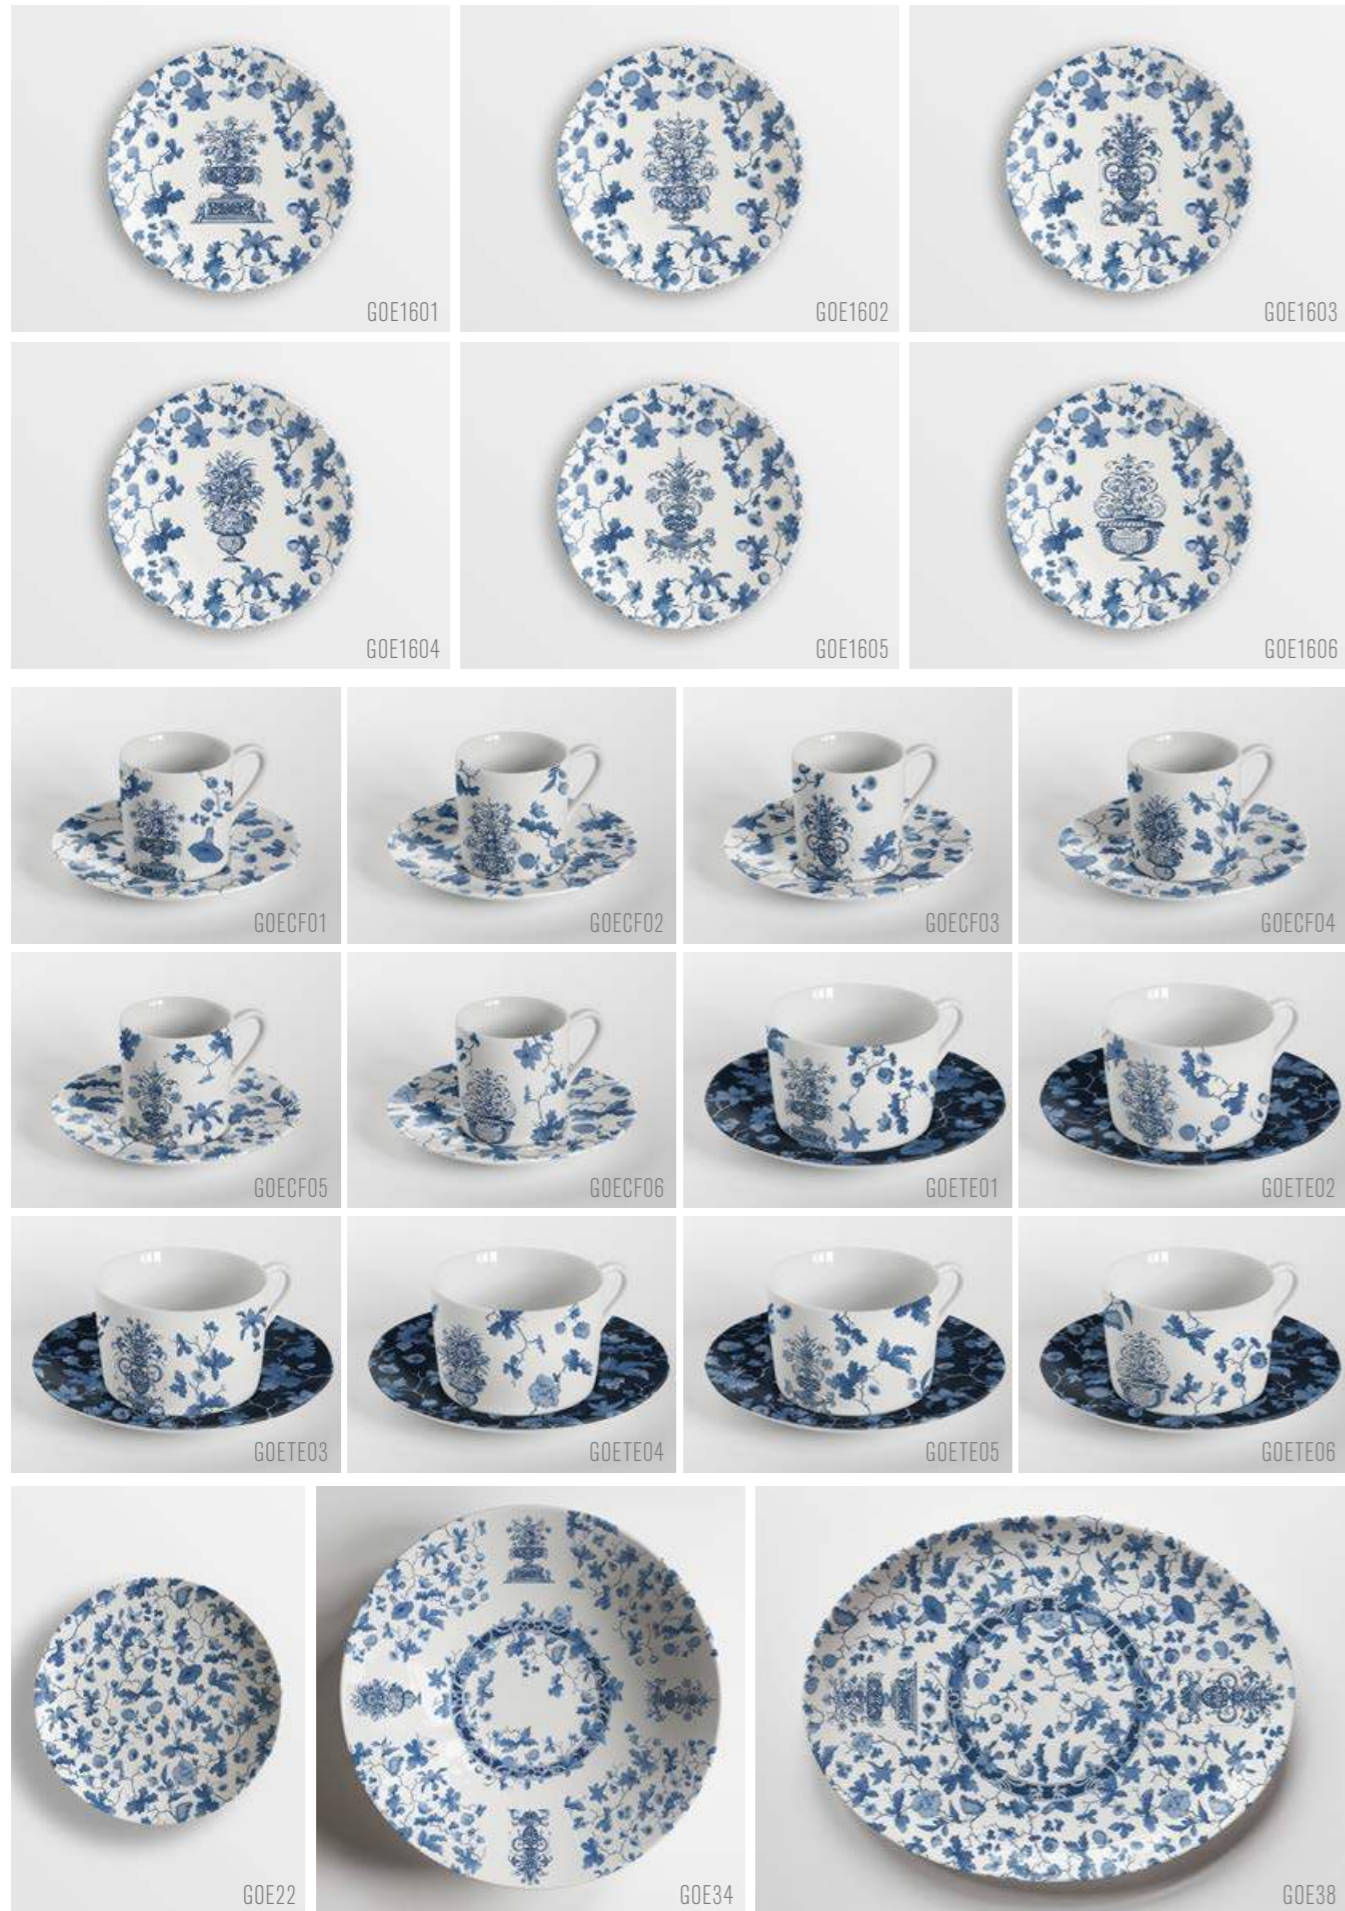

PM2803b

PM2804b

PM2805b

PM2806b

pompei
Ø28cm plates | Ø21cm plates

pompei
Ø21cm soup plates | Ø16cm bread plates

pompei

coffee set | tea set | Ø34cm bowl | oval plate 38x28

corrispondenze

Ø32cm platters | Ø21cm plates

corrispondenze

Ø28cm plates | Ø21cm soup plates | oval plate 38x28 | Ø34cm bowl

corrispondenze

Ø16cm bread plates | coffee set | tea set

cabinet de curiosités

Ø32cm platters | Ø21cm plates

cabinet de curiosités

Ø28cm plates | Ø21cm soup plates

cabinet de curiosités

Ø16cm bread plates | coffee set | tea set

cabinet de curiosités

Ø34cm bowl | oval plate 38x28

garden of eden

Ø28cm plates | Ø21cm plates | Ø16cm bread plates | coffee set | tea set | Ø21cm soup plate | oval plate 38x28 | Ø34cm bowl

lebanon

Ø28cm plates | Ø21cm plates | Ø16cm bread plates

lebanon

Ø27cm soup plates | coffee set | tea set

casquets

Ø28cm plates | Ø21cm plate

roma

Ø28cm plates | Ø21cm plates