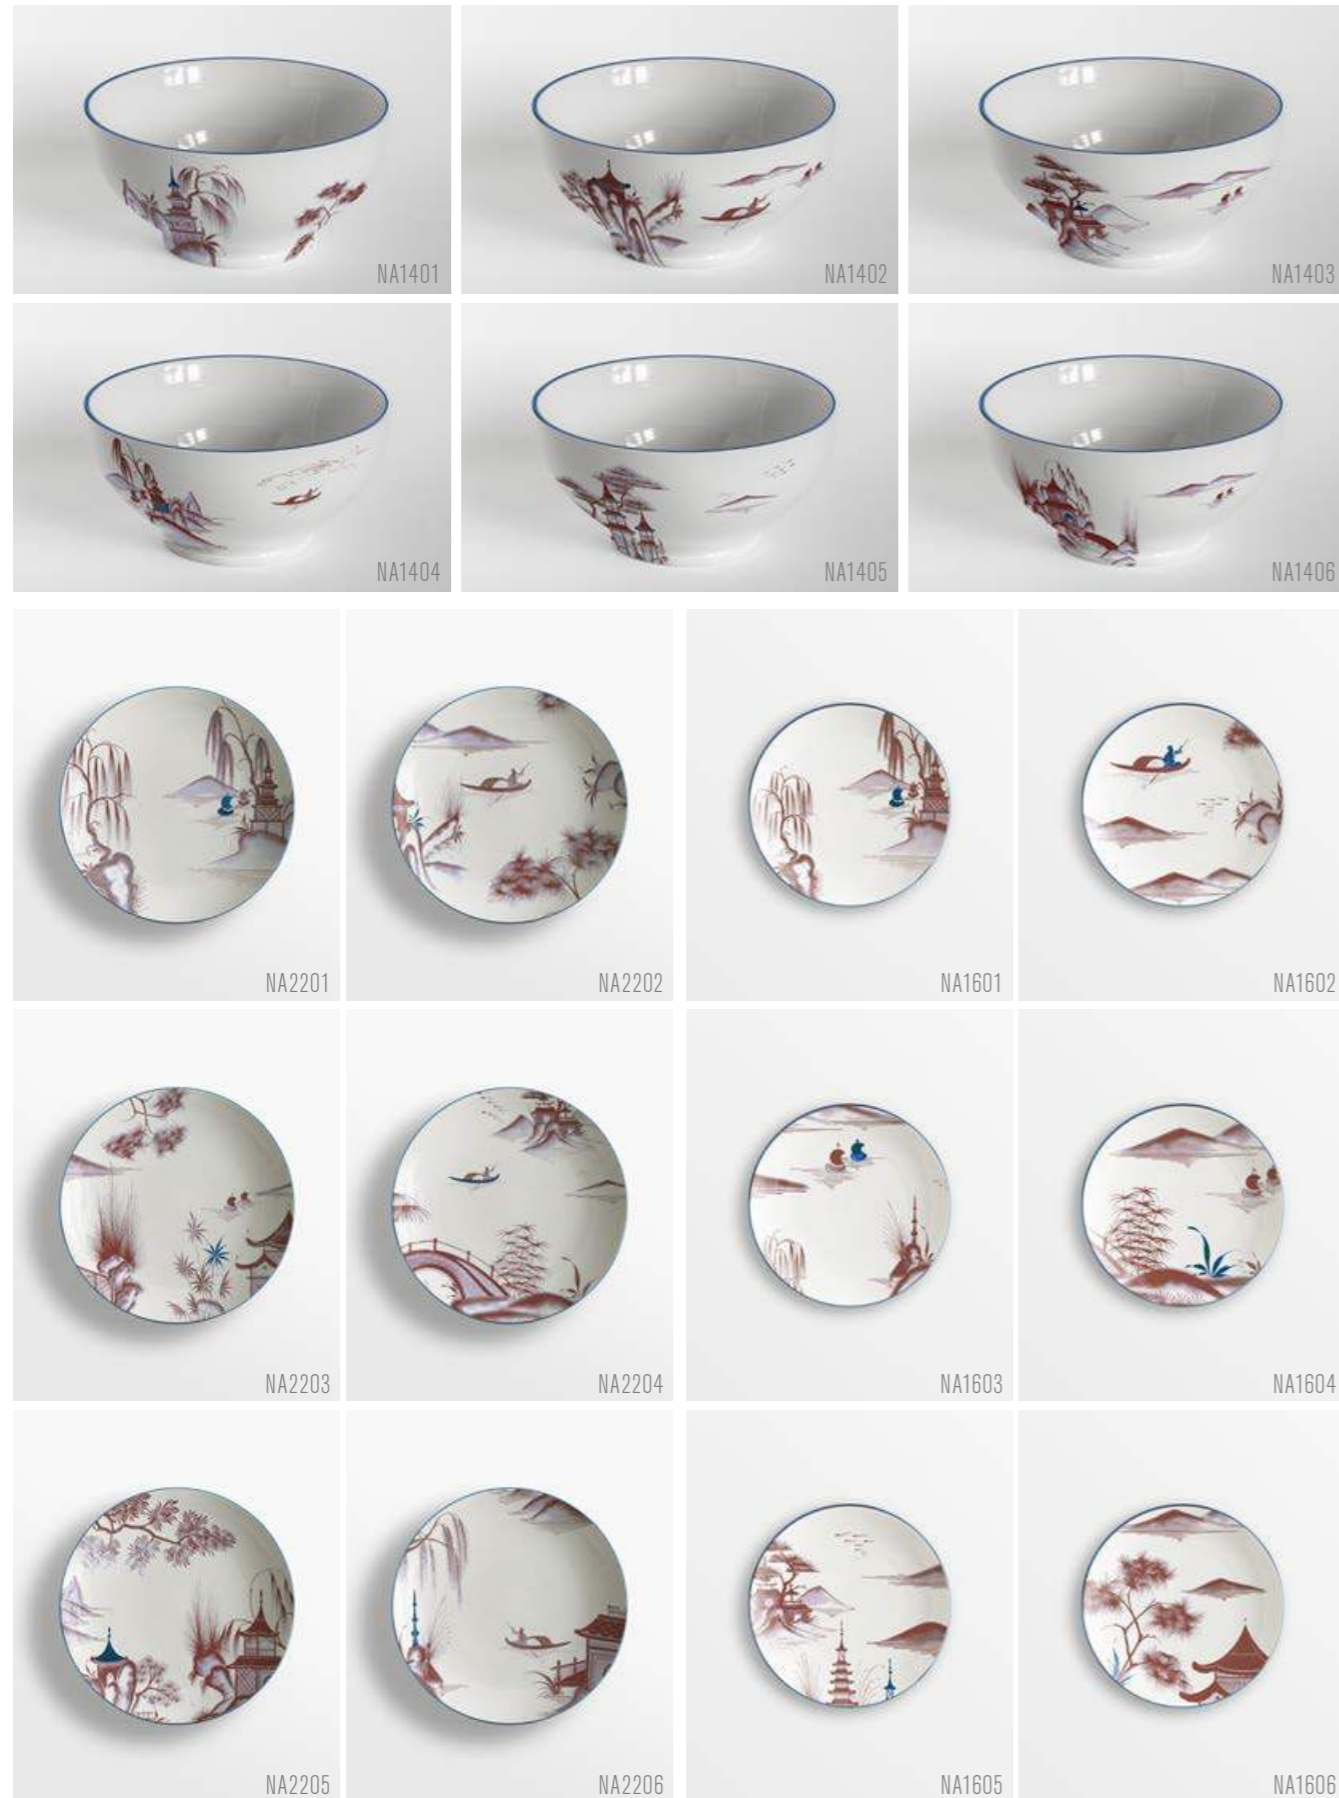

las palmas

Ø14cm bowls | Ø21cm soup plates | Ø16cm bread plates

las palmas

coffee set | tea set | oval plate 38x28 | Ø34cm bowl

natsumi

Ø28cm plates | Ø21cm plates

natsumi

Ø14cm bowls | Ø22cm soup plates | Ø16cm bread plates

natsumi

coffee set | tea set | oval plate 38x28 | Ø34cm bowl

cairo

Ø28cm plates | Ø21cm plates

CA2801

CA2802

CA2803

CA2804