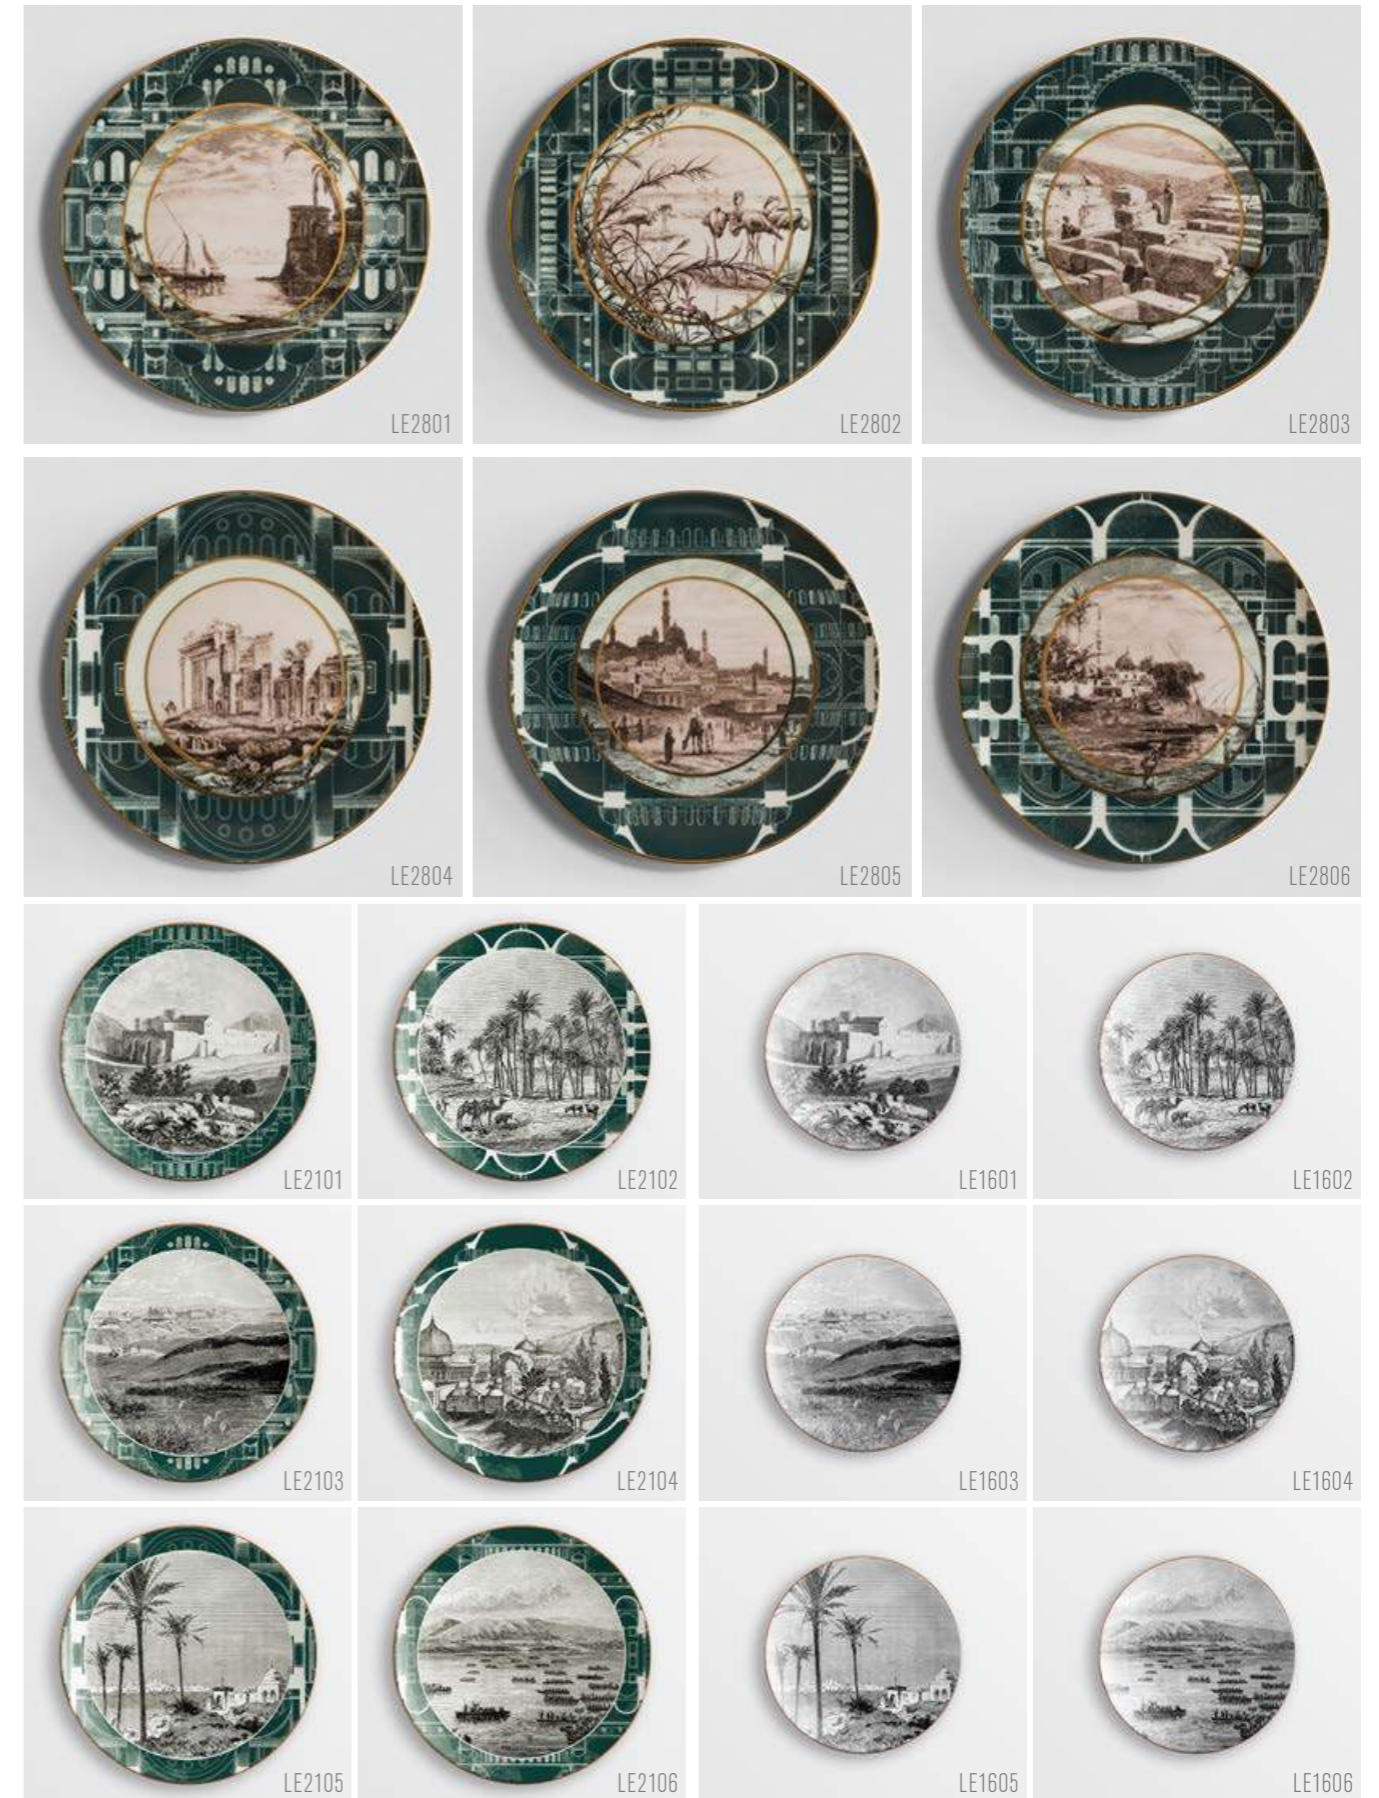

lebanon

Ø28cm plates | Ø21cm plates | Ø16cm bread plates