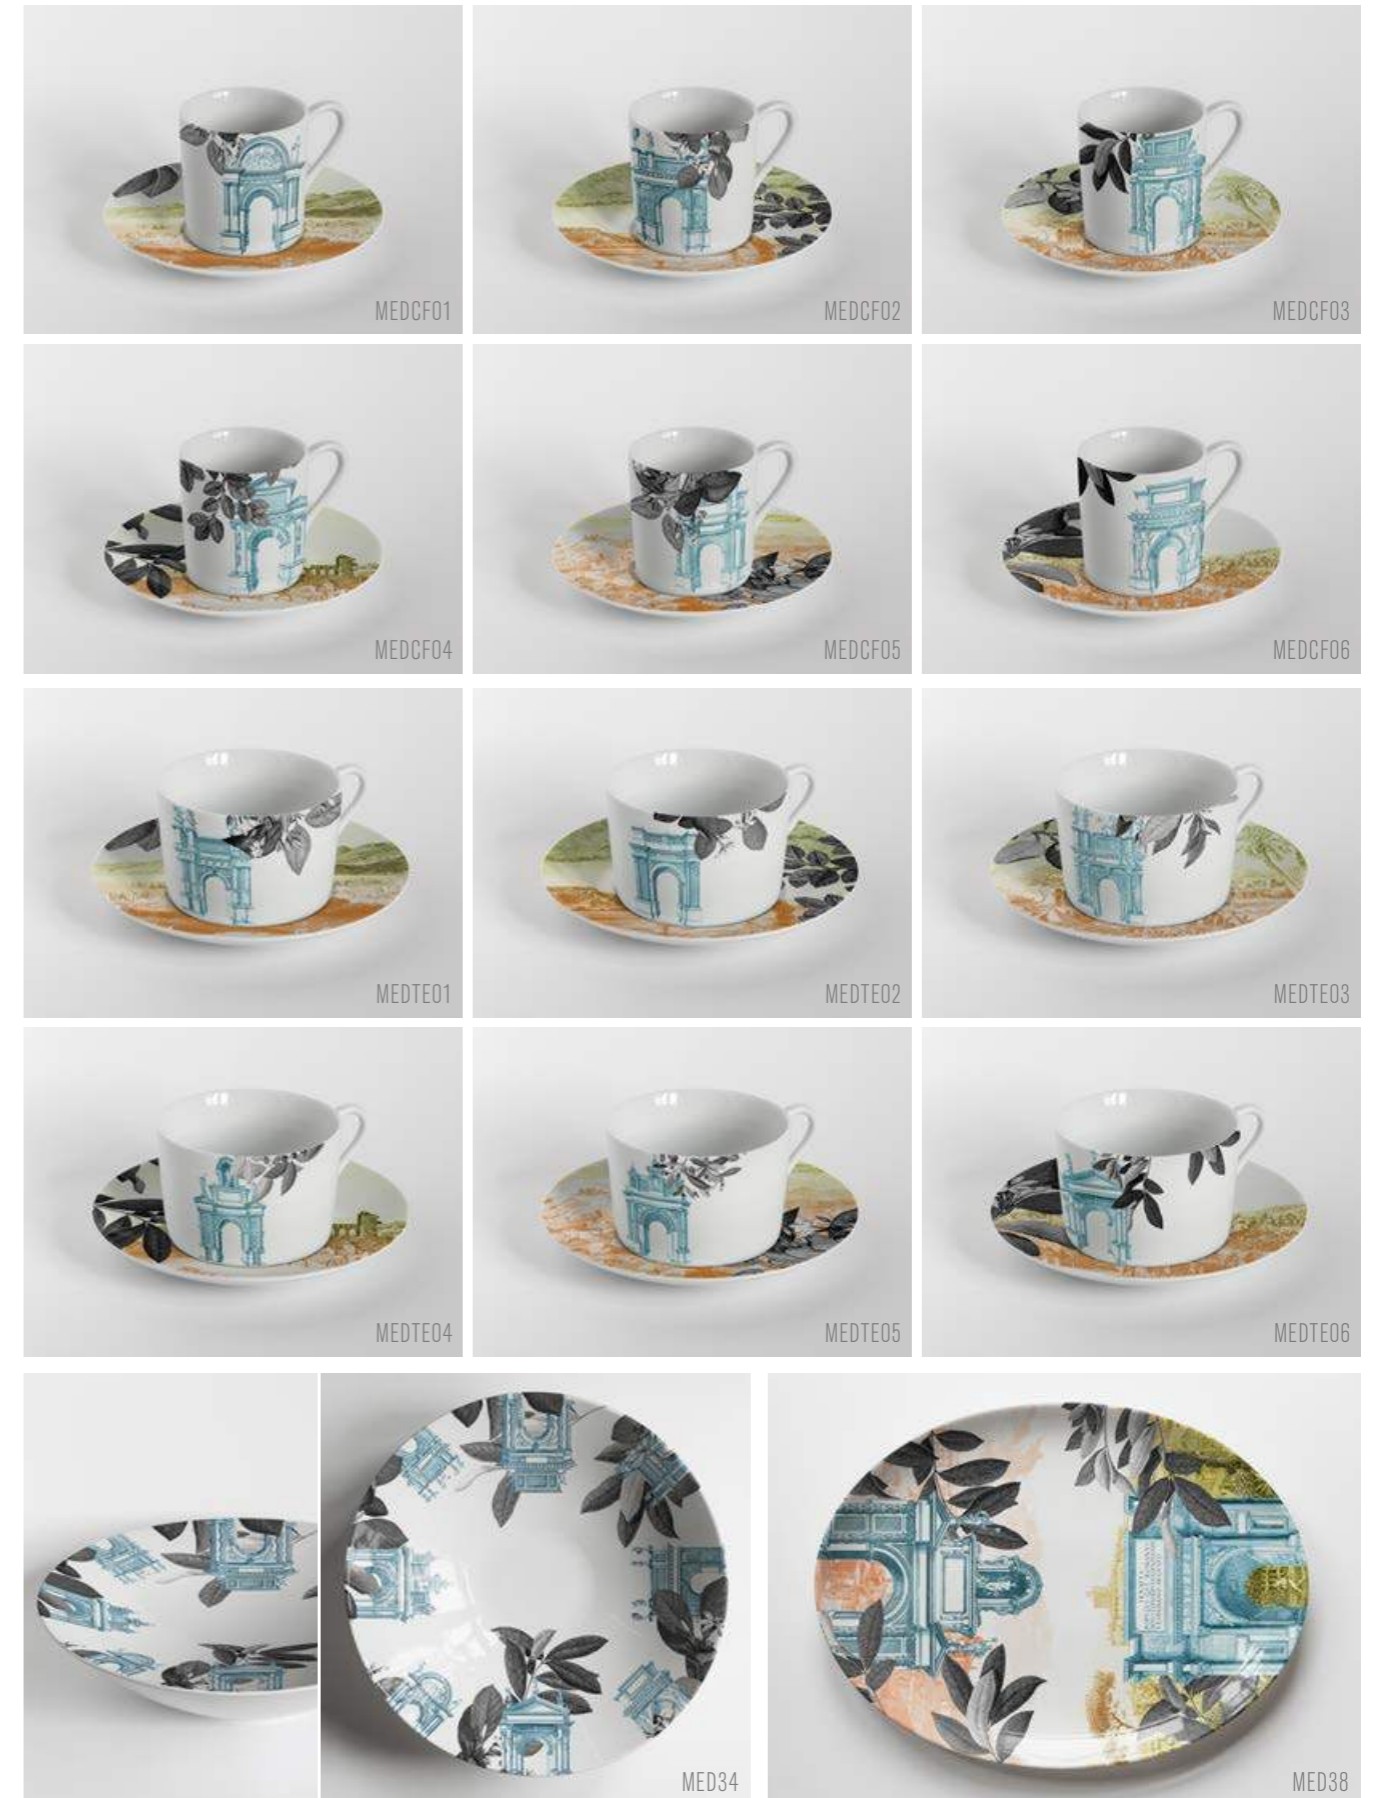

coffee set | tea set | oval plate 38x28 | Ø34cm bowl

mediterraneo

Ø28cm plates | Ø21cm plates

mediterraneo

Ø14cm bowls | Ø21cm soup plates | Ø16cm bread plates

mediterraneo

coffee set | tea set | oval plate 38x28 | Ø34cm bowl