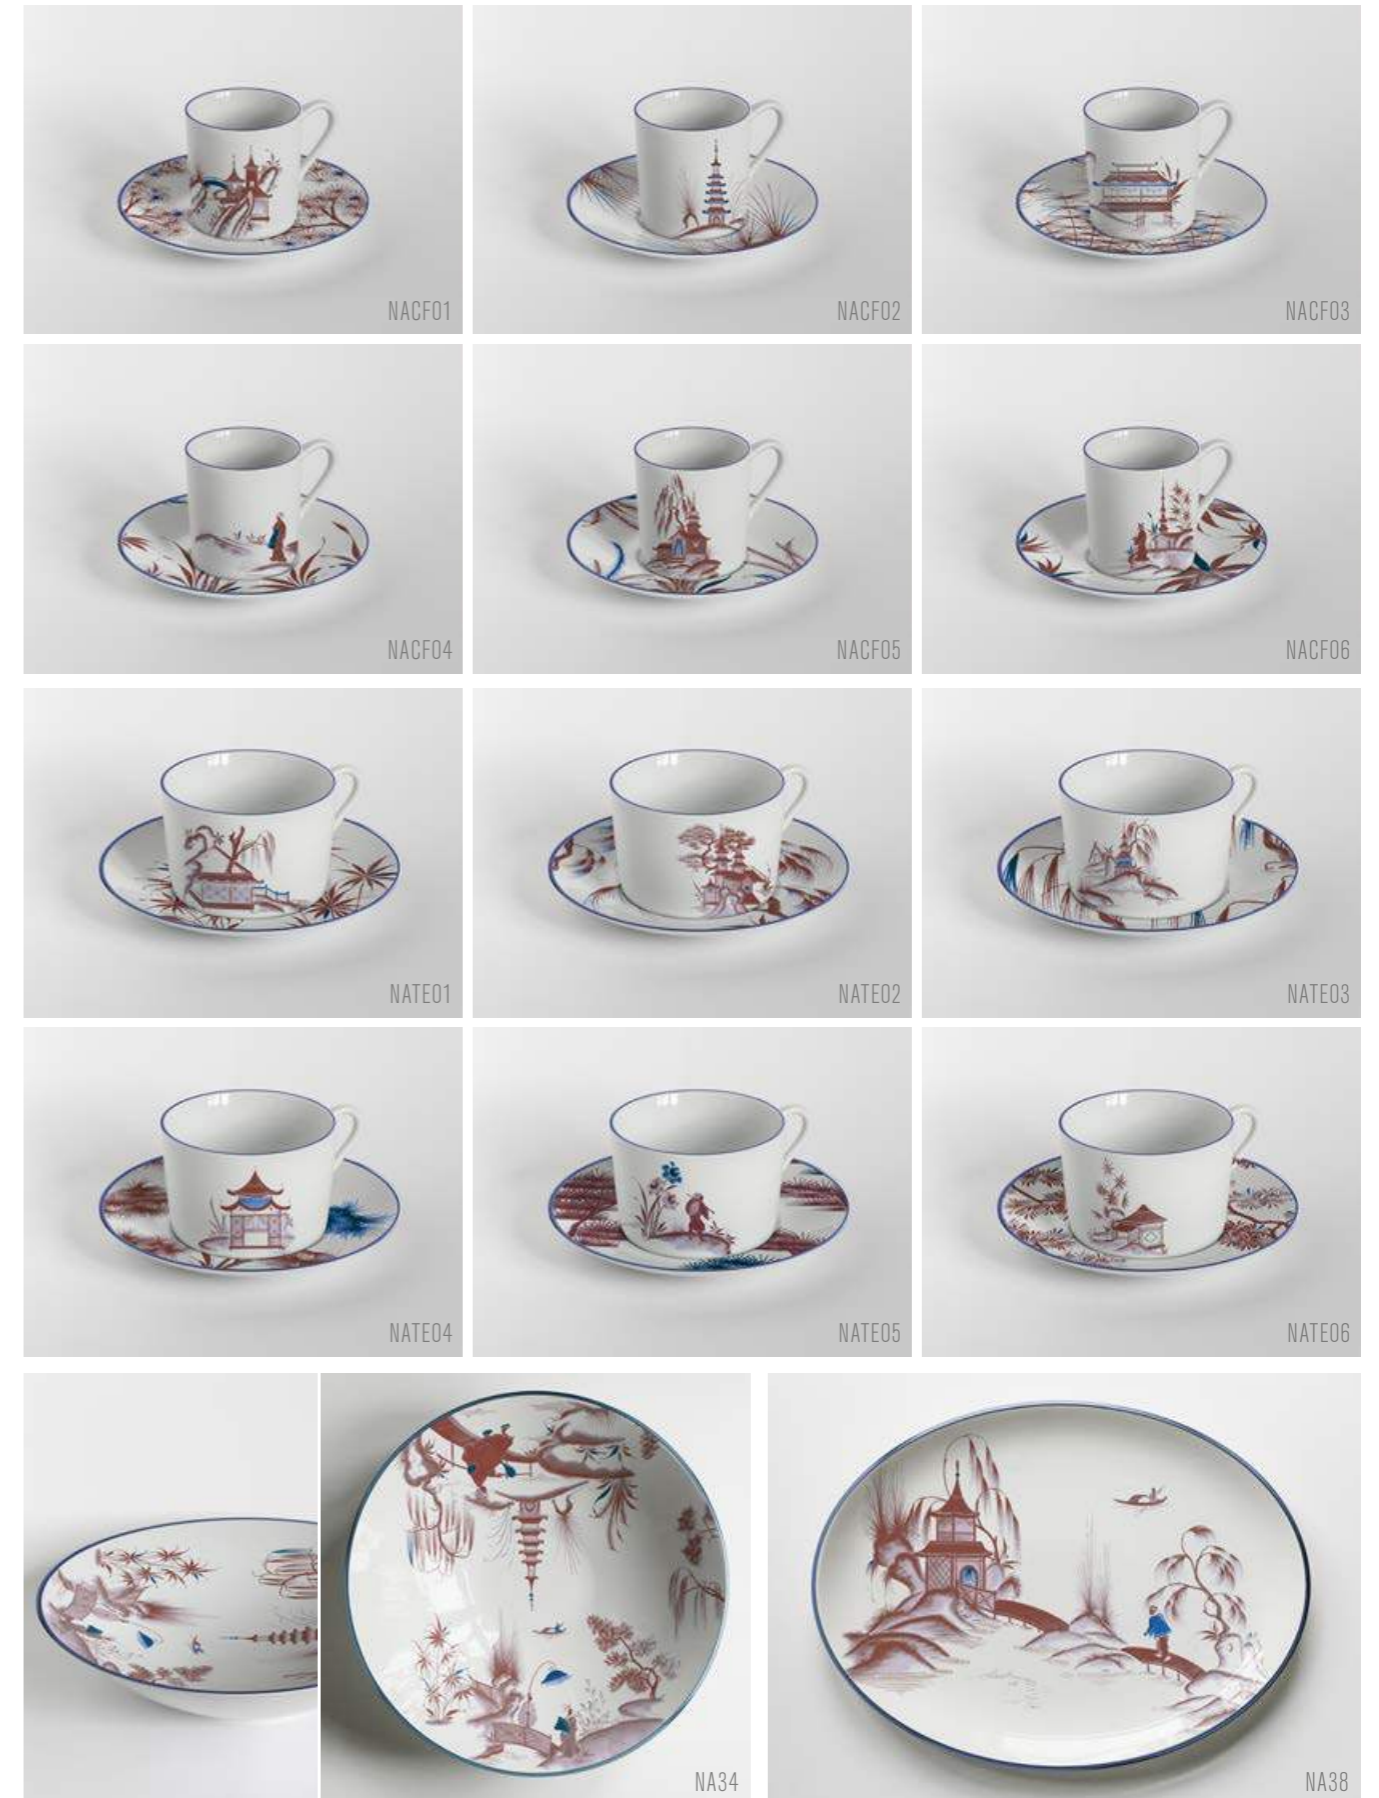

las palmas

Ø14cm bowls | Ø21cm soup plates | Ø16cm bread plates

las palmas

coffee set | tea set | oval plate 38x28 | Ø34cm bowl

natsumi

Ø28cm plates | Ø21cm plates

natsumi

Ø14cm bowls | Ø22cm soup plates | Ø16cm bread plates

natsumi

coffee set | tea set | oval plate 38x28 | Ø34cm bowl

cairo

Ø28cm plates | Ø21cm plates

CA2801

CA2802

CA2803

CA2804