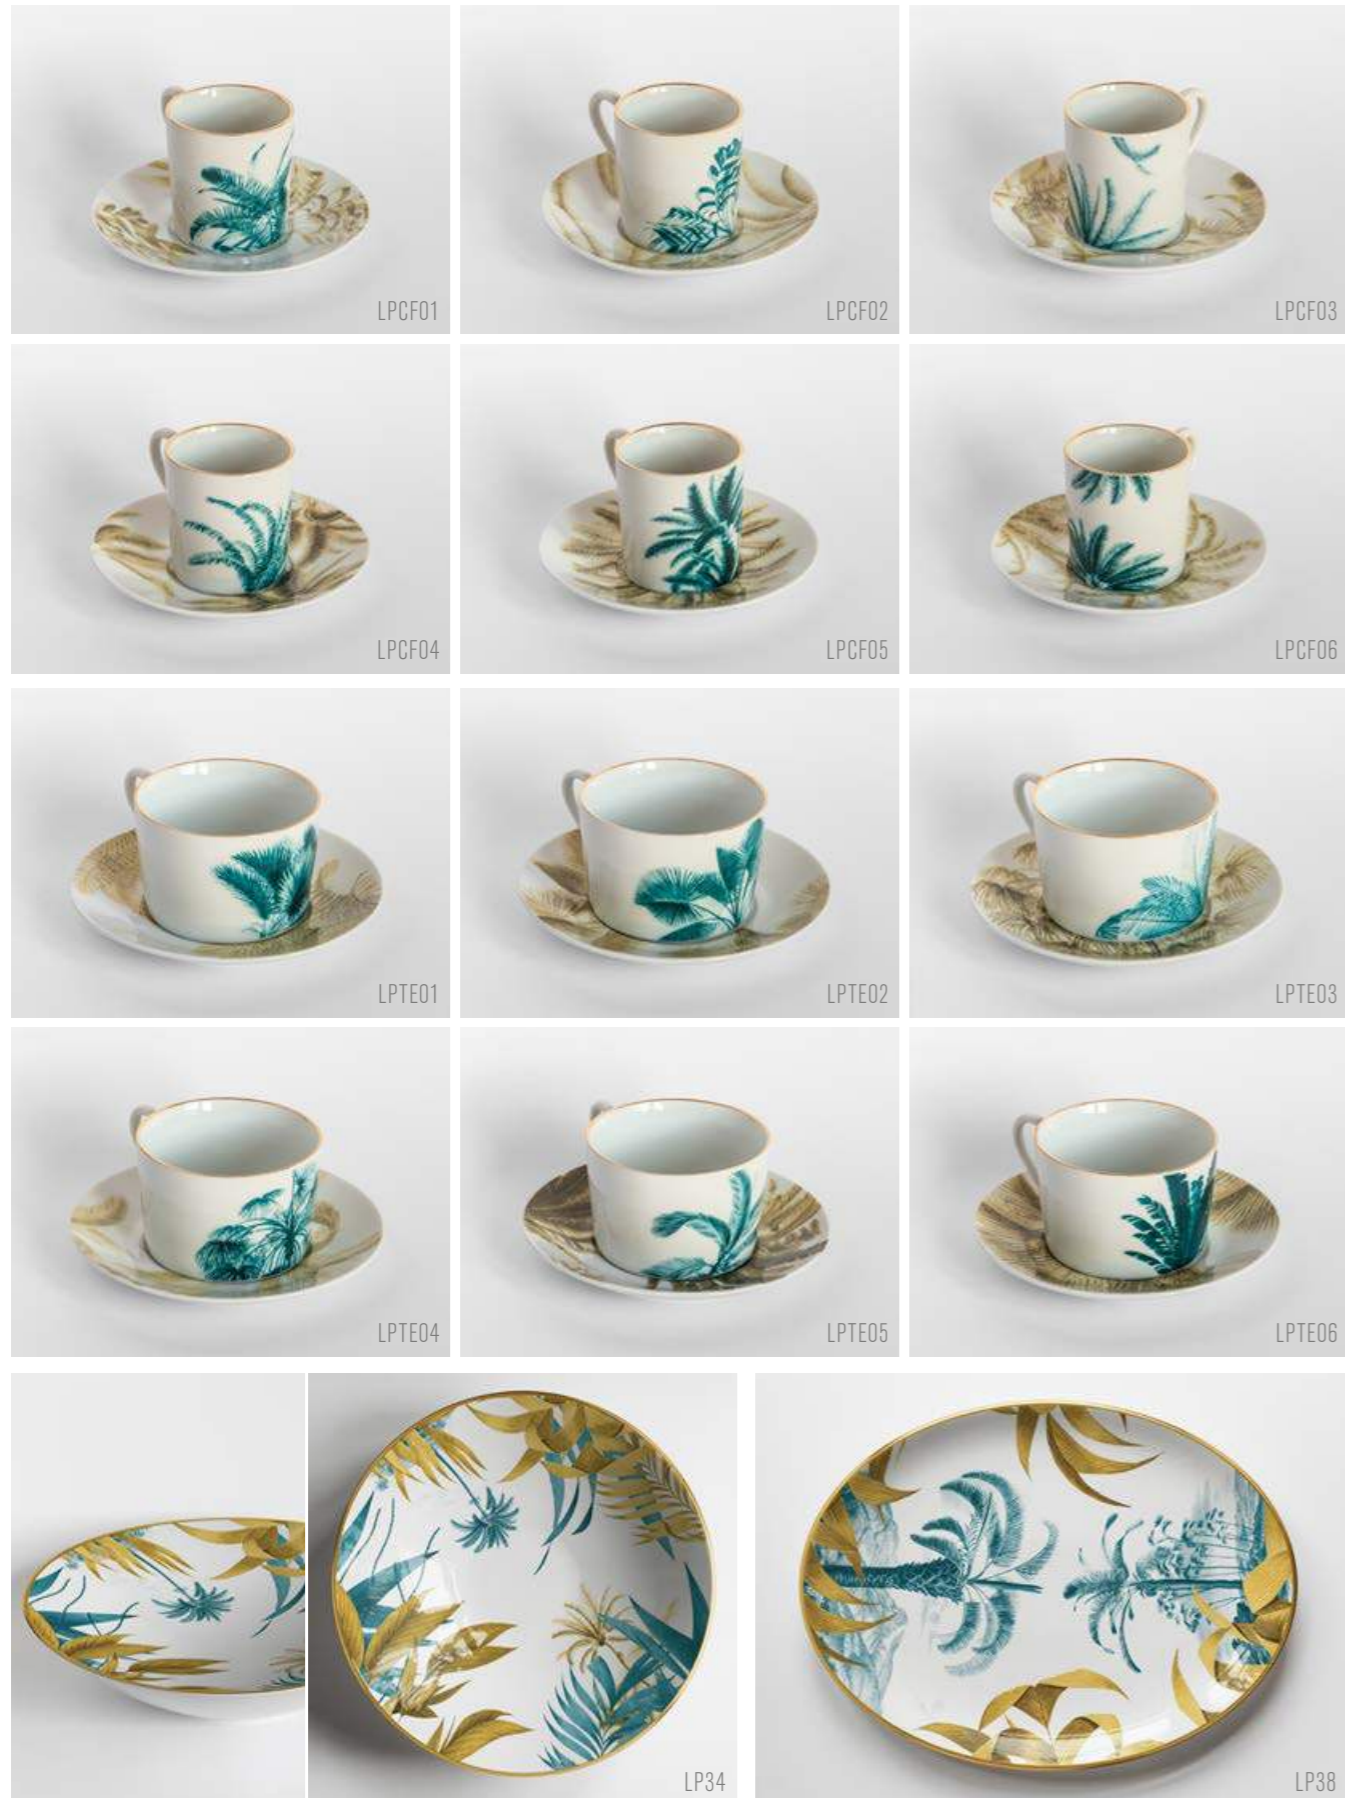

Ø28cm plates | | Ø21cm plates

la storia infinita

Ø21cm soup plates | Ø16cm bread plates | Ø34cm bowl | oval plate 38x28

la storia infinita
coffee set | tea set

SICF01

SICF02

SICF03

SICF04

las palmas

Ø14cm bowls | Ø21cm soup plates | Ø16cm bread plates

las palmas

coffee set | tea set | oval plate 38x28 | Ø34cm bowl

natsumi

Ø28cm plates | Ø21cm plates

natsumi

Ø14cm bowls | Ø22cm soup plates | Ø16cm bread plates