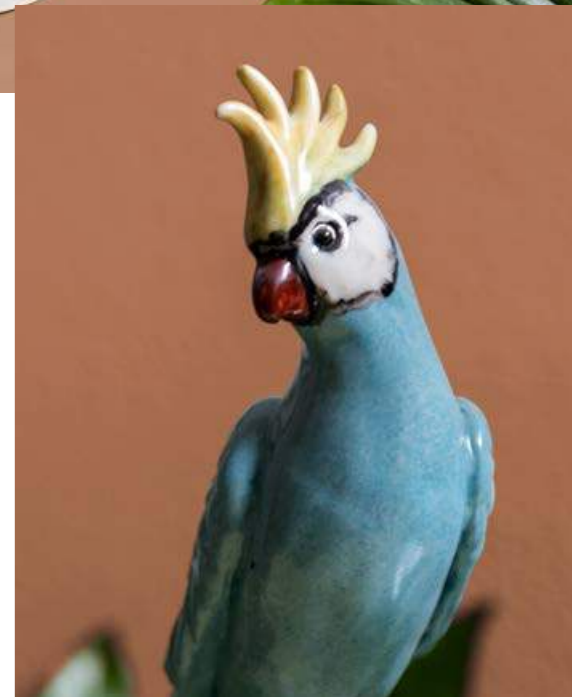

ladies of the world
capodimonte porcelain essential oil diffuser

las palmas
blown glass candle holder available in three heights: 16cm, 23cm, 30cm

las palmas

blown glass pastries stand | water glass | wine glass | pitcher