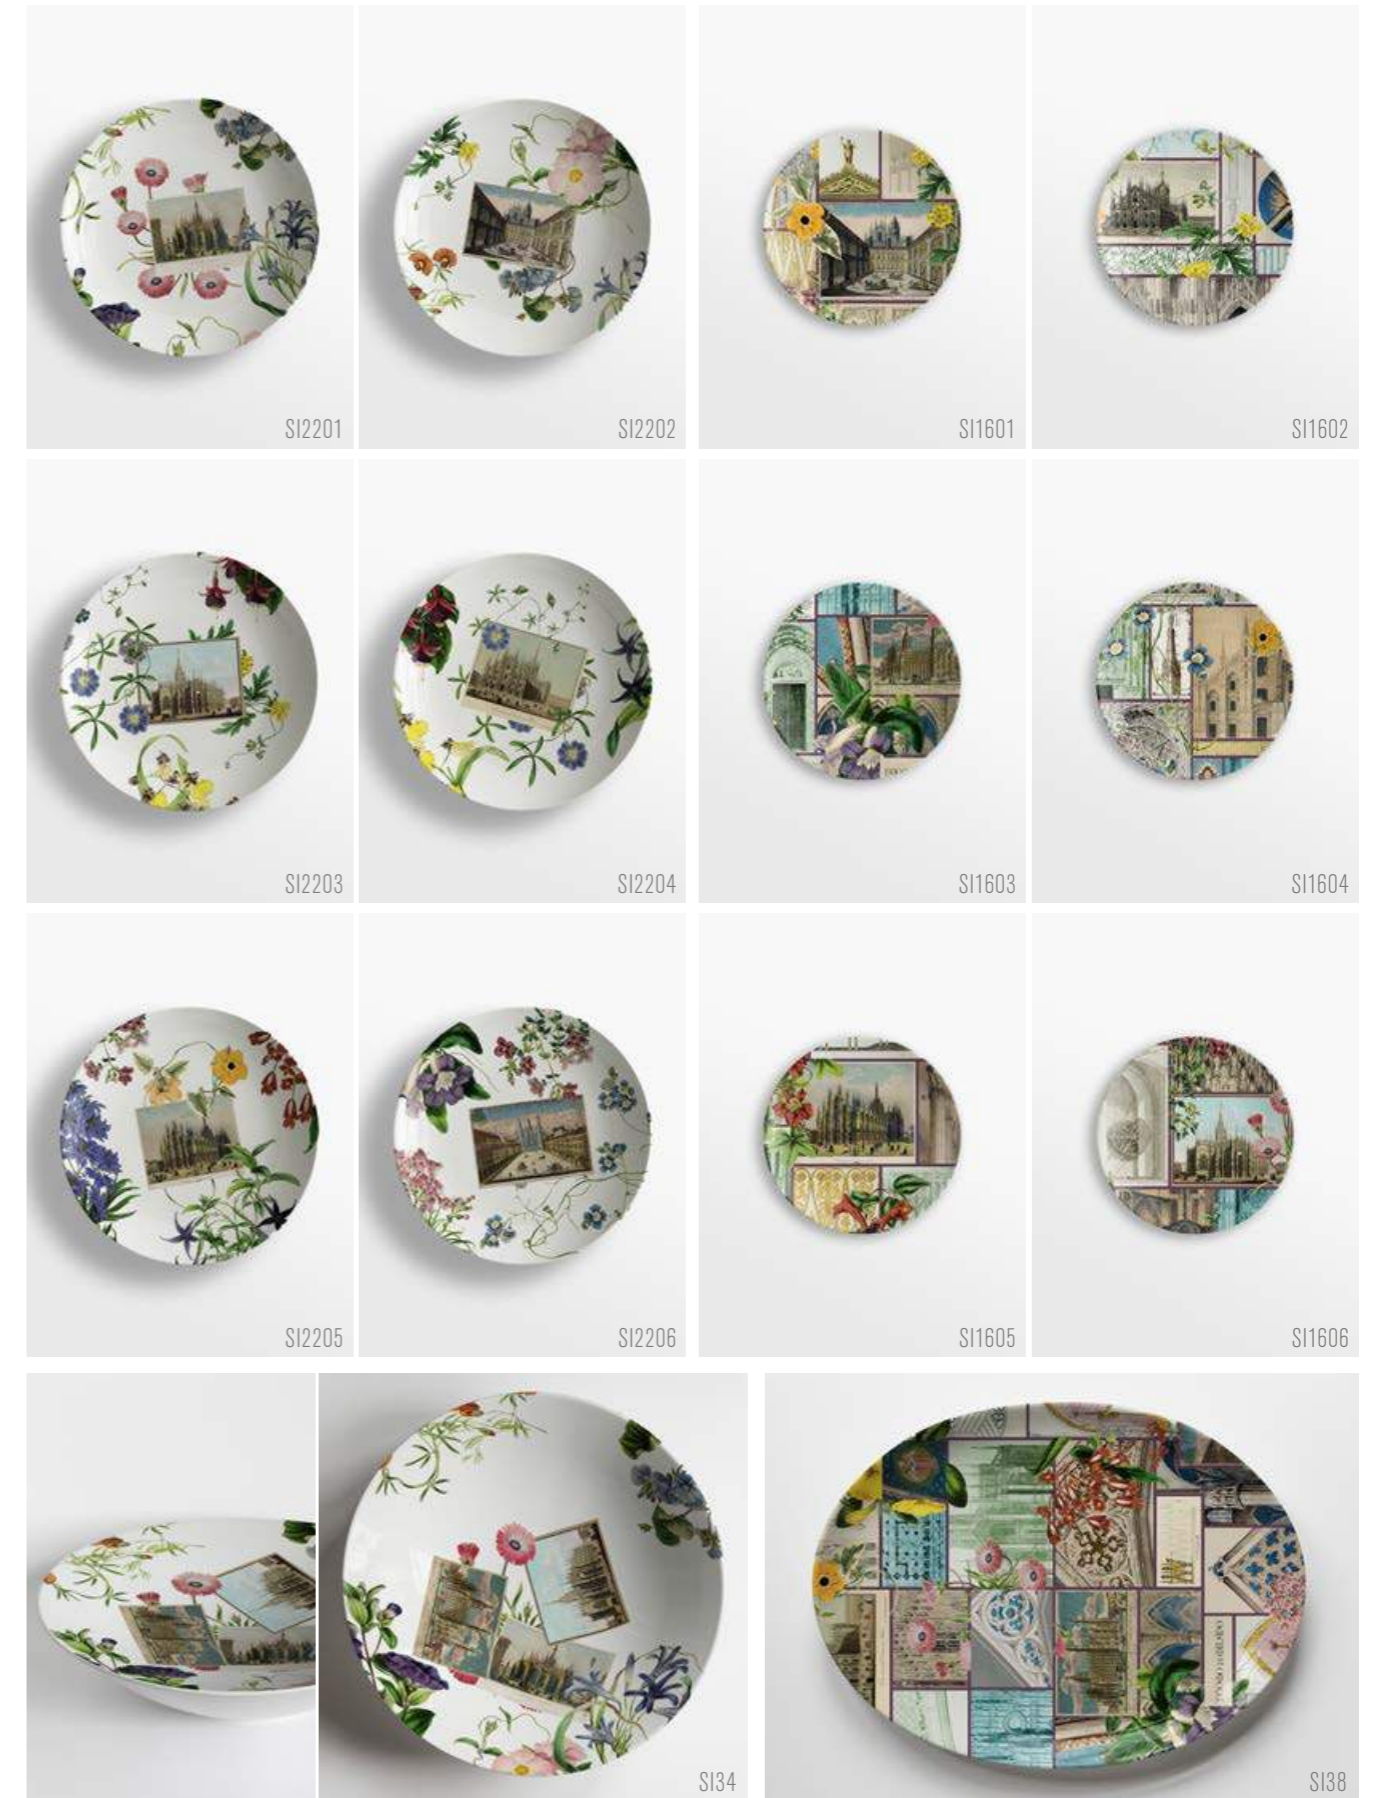

le volte celesti

Ø32cm platters | Ø28cm plates

le volte celesti

Ø21cm plates | Ø21cm soup plates | Ø16cm bread plates

le volte celesti

coffee set | tea set | Ø34cm bowls | oval plate 38x28

la storia infinita

Ø28cm plates | | Ø21cm plates

la storia infinita

Ø21cm soup plates | Ø16cm bread plates | Ø34cm bowl | oval plate 38x28

la storia infinita
coffee set | tea set

SICF01

SICF02

SICF03

SICF04