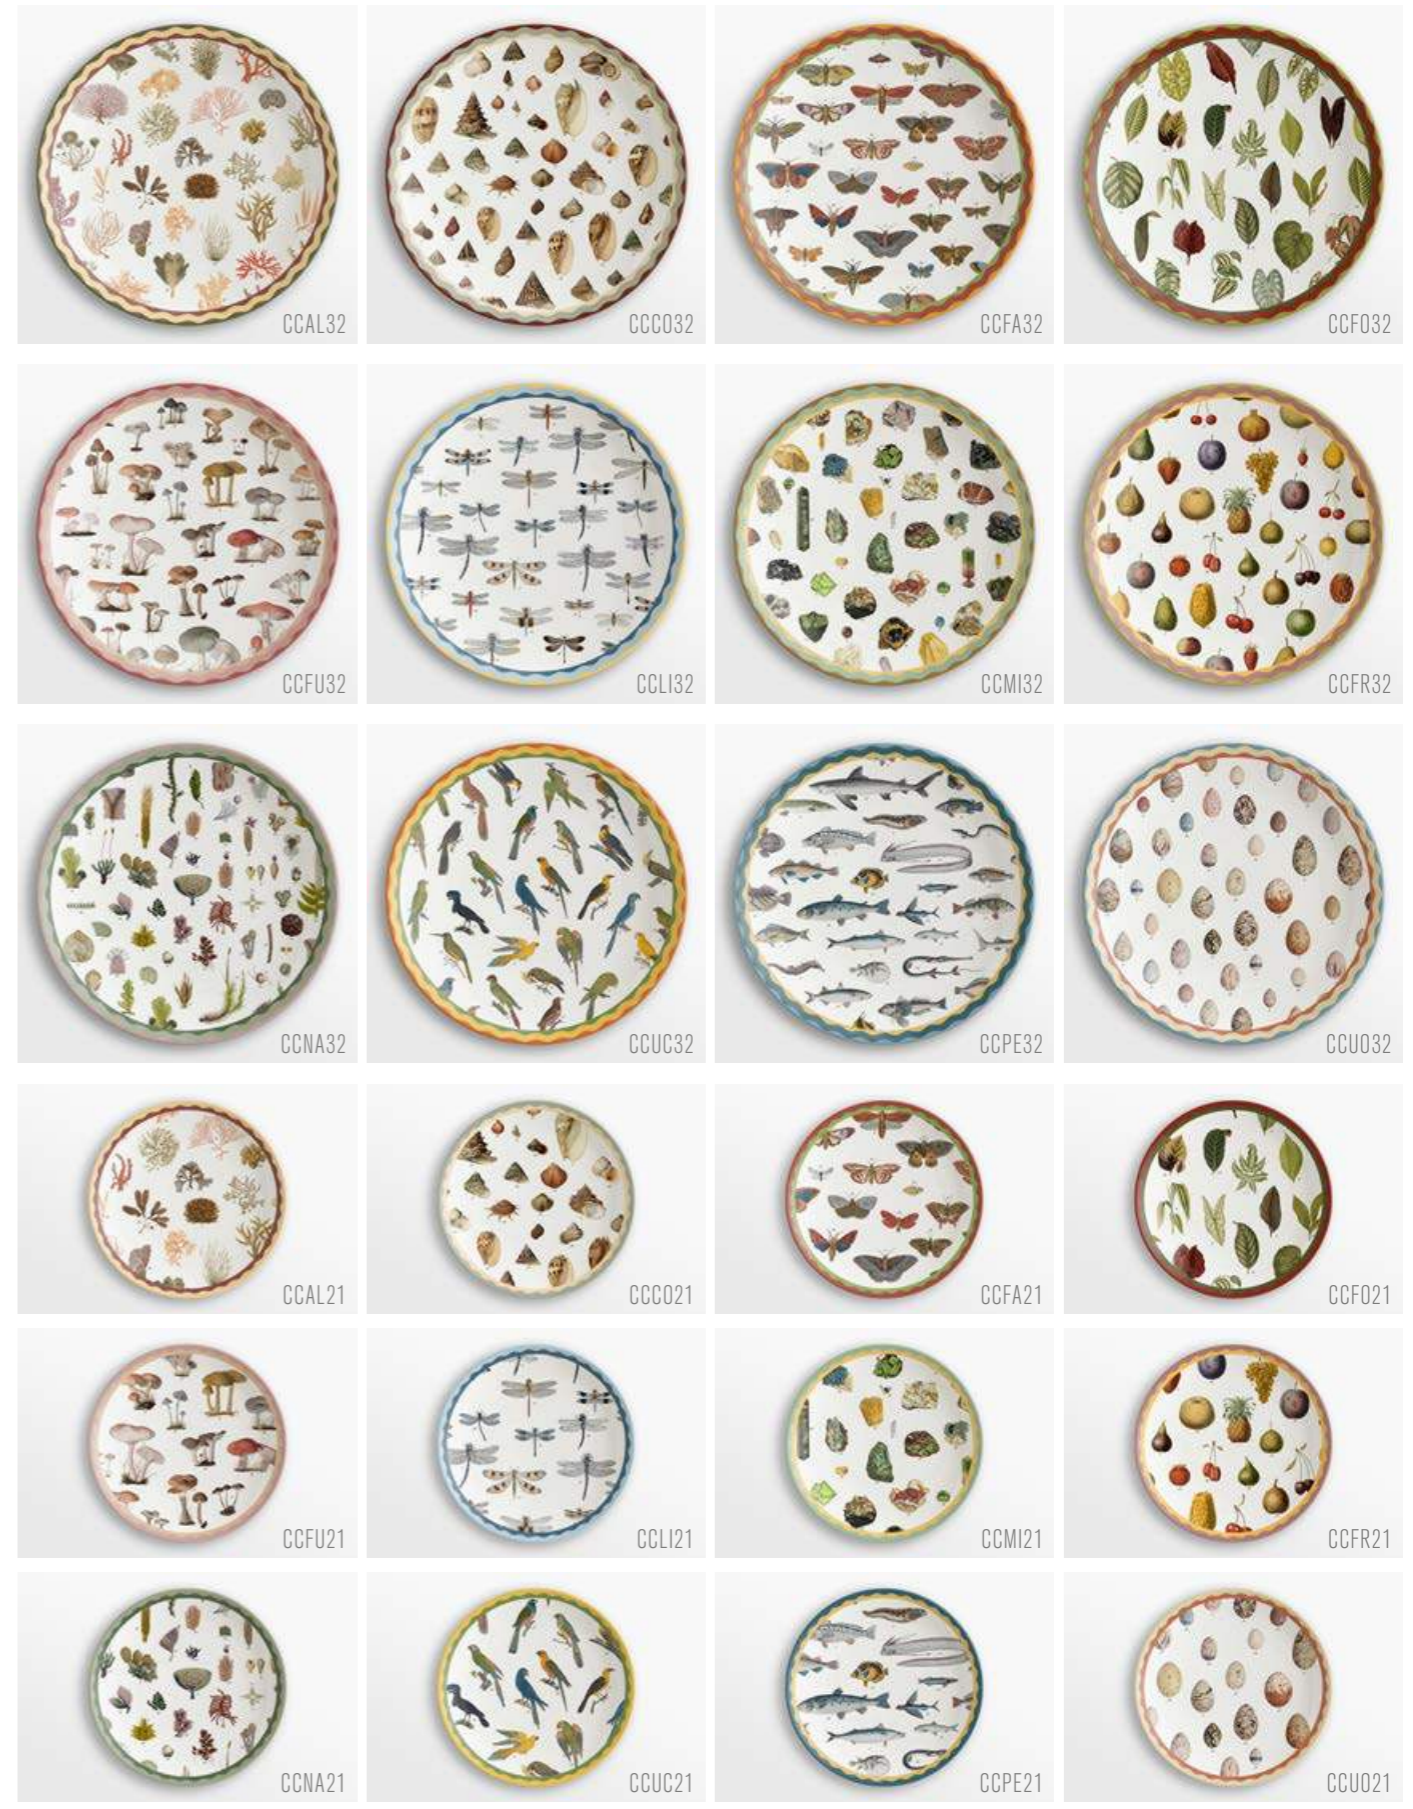

PM2803b

PM2804b

PM2805b

PM2806b

pompei
Ø28cm plates | Ø21cm plates

pompei
Ø21cm soup plates | Ø16cm bread plates

pompei

coffee set | tea set | Ø34cm bowl | oval plate 38x28

corrispondenze

Ø32cm platters | Ø21cm plates

corrispondenze

Ø28cm plates | Ø21cm soup plates | oval plate 38x28 | Ø34cm bowl

corrispondenze

Ø16cm bread plates | coffee set | tea set

cabinet de curiosités

Ø32cm platters | Ø21cm plates

cabinet de curiosités

Ø28cm plates | Ø21cm soup plates

cabinet de curiosités

Ø16cm bread plates | coffee set | tea set

cabinet de curiosités

Ø34cm bowl | oval plate 38x28

garden of eden

Ø28cm plates | Ø21cm plates | Ø16cm bread plates | coffee set | tea set | Ø21cm soup plate | oval plate 38x28 | Ø34cm bowl

lebanon

Ø28cm plates | Ø21cm plates | Ø16cm bread plates

lebanon

Ø27cm soup plates | coffee set | tea set

casquets

Ø28cm plates | Ø21cm plate

roma

Ø28cm plates | Ø21cm plates