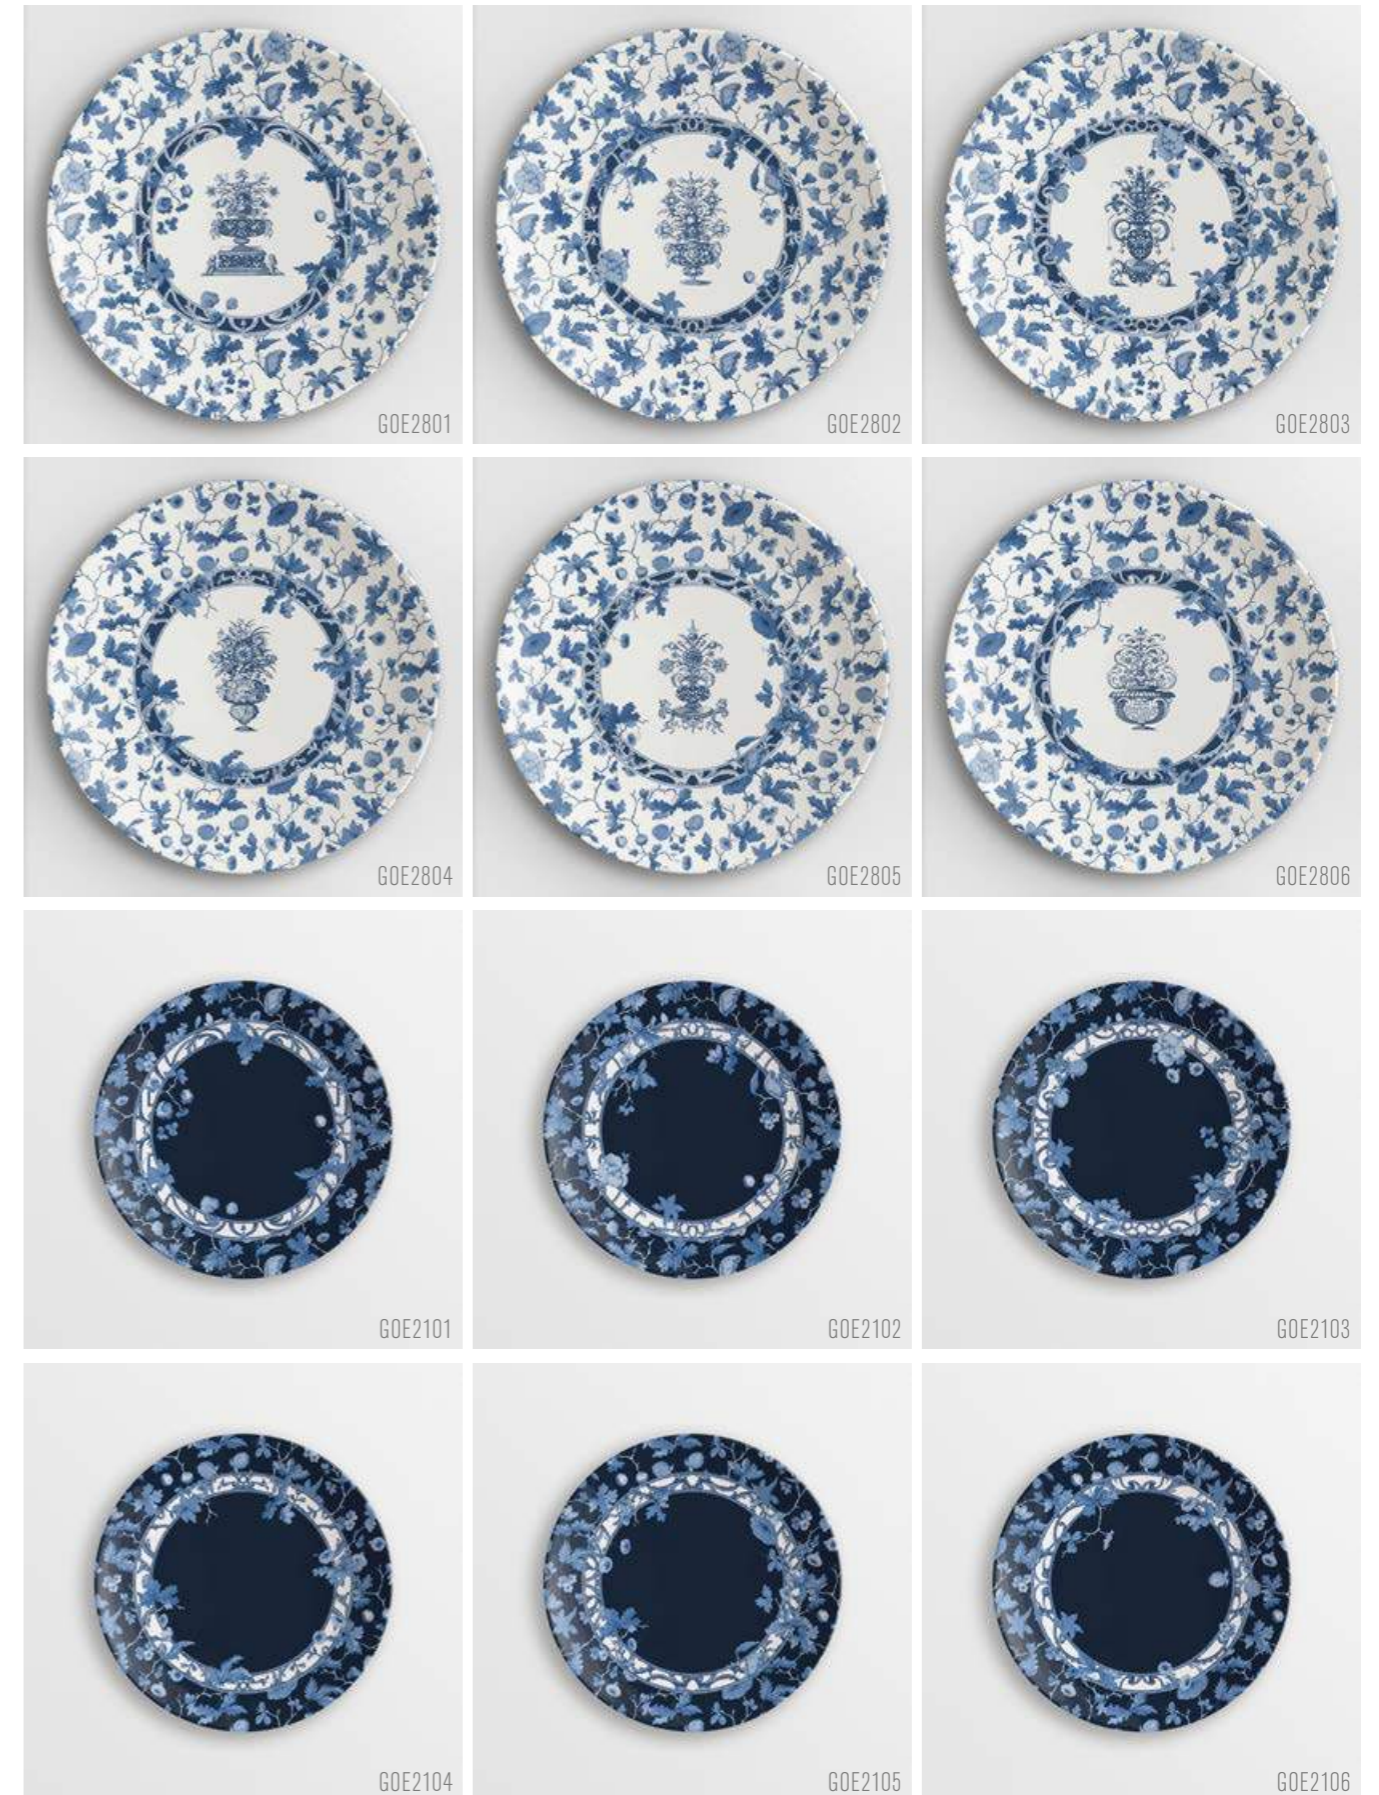

PM2803b

PM2804b

PM2805b

PM2806b

pompei
Ø28cm plates | Ø21cm plates

pompei
Ø21cm soup plates | Ø16cm bread plates

pompei

coffee set | tea set | Ø34cm bowl | oval plate 38x28

corrispondenze

Ø32cm platters | Ø21cm plates

corrispondenze

Ø28cm plates | Ø21cm soup plates | oval plate 38x28 | Ø34cm bowl

corrispondenze

Ø16cm bread plates | coffee set | tea set

cabinet de curiosités

Ø32cm platters | Ø21cm plates

cabinet de curiosités

Ø28cm plates | Ø21cm soup plates

cabinet de curiosités

Ø16cm bread plates | coffee set | tea set

cabinet de curiosités

Ø34cm bowl | oval plate 38x28

garden of eden

Ø28cm plates | Ø21cm plates | Ø16cm bread plates | coffee set | tea set | Ø21cm soup plate | oval plate 38x28 | Ø34cm bowl

lebanon

Ø28cm plates | Ø21cm plates | Ø16cm bread plates

lebanon

Ø27cm soup plates | coffee set | tea set

casquets

Ø28cm plates | Ø21cm plate

roma

Ø28cm plates | Ø21cm plates