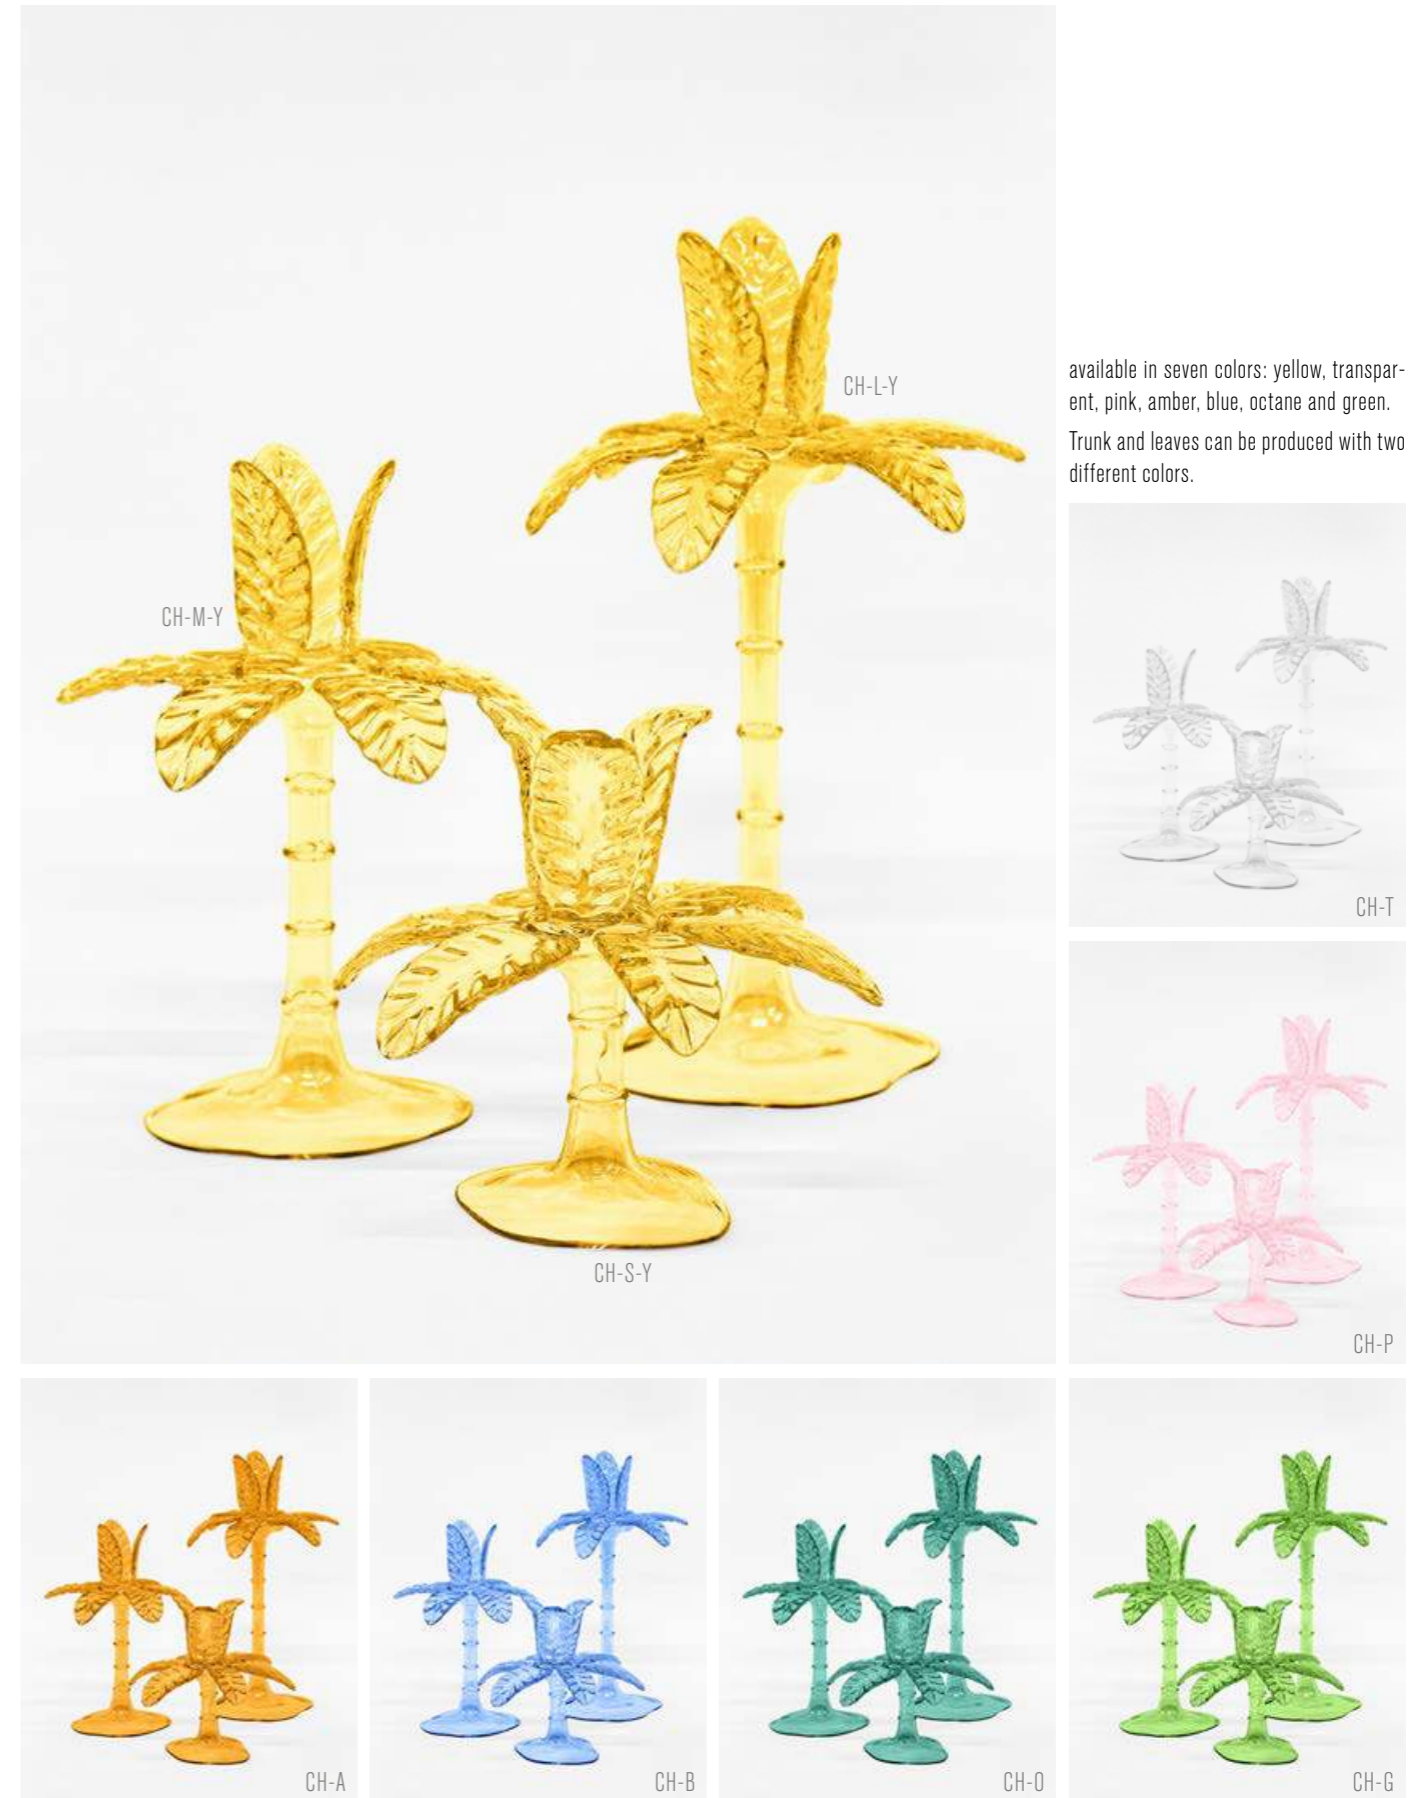

IN-S

TU-S

TA-S

PE-S

IG-S

SCI-S

PA-S

SE-S

ladies of the world
capodimonte porcelain essential oil diffuser

las palmas
blown glass candle holder available in three heights: 16cm, 23cm, 30cm

las palmas

blown glass pastries stand | water glass | wine glass | pitcher