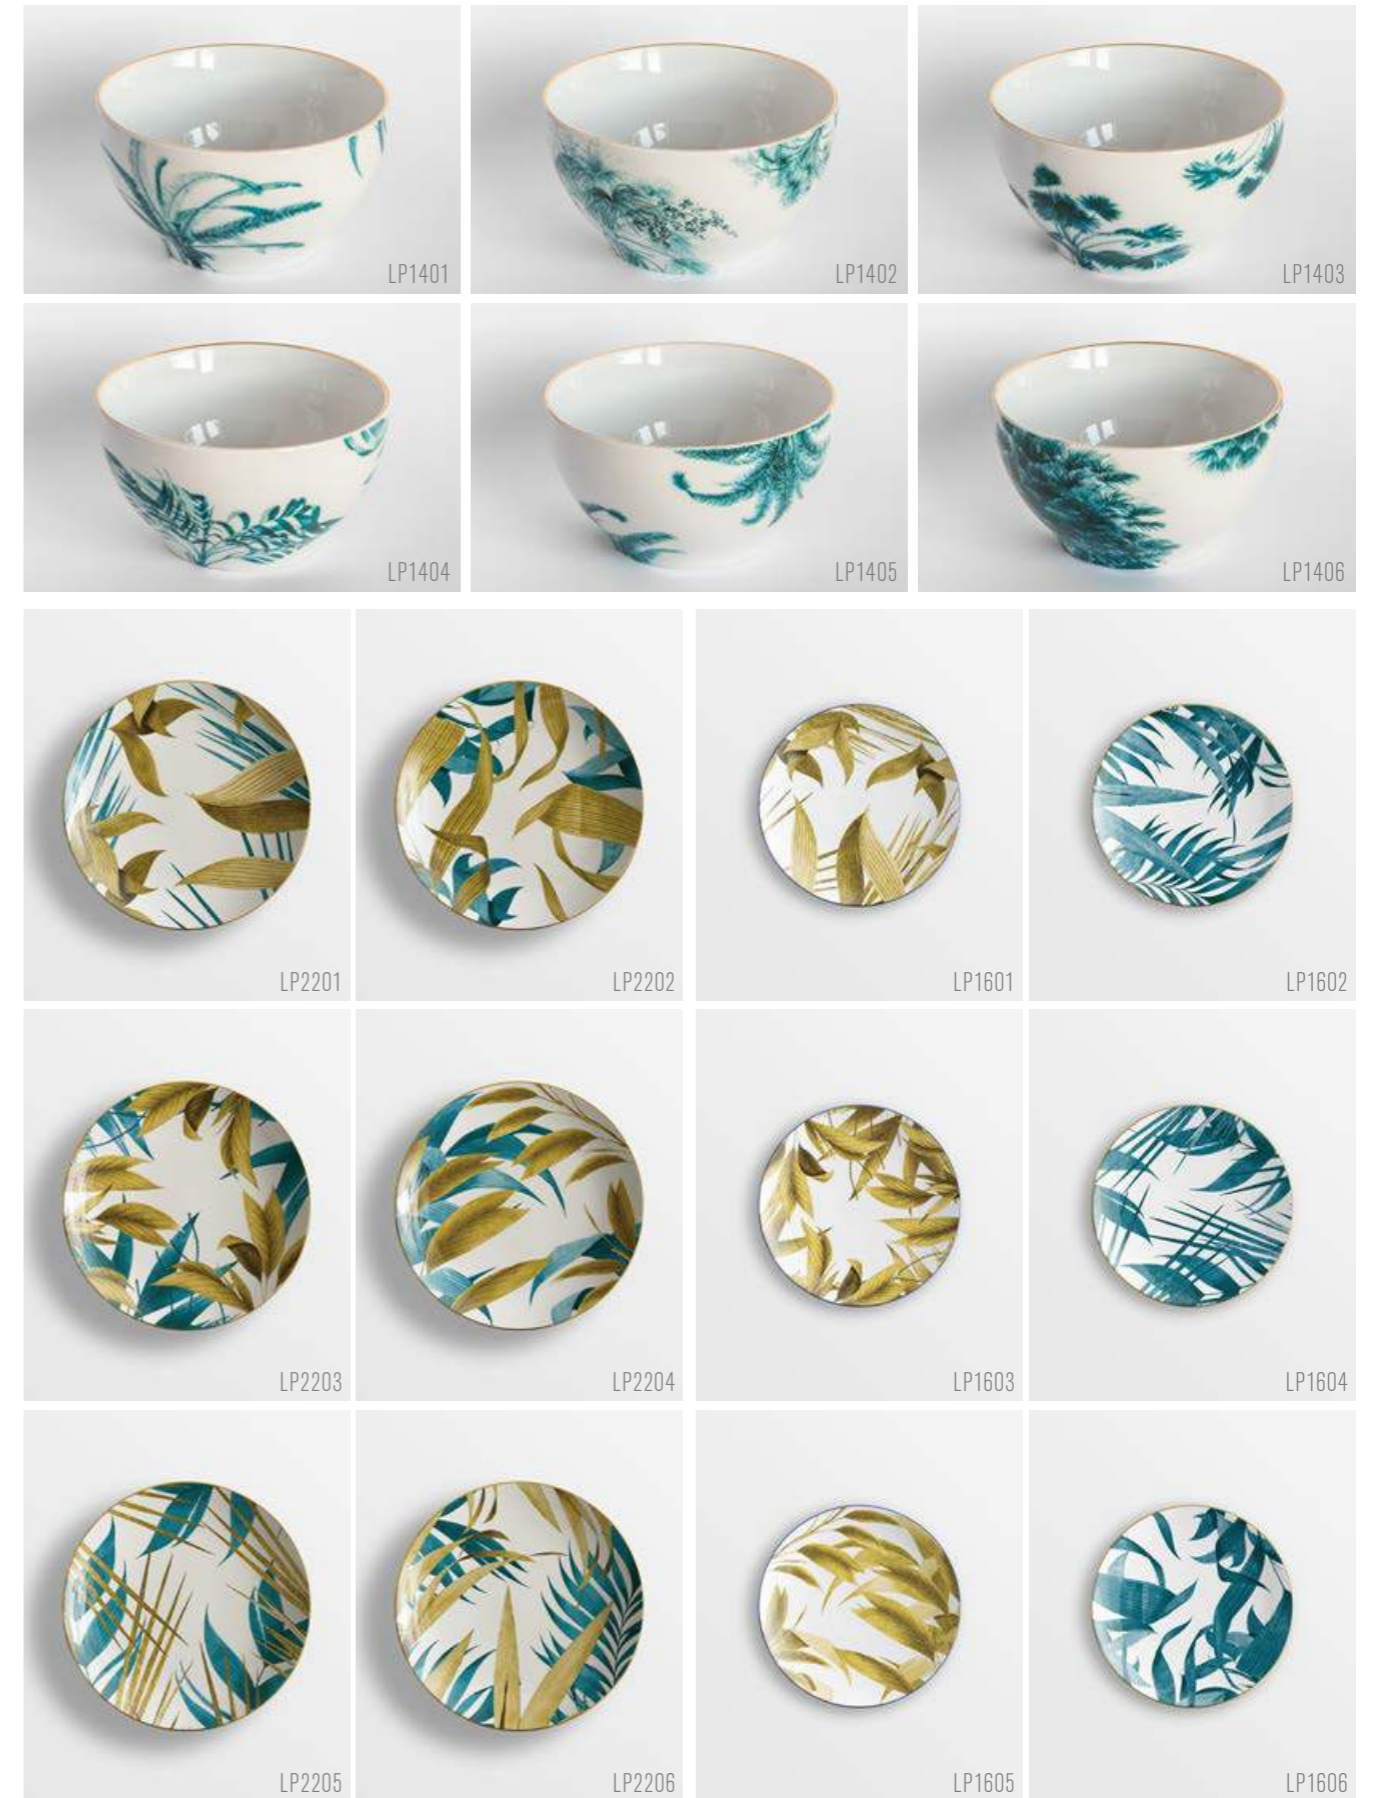

3 pillows with different front and back

front

back

PI-VD01

PI-VD02

PI-VD03

las palmas

Ø28cm plates | Ø21cm plates

las palmas

Ø14cm bowls | Ø21cm soup plates | Ø16cm bread plates

las palmas

coffee set | tea set | oval plate 38x28 | Ø34cm bowl

natsumi

Ø28cm plates | Ø21cm plates

natsumi

Ø14cm bowls | Ø22cm soup plates | Ø16cm bread plates