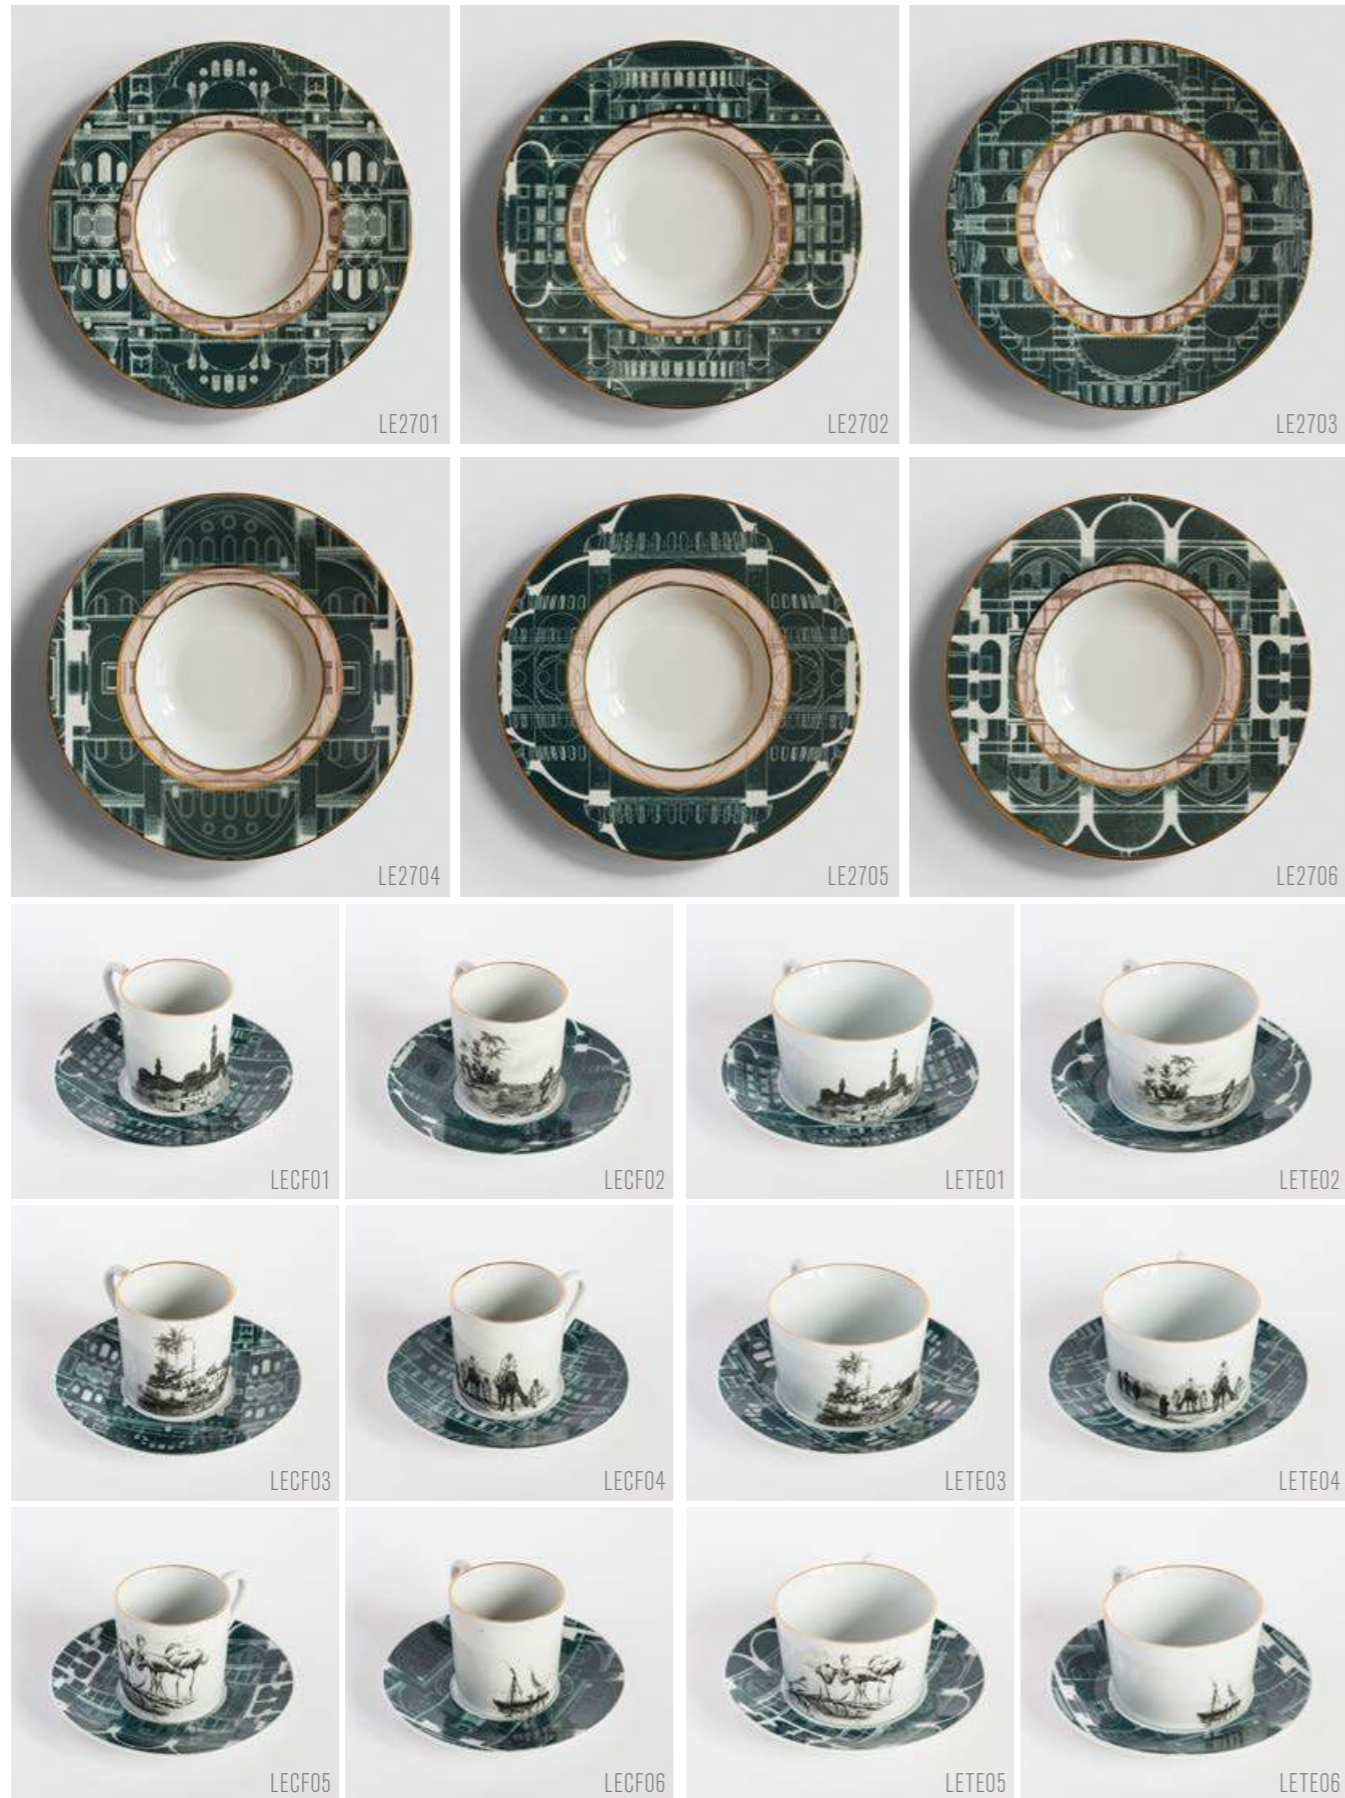

corrispondenze

Ø32cm platters | Ø21cm plates

corrispondenze

Ø28cm plates | Ø21cm soup plates | oval plate 38x28 | Ø34cm bowl

corrispondenze

Ø16cm bread plates | coffee set | tea set

cabinet de curiosités

Ø32cm platters | Ø21cm plates

cabinet de curiosités

Ø28cm plates | Ø21cm soup plates

cabinet de curiosités

Ø16cm bread plates | coffee set | tea set

cabinet de curiosités

Ø34cm bowl | oval plate 38x28

garden of eden

Ø28cm plates | Ø21cm plates | Ø16cm bread plates | coffee set | tea set | Ø21cm soup plate | oval plate 38x28 | Ø34cm bowl

lebanon

Ø28cm plates | Ø21cm plates | Ø16cm bread plates

lebanon

Ø27cm soup plates | coffee set | tea set

casquets

Ø28cm plates | Ø21cm plate

roma

Ø28cm plates | Ø21cm plates