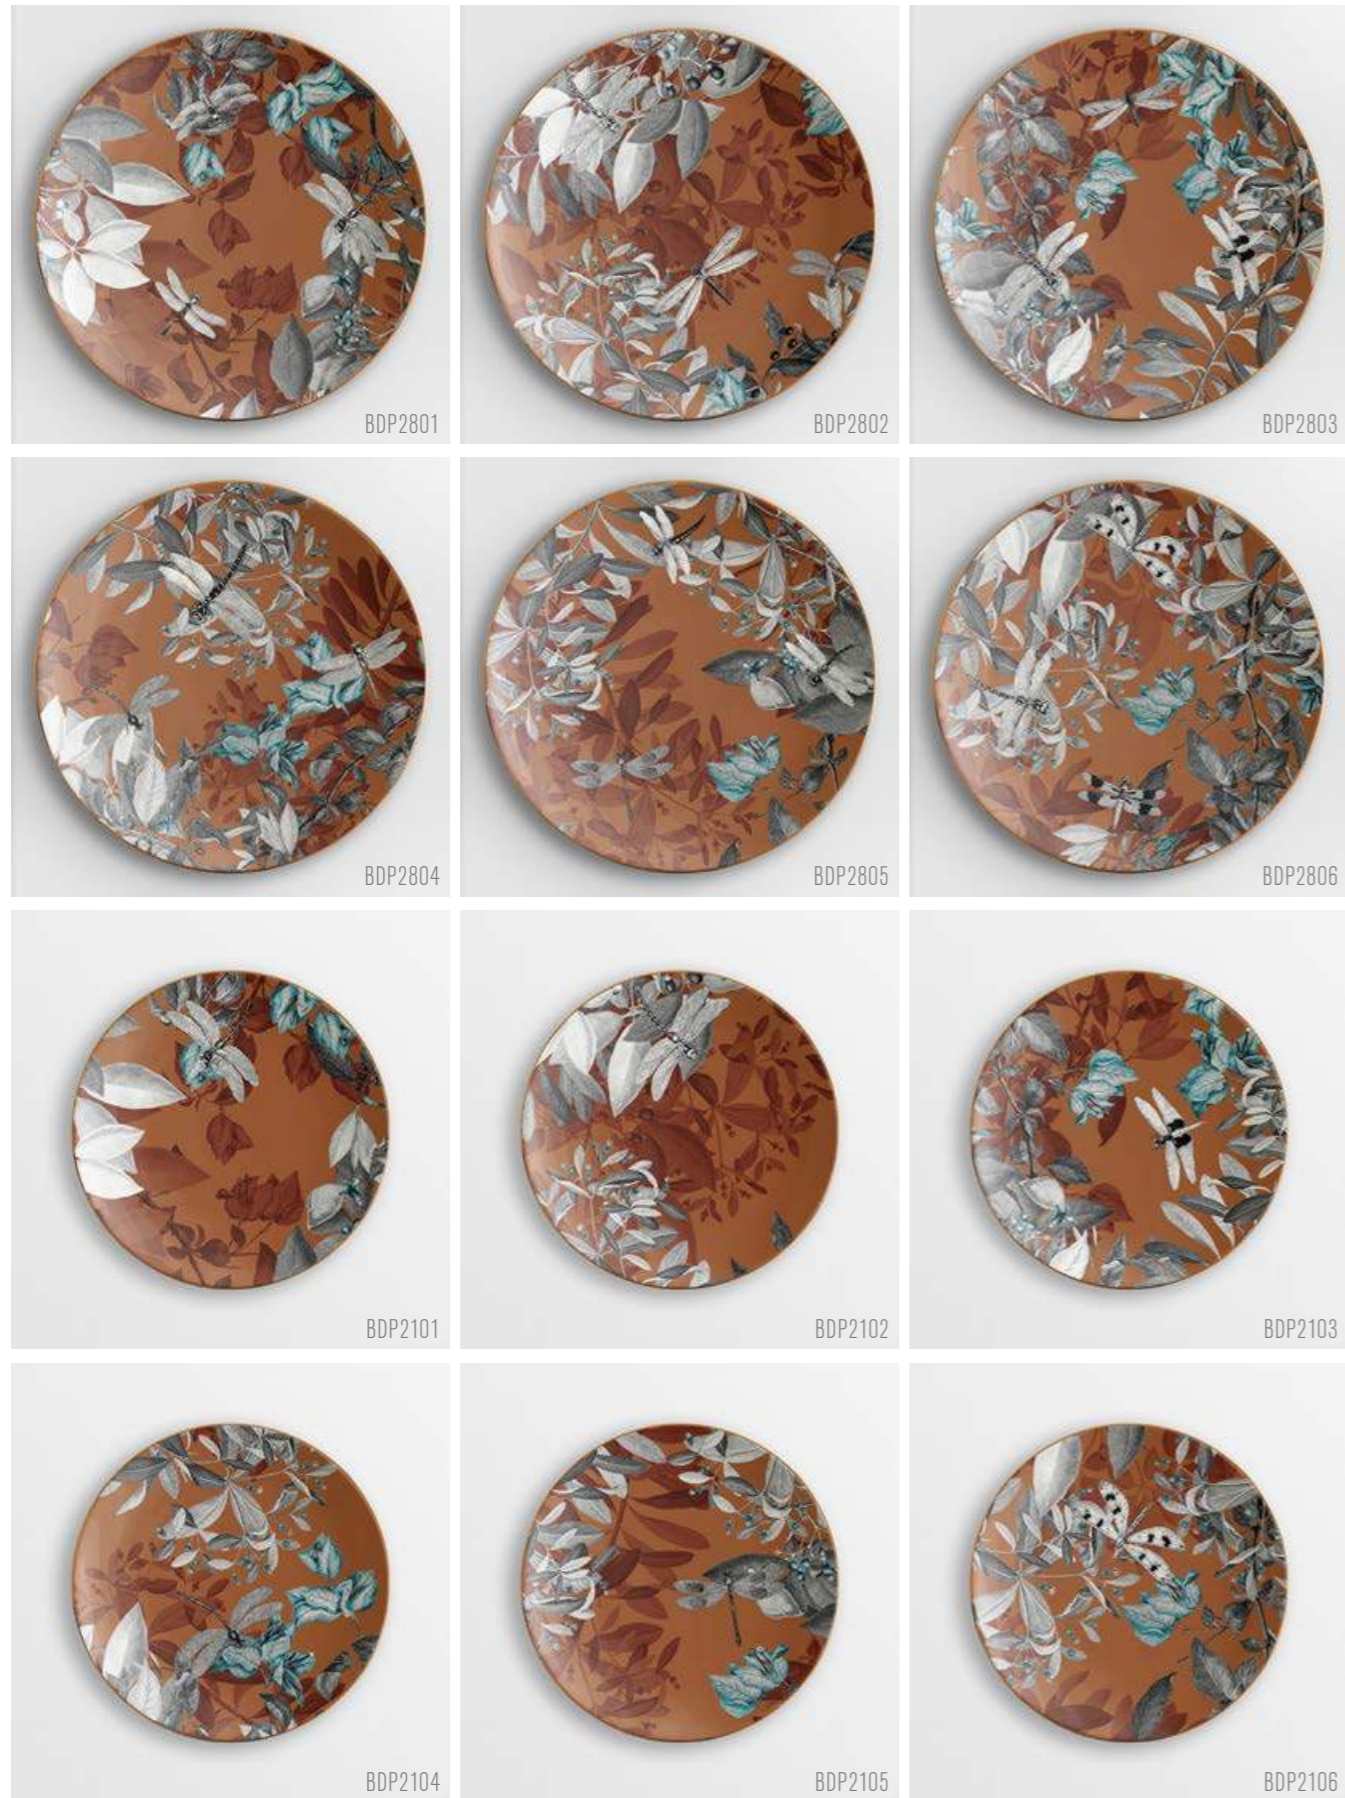

black dragon pool

Ø28cm plates | Ø21cm plates