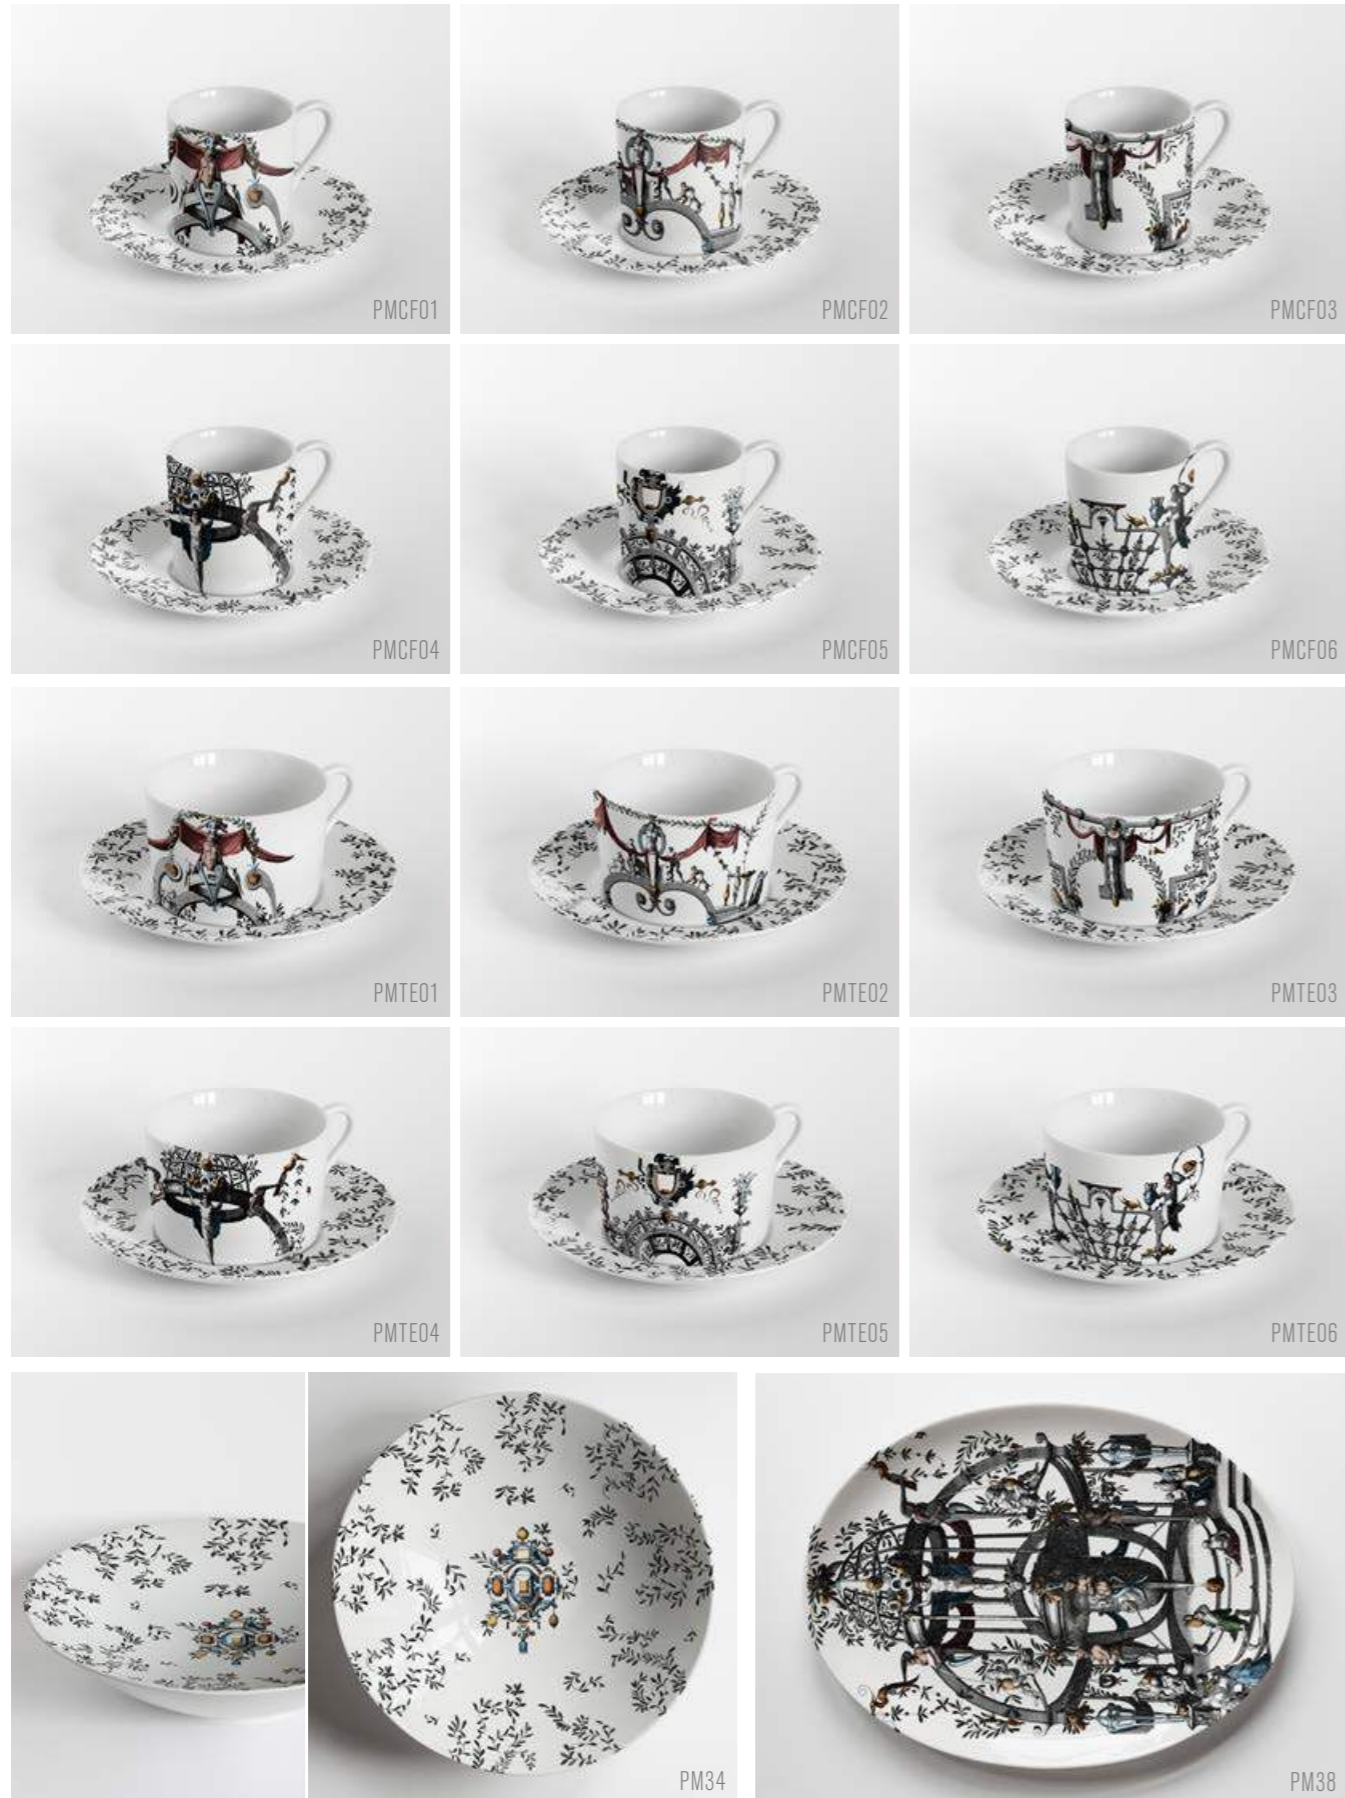

PM2803b

PM2804b

PM2805b

PM2806b

pompei
Ø28cm plates | Ø21cm plates

pompei
Ø21cm soup plates | Ø16cm bread plates

pompei

coffee set | tea set | Ø34cm bowl | oval plate 38x28

corrispondenze

Ø32cm platters | Ø21cm plates

corrispondenze

Ø28cm plates | Ø21cm soup plates | oval plate 38x28 | Ø34cm bowl

corrispondenze

Ø16cm bread plates | coffee set | tea set

cabinet de curiosités

Ø32cm platters | Ø21cm plates