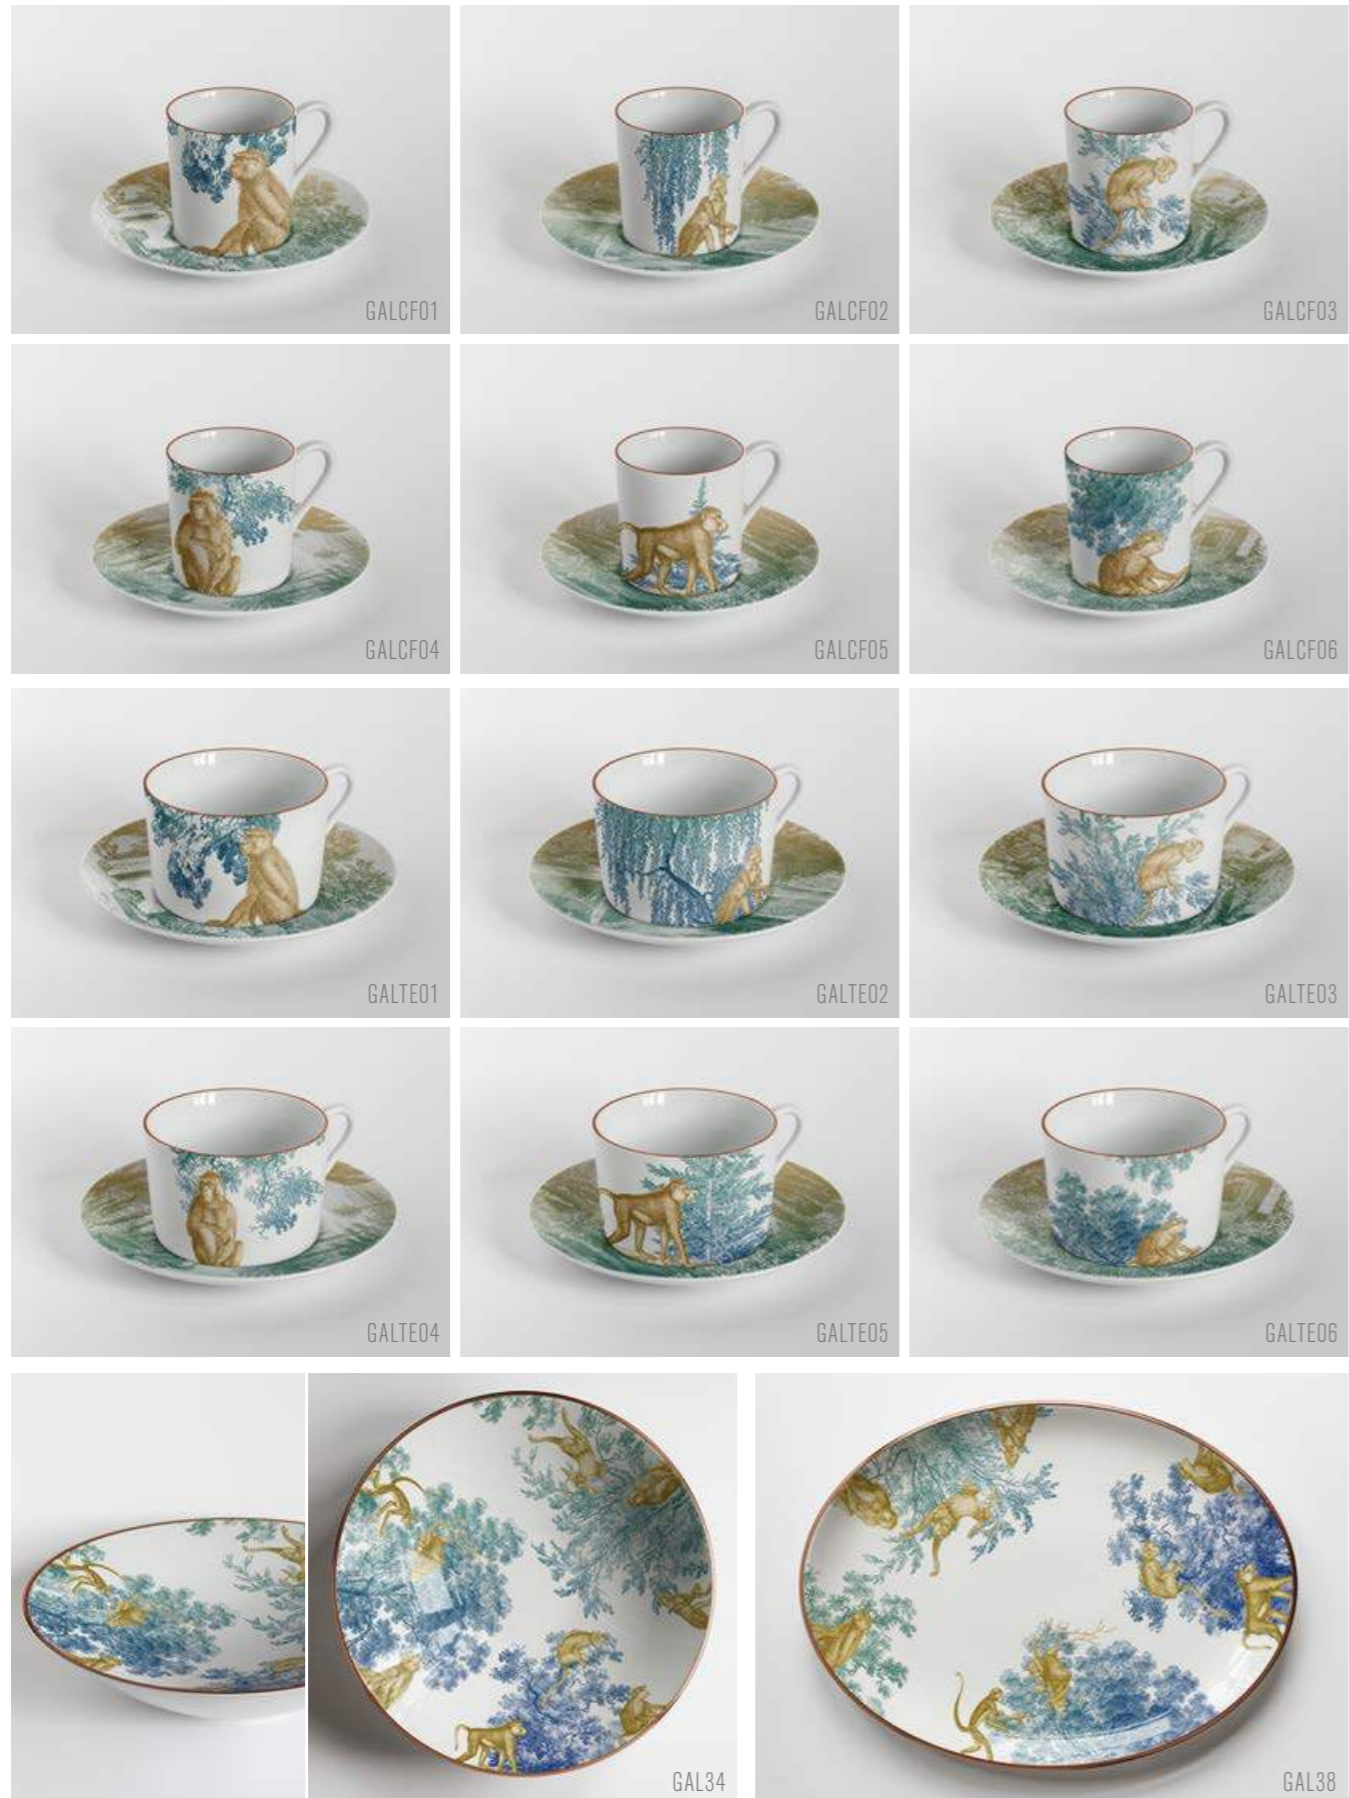

coffee set | tea set | oval plate 38x28 | Ø34cm bowl

mediterraneo

Ø28cm plates | Ø21cm plates

mediterraneo

Ø14cm bowls | Ø21cm soup plates | Ø16cm bread plates

mediterraneo

coffee set | tea set | oval plate 38x28 | Ø34cm bowl

galtaji - monkey temple

Ø28cm plates | Ø21cm plates

galtaji - monkey temple

Ø14cm bowls | Ø21cm soup plates | Ø16cm bread plates

galtaji - monkey temple

coffee set | tea set | oval plate 38x28 | Ø34cm bowl

the big white

Ø28cm plates | Ø32cm platters | Ø16cm bread plates

the big white

Ø21cm plates | Ø21cm soup plates | coffee set | tea set | Ø34cm bowl | oval plate 38x28

BW2101

BW2102

BW2103

BW2201