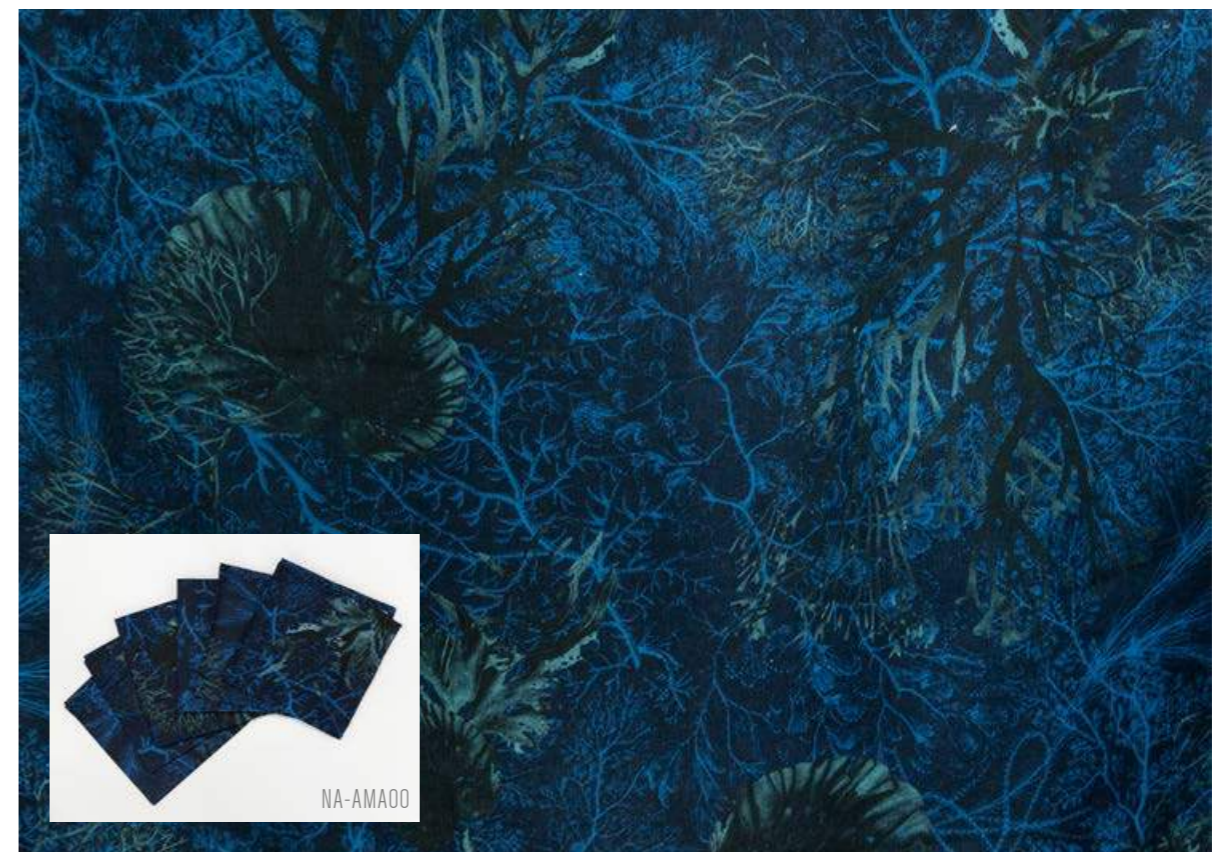

NA-AMA

TO-AMA