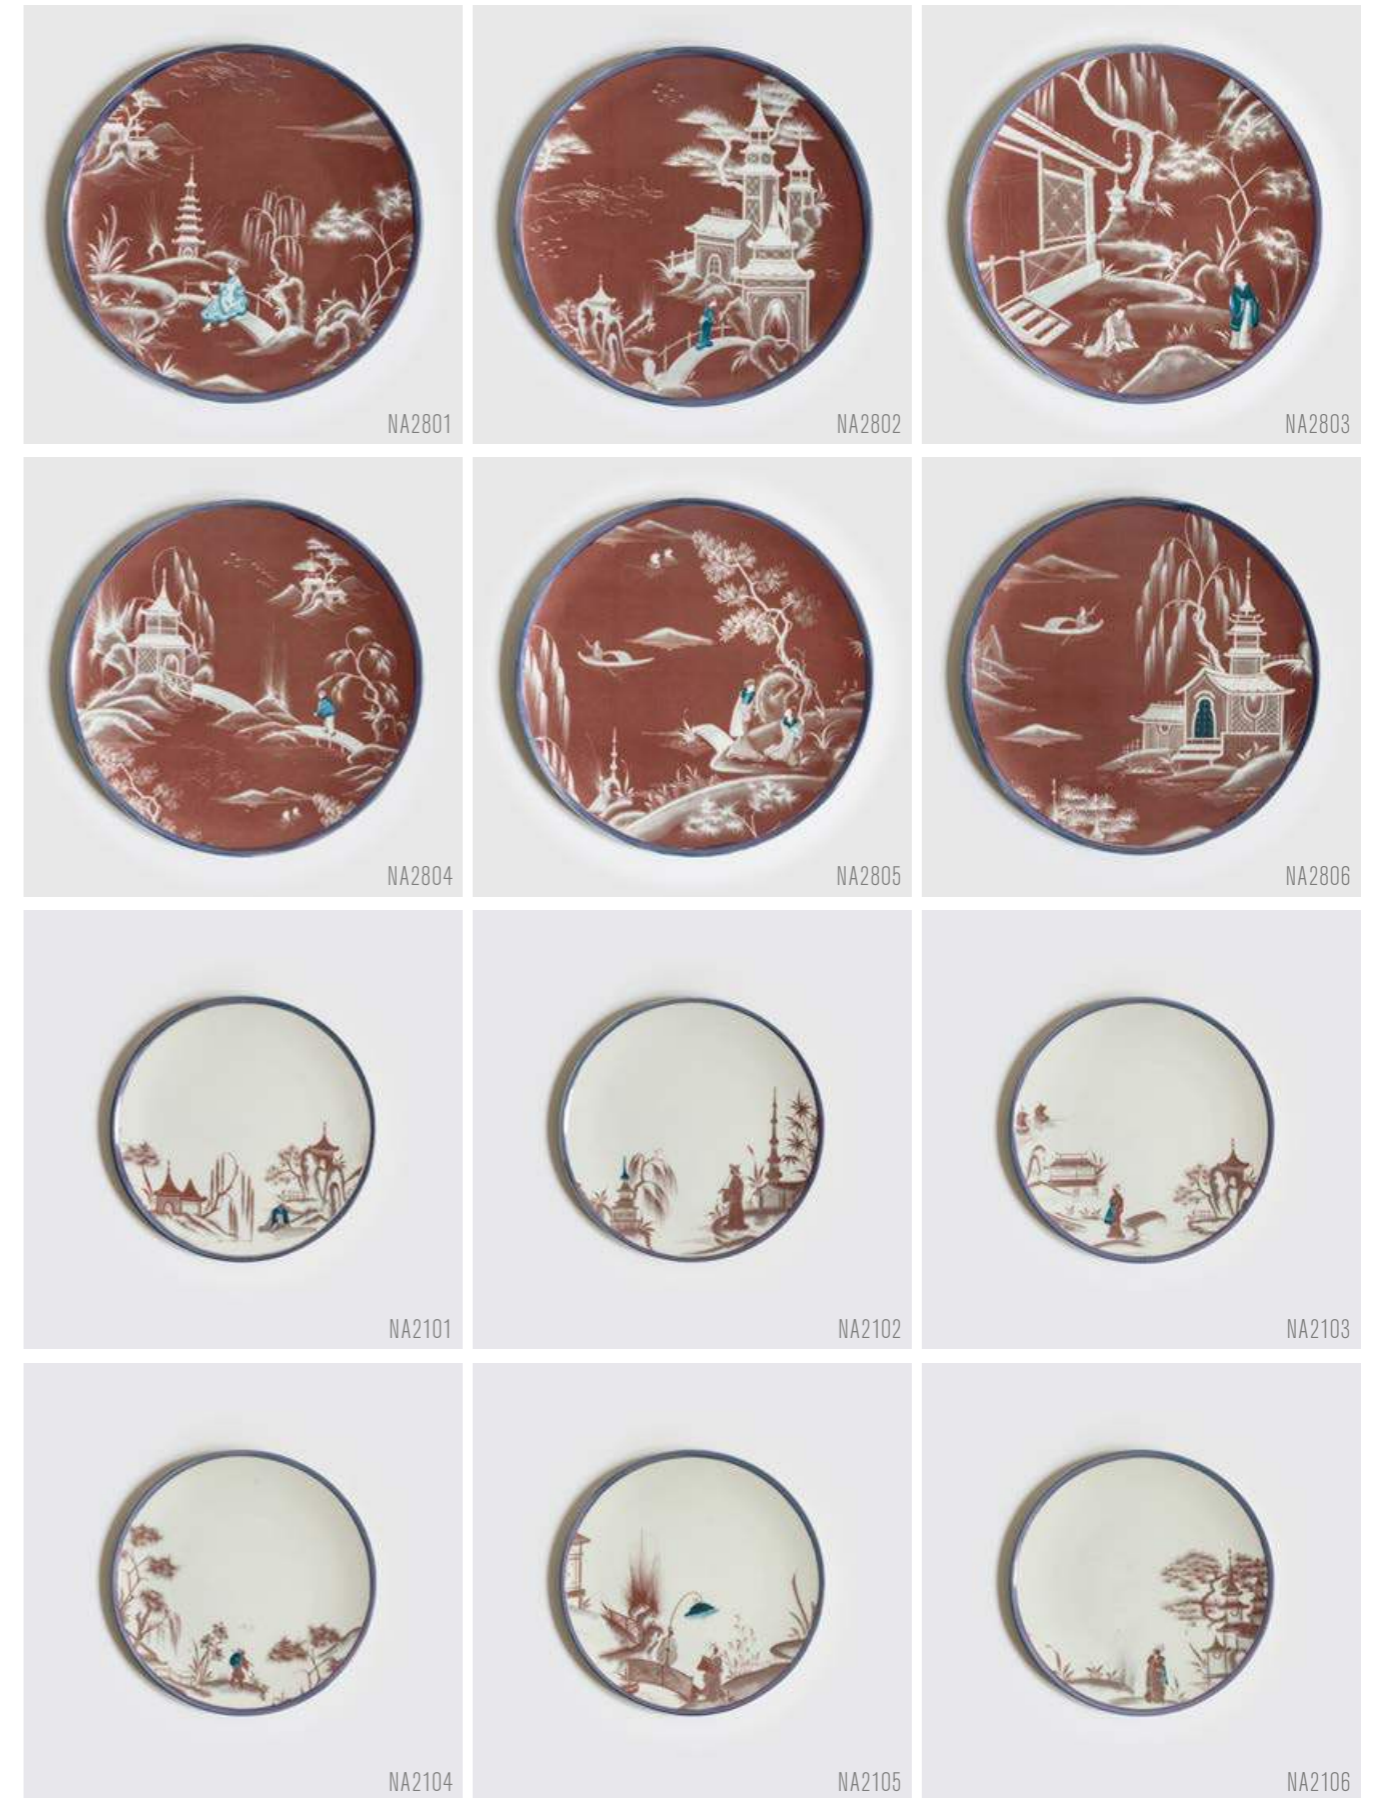

las palmas

Ø14cm bowls | Ø21cm soup plates | Ø16cm bread plates

las palmas

coffee set | tea set | oval plate 38x28 | Ø34cm bowl

natsumi

Ø28cm plates | Ø21cm plates

natsumi

Ø14cm bowls | Ø22cm soup plates | Ø16cm bread plates