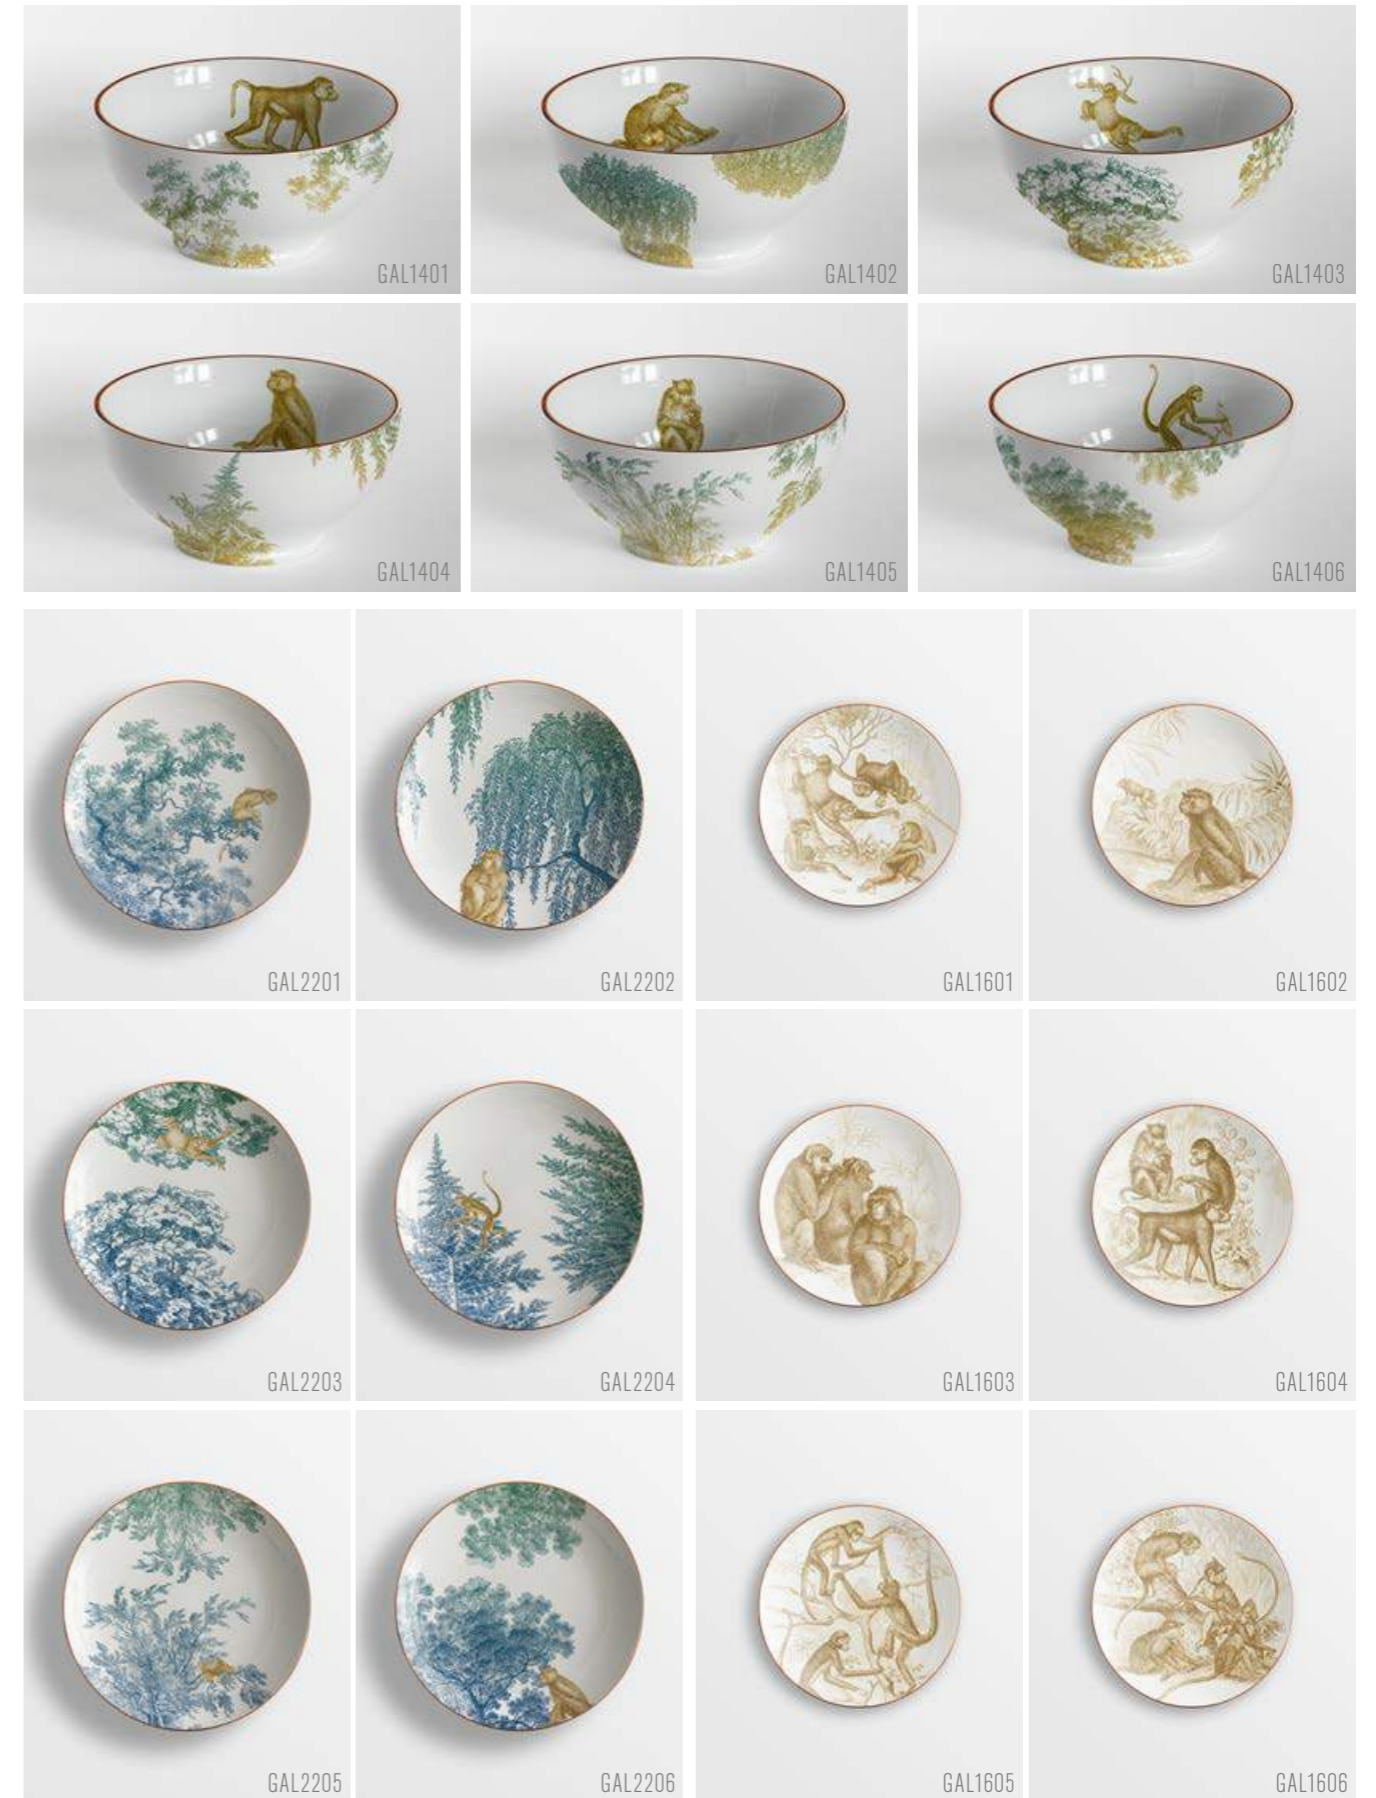

coffee set | tea set | oval plate 38x28 | Ø34cm bowl

mediterraneo

Ø28cm plates | Ø21cm plates

mediterraneo

Ø14cm bowls | Ø21cm soup plates | Ø16cm bread plates

mediterraneo

coffee set | tea set | oval plate 38x28 | Ø34cm bowl

galtaji - monkey temple

Ø28cm plates | Ø21cm plates

galtaji - monkey temple

Ø14cm bowls | Ø21cm soup plates | Ø16cm bread plates

galtaji - monkey temple

coffee set | tea set | oval plate 38x28 | Ø34cm bowl

the big white

Ø28cm plates | Ø32cm platters | Ø16cm bread plates

the big white

Ø21cm plates | Ø21cm soup plates | coffee set | tea set | Ø34cm bowl | oval plate 38x28

BW2101

BW2102

BW2103

BW2201