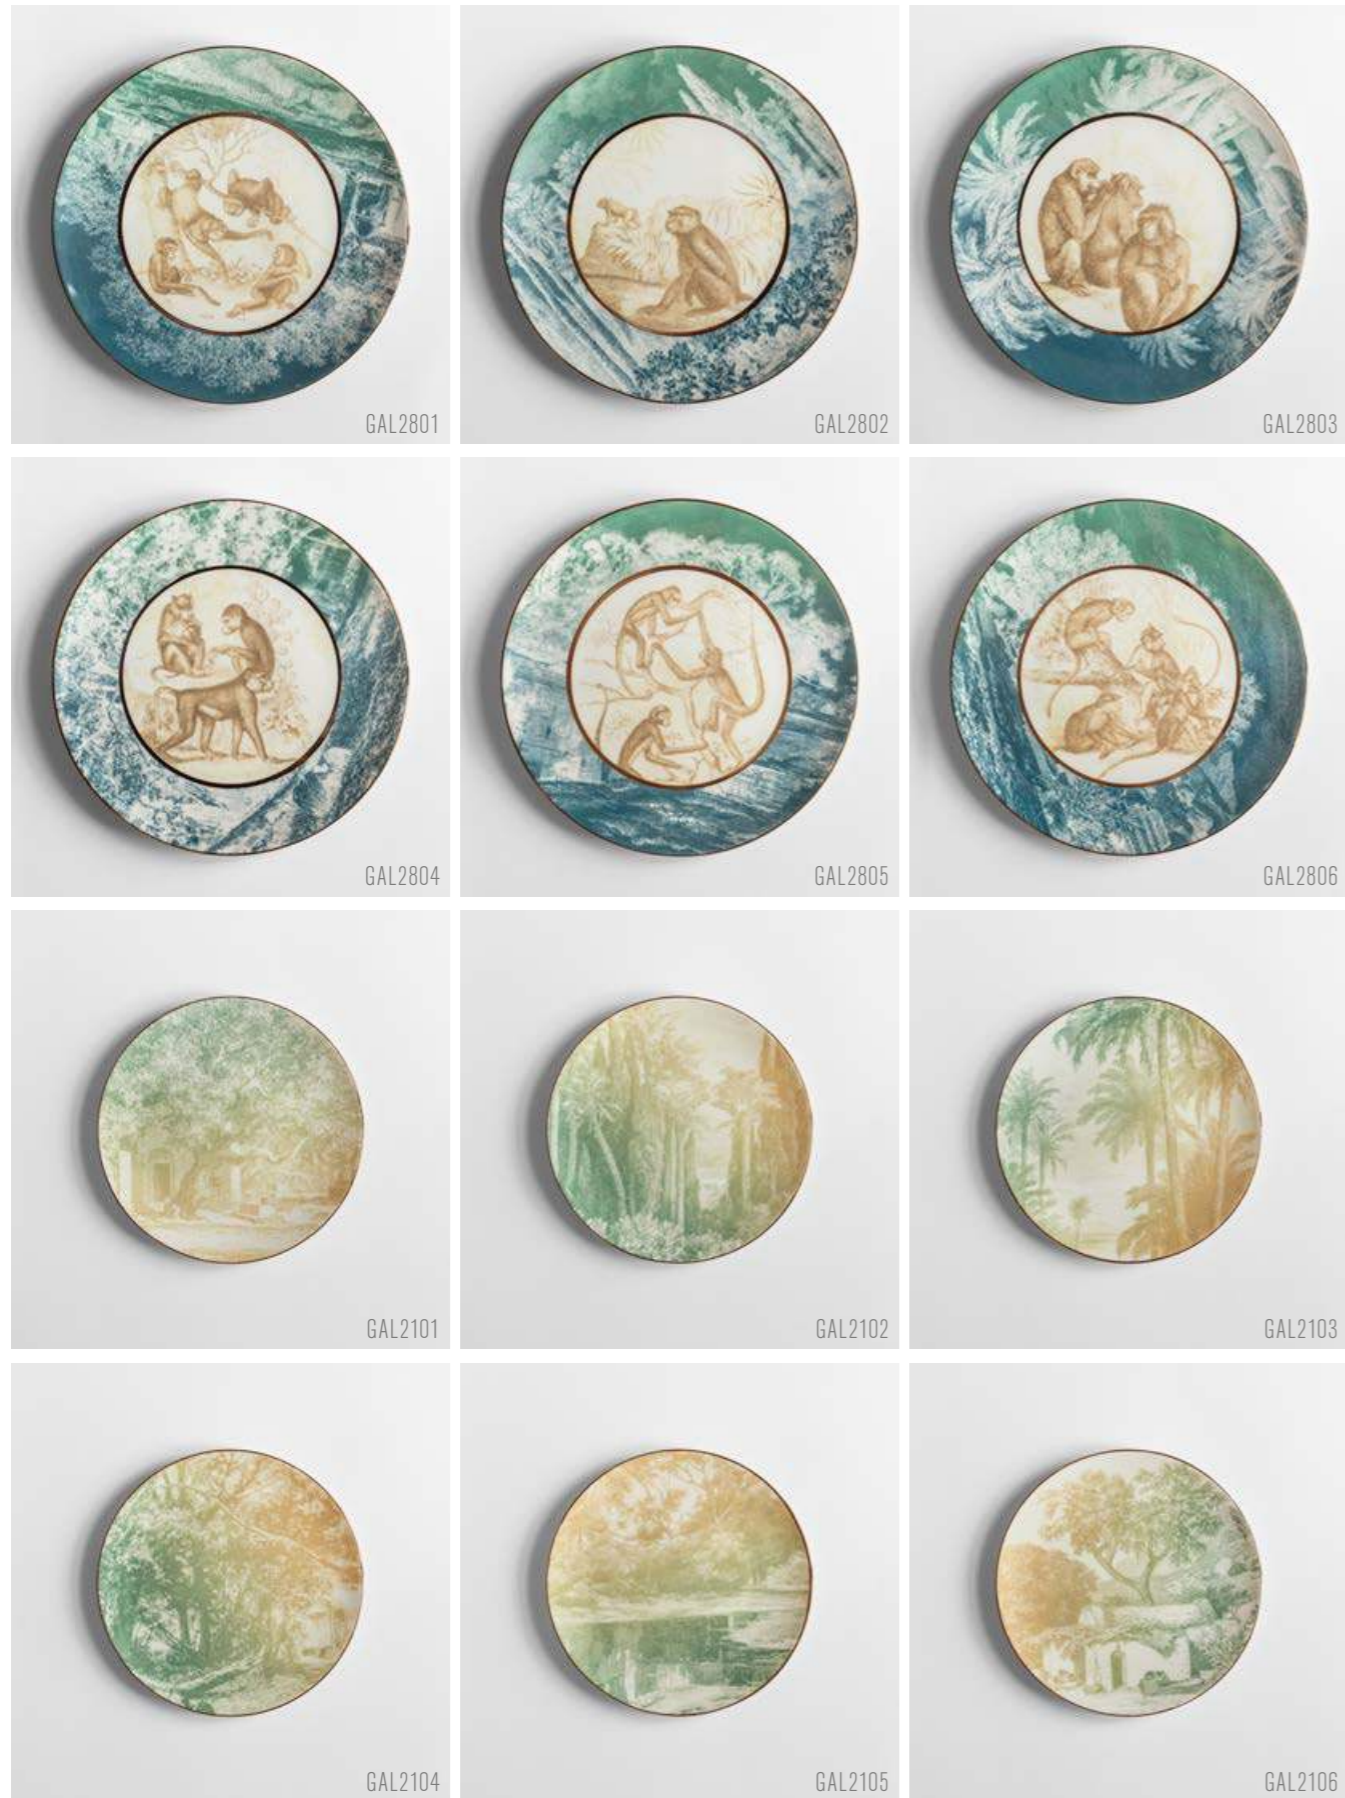

galtaji - monkey temple

Ø28cm plates | Ø21cm plates