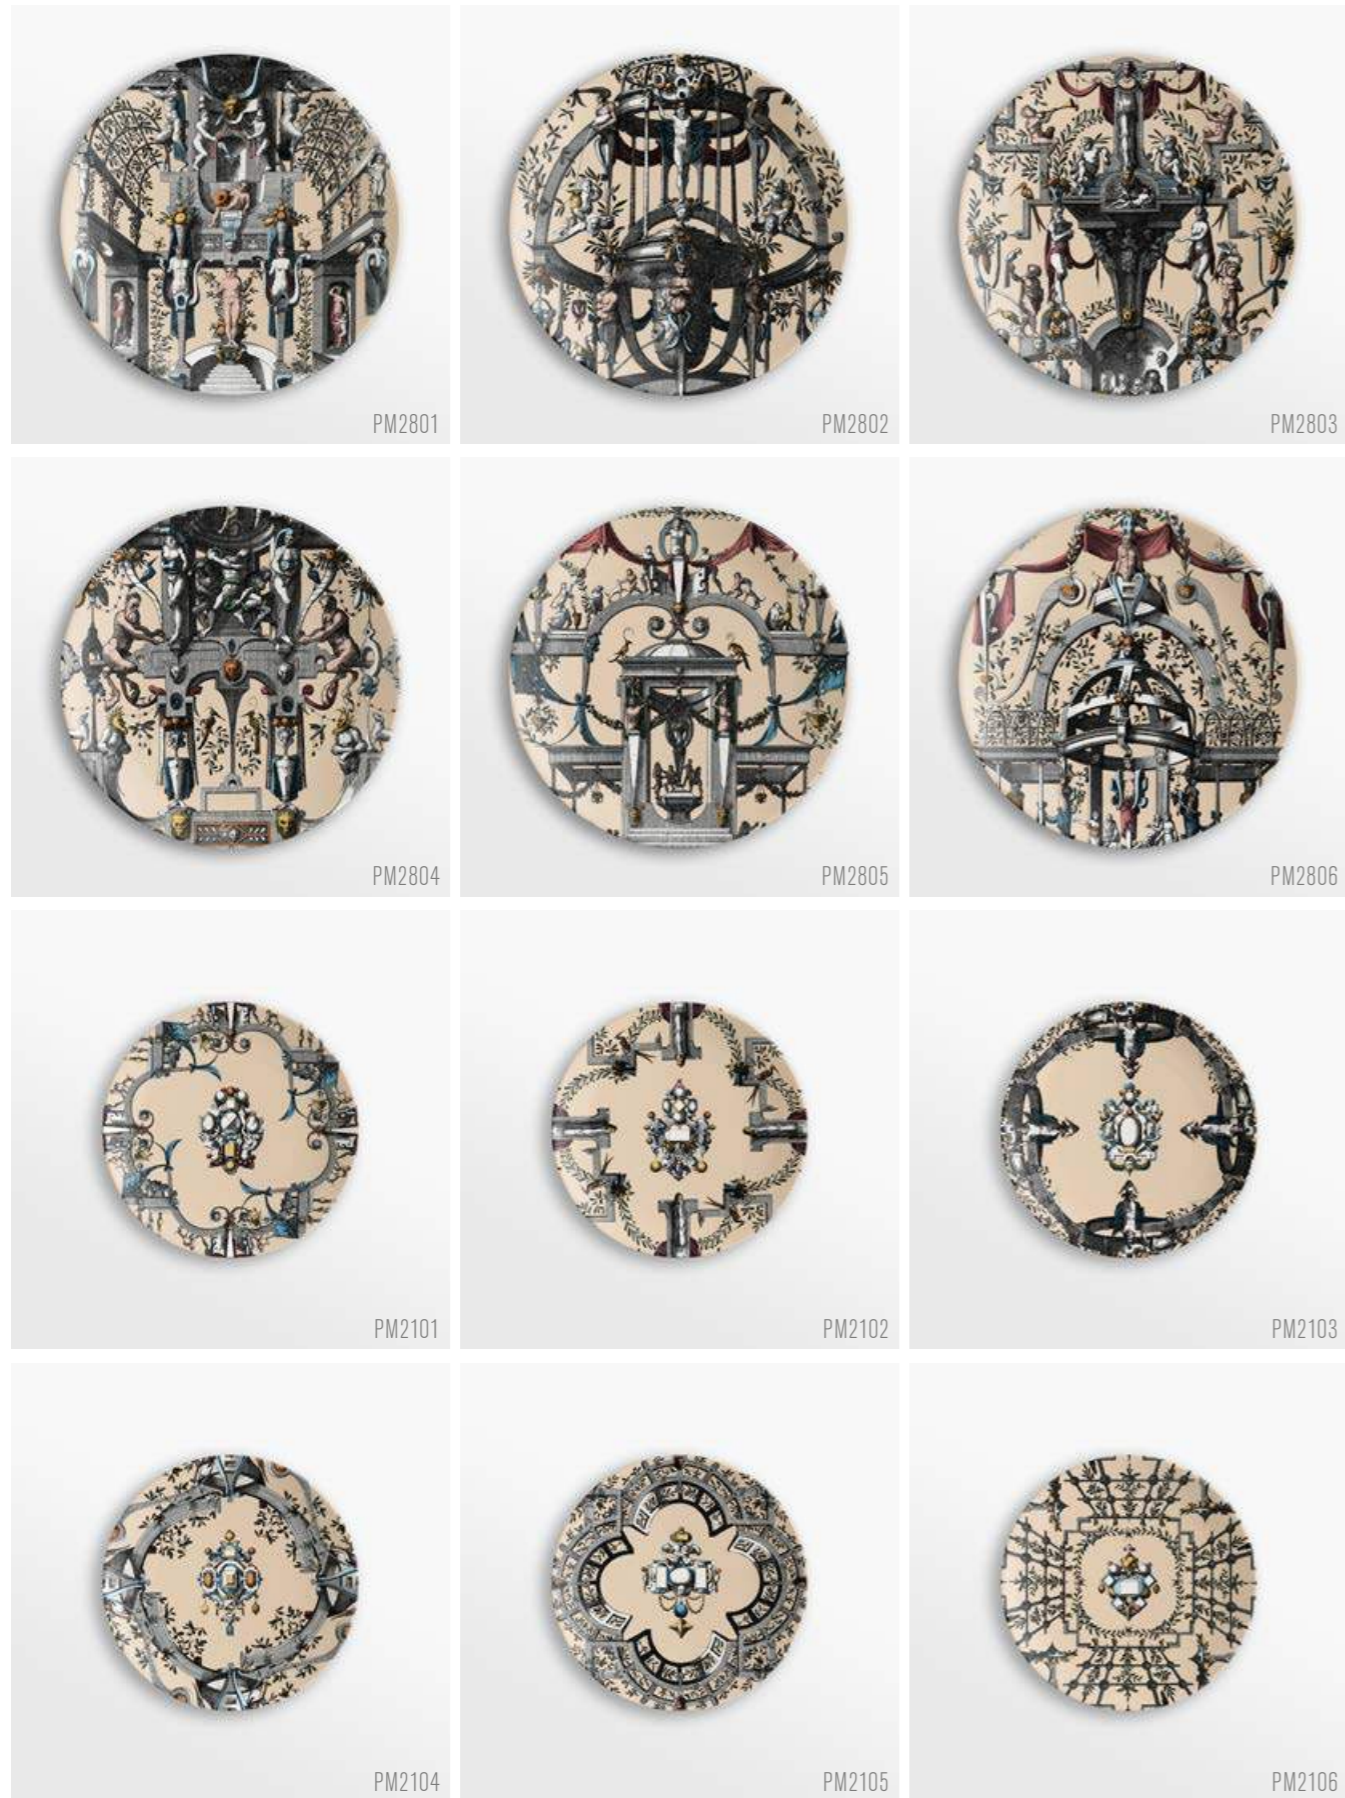

PM2803b

PM2804b

PM2805b

PM2806b

pompei
Ø28cm plates | Ø21cm plates

pompei
Ø21cm soup plates | Ø16cm bread plates

pompei

coffee set | tea set | Ø34cm bowl | oval plate 38x28

corrispondenze

Ø32cm platters | Ø21cm plates

corrispondenze

Ø28cm plates | Ø21cm soup plates | oval plate 38x28 | Ø34cm bowl

corrispondenze

Ø16cm bread plates | coffee set | tea set

cabinet de curiosités

Ø32cm platters | Ø21cm plates