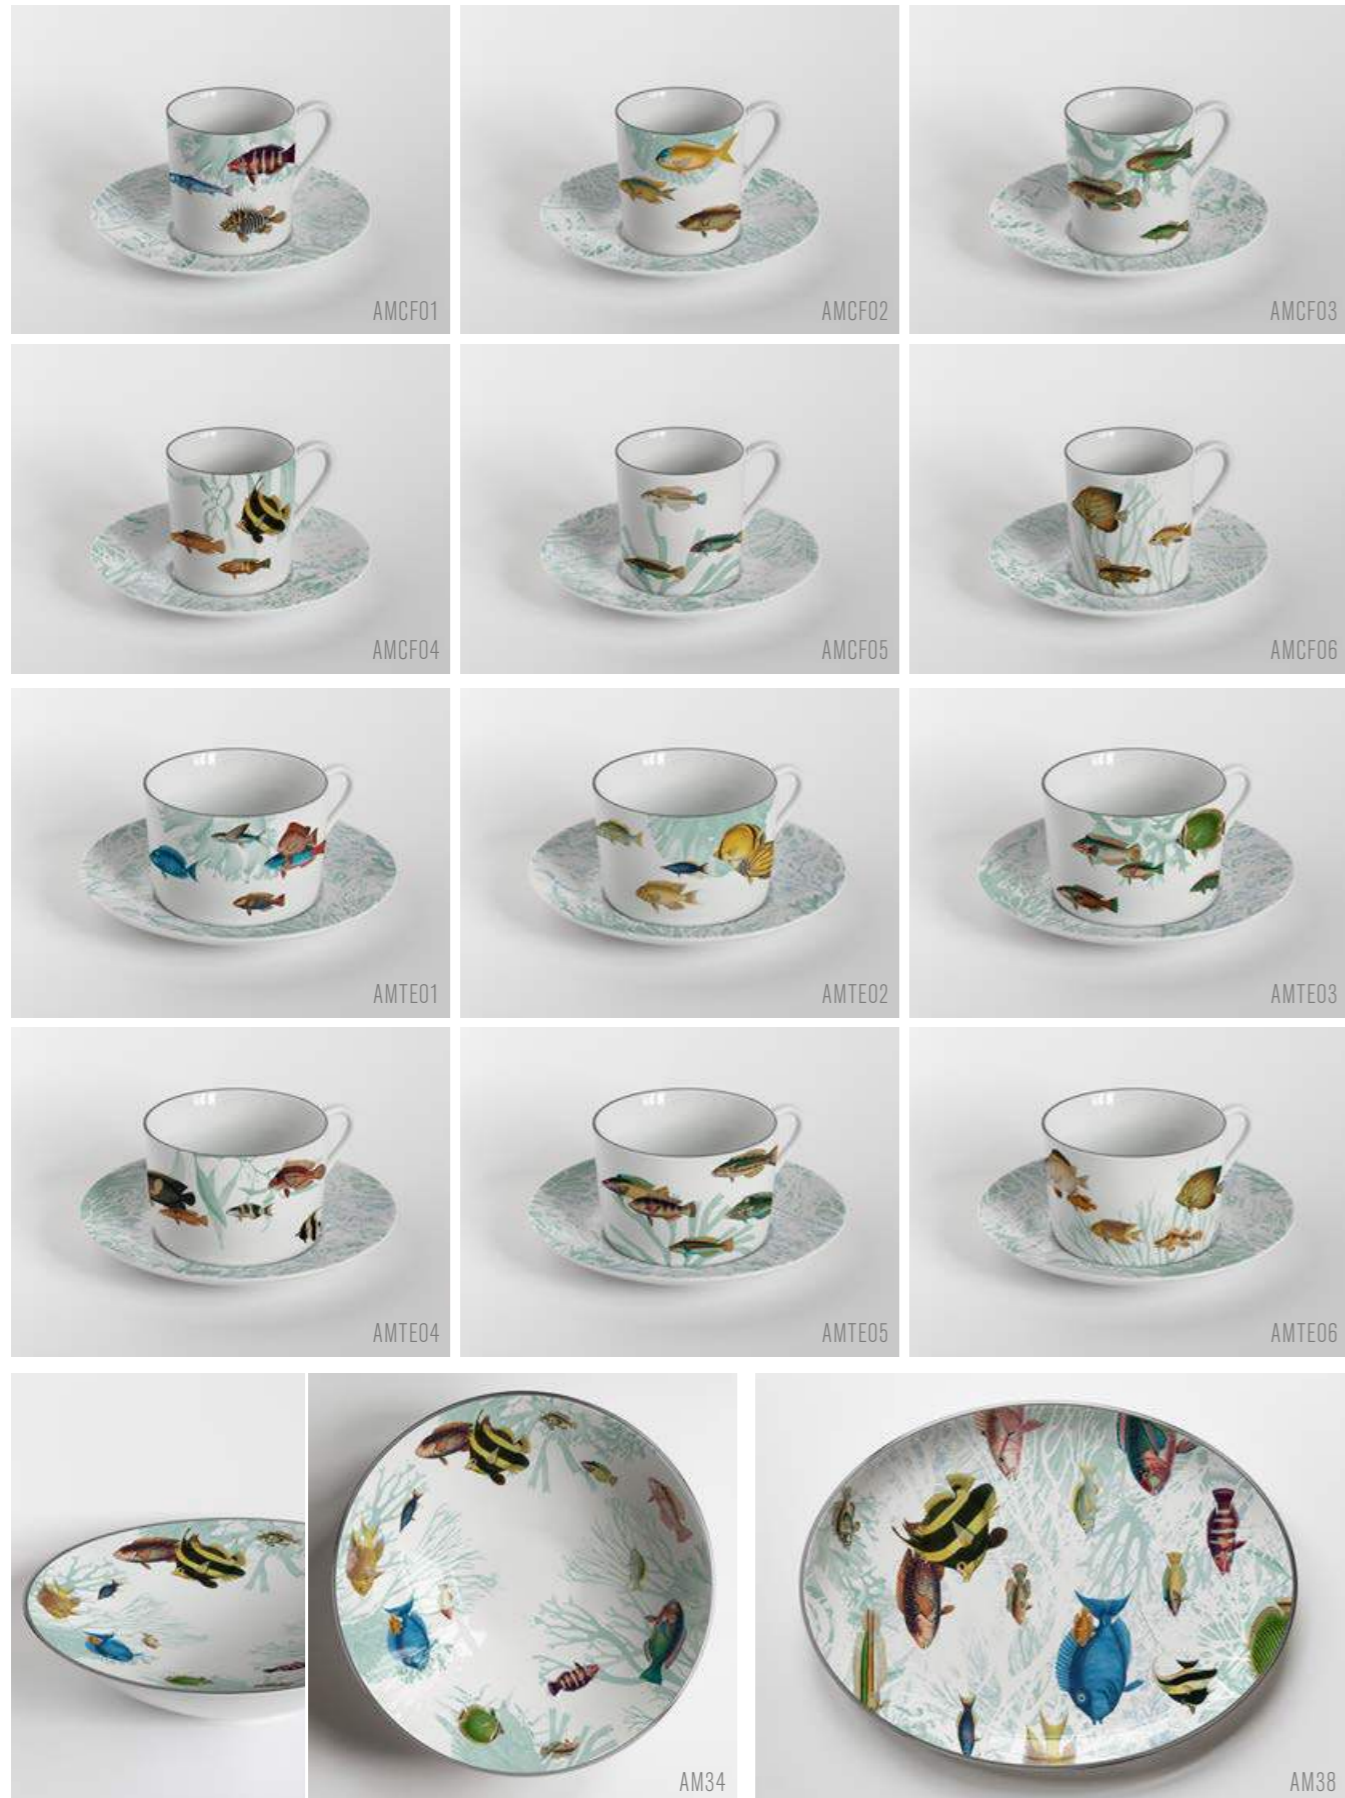

BDPTE04

BDPTE05

BDPTE06

amami islands

Ø28cm plates | Ø21cm plates

amami islands

Ø14cm bowls | Ø21cm soup plates | Ø16cm bread plates

amami islands

coffee set | tea set | oval plate 38x28 | Ø34cm bowl

mediterraneo

Ø28cm plates | Ø21cm plates

mediterraneo

Ø14cm bowls | Ø21cm soup plates | Ø16cm bread plates

mediterraneo

coffee set | tea set | oval plate 38x28 | Ø34cm bowl