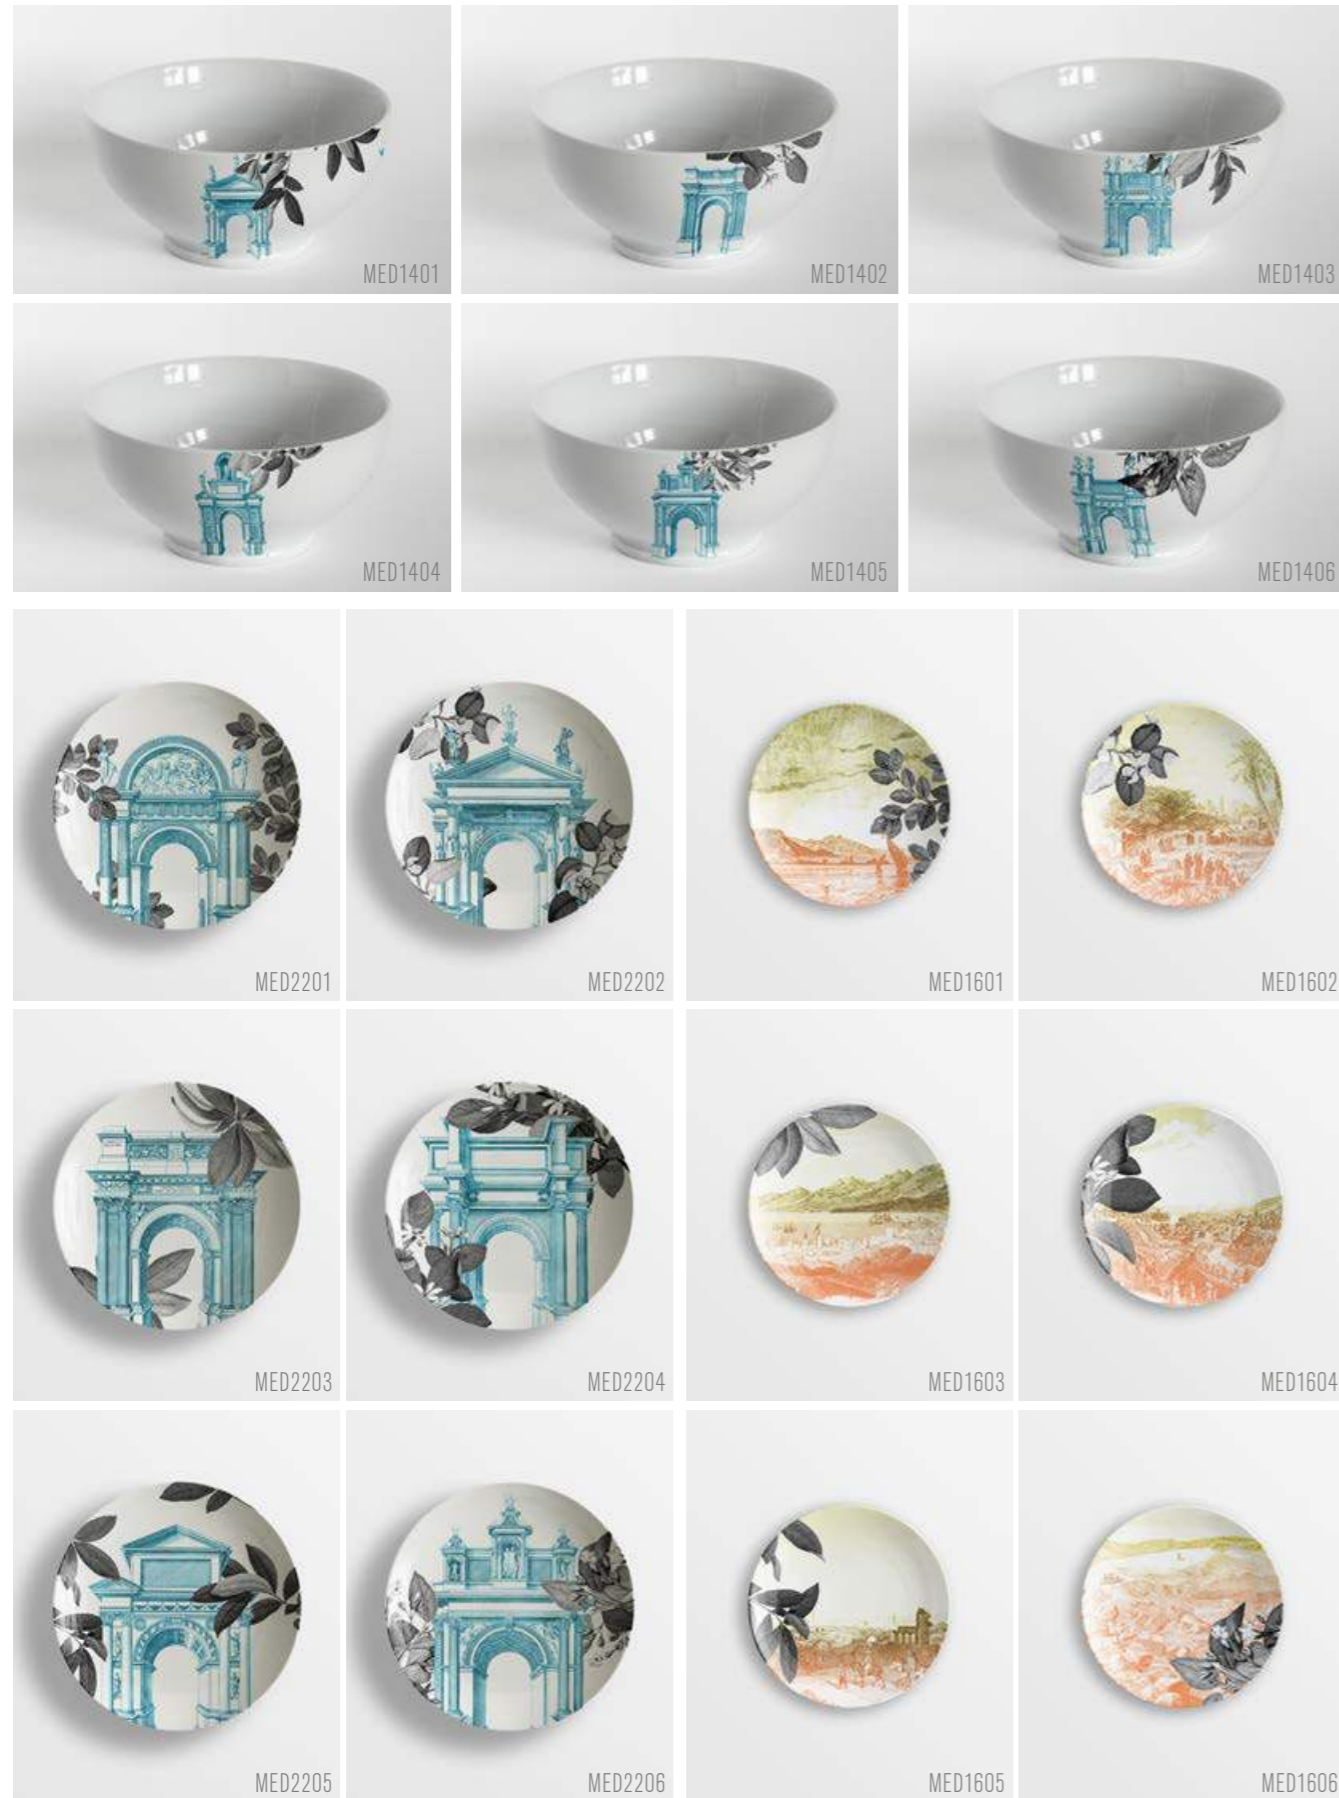

coffee set | tea set | oval plate 38x28 | Ø34cm bowl

mediterraneo

Ø28cm plates | Ø21cm plates

mediterraneo

Ø14cm bowls | Ø21cm soup plates | Ø16cm bread plates

mediterraneo

coffee set | tea set | oval plate 38x28 | Ø34cm bowl

the big white

Ø28cm plates | Ø32cm platters | Ø16cm bread plates

the big white

Ø21cm plates | Ø21cm soup plates | coffee set | tea set | Ø34cm bowl | oval plate 38x28

BW2101

BW2102

BW2103

BW2201