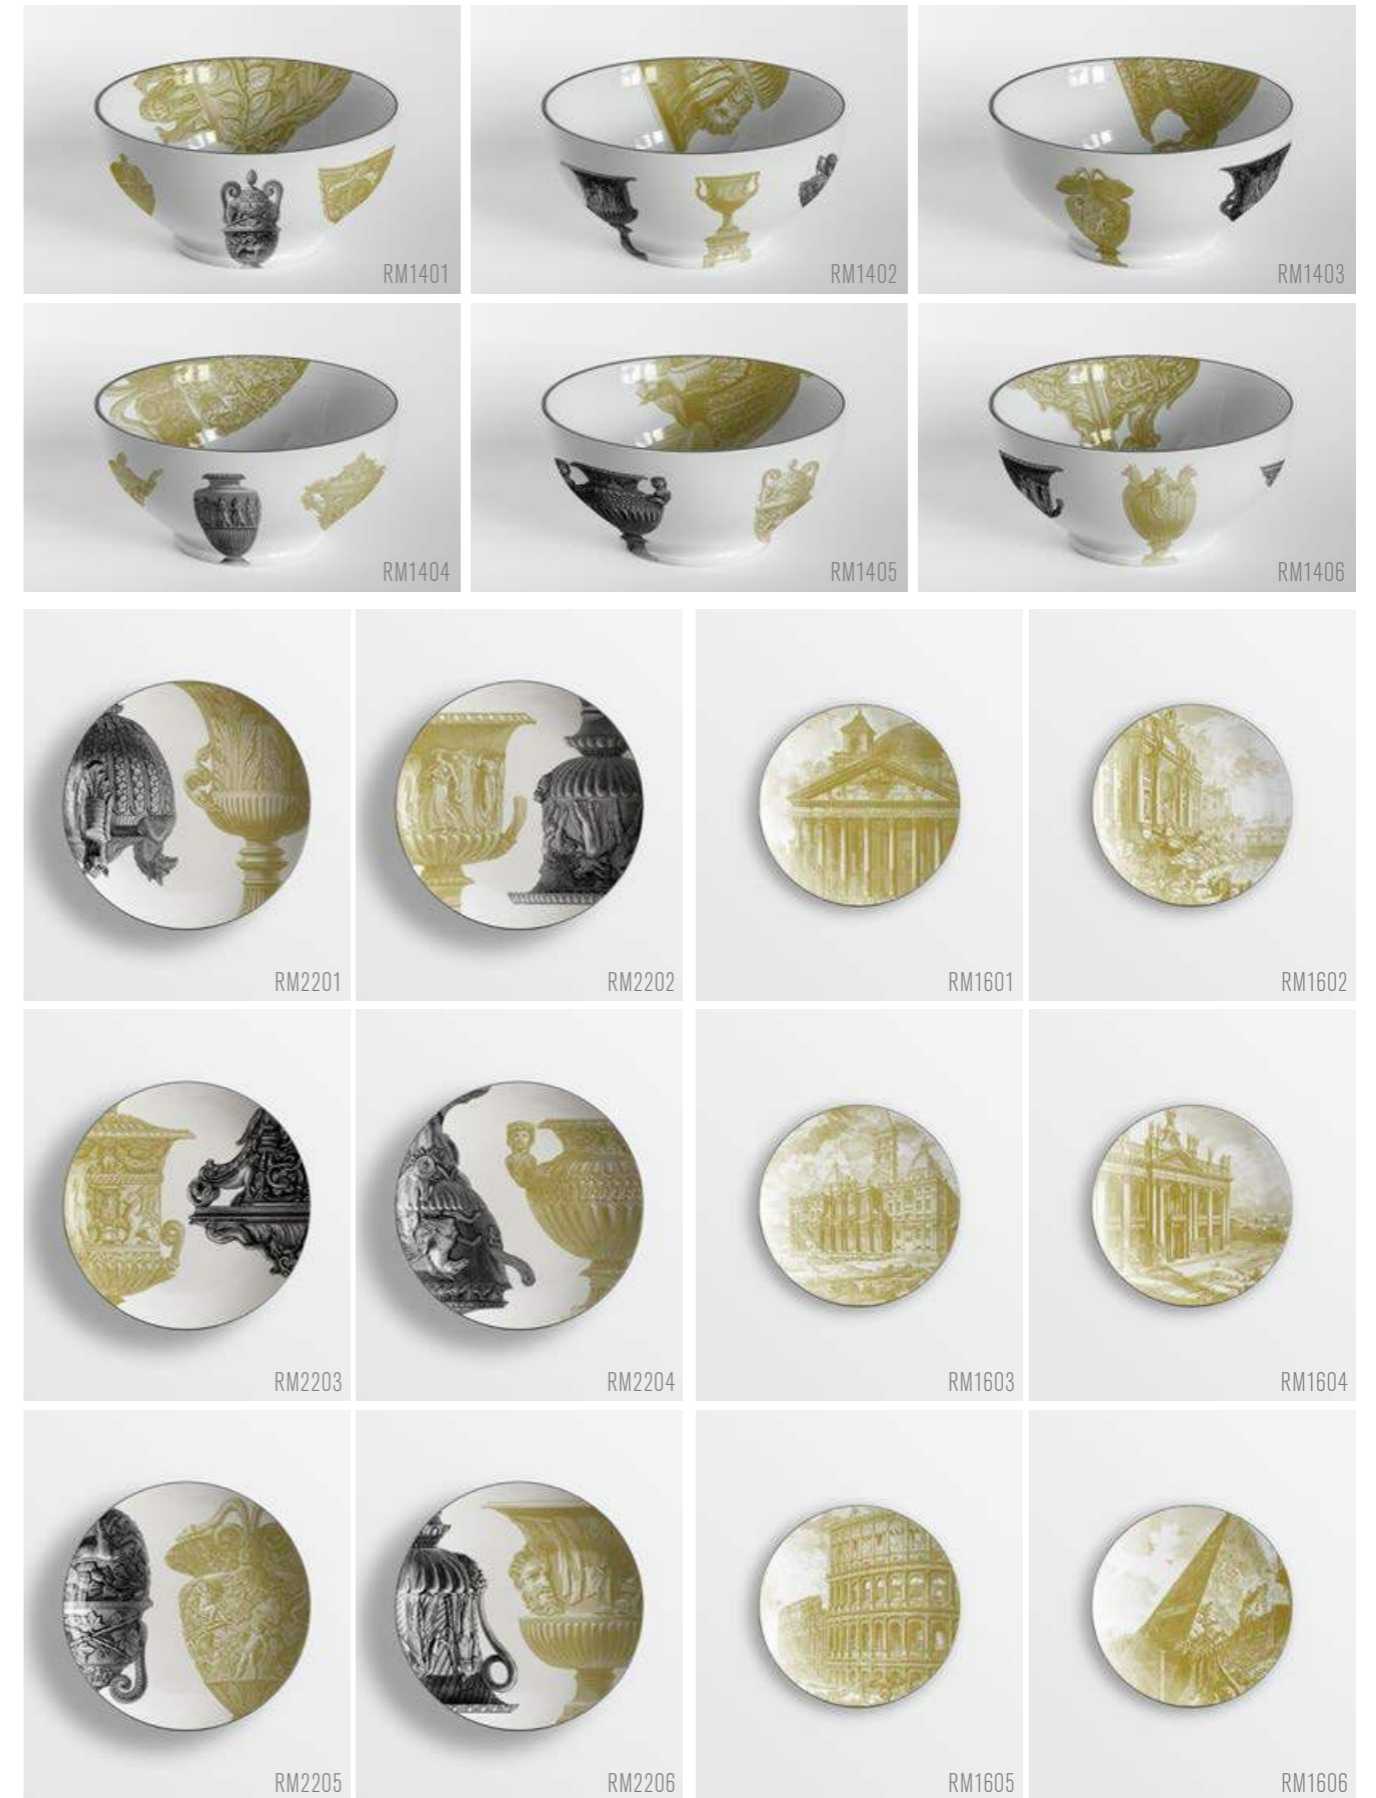

roma

Ø14cm bowls | Ø21cm soup plates | Ø16cm bread plates