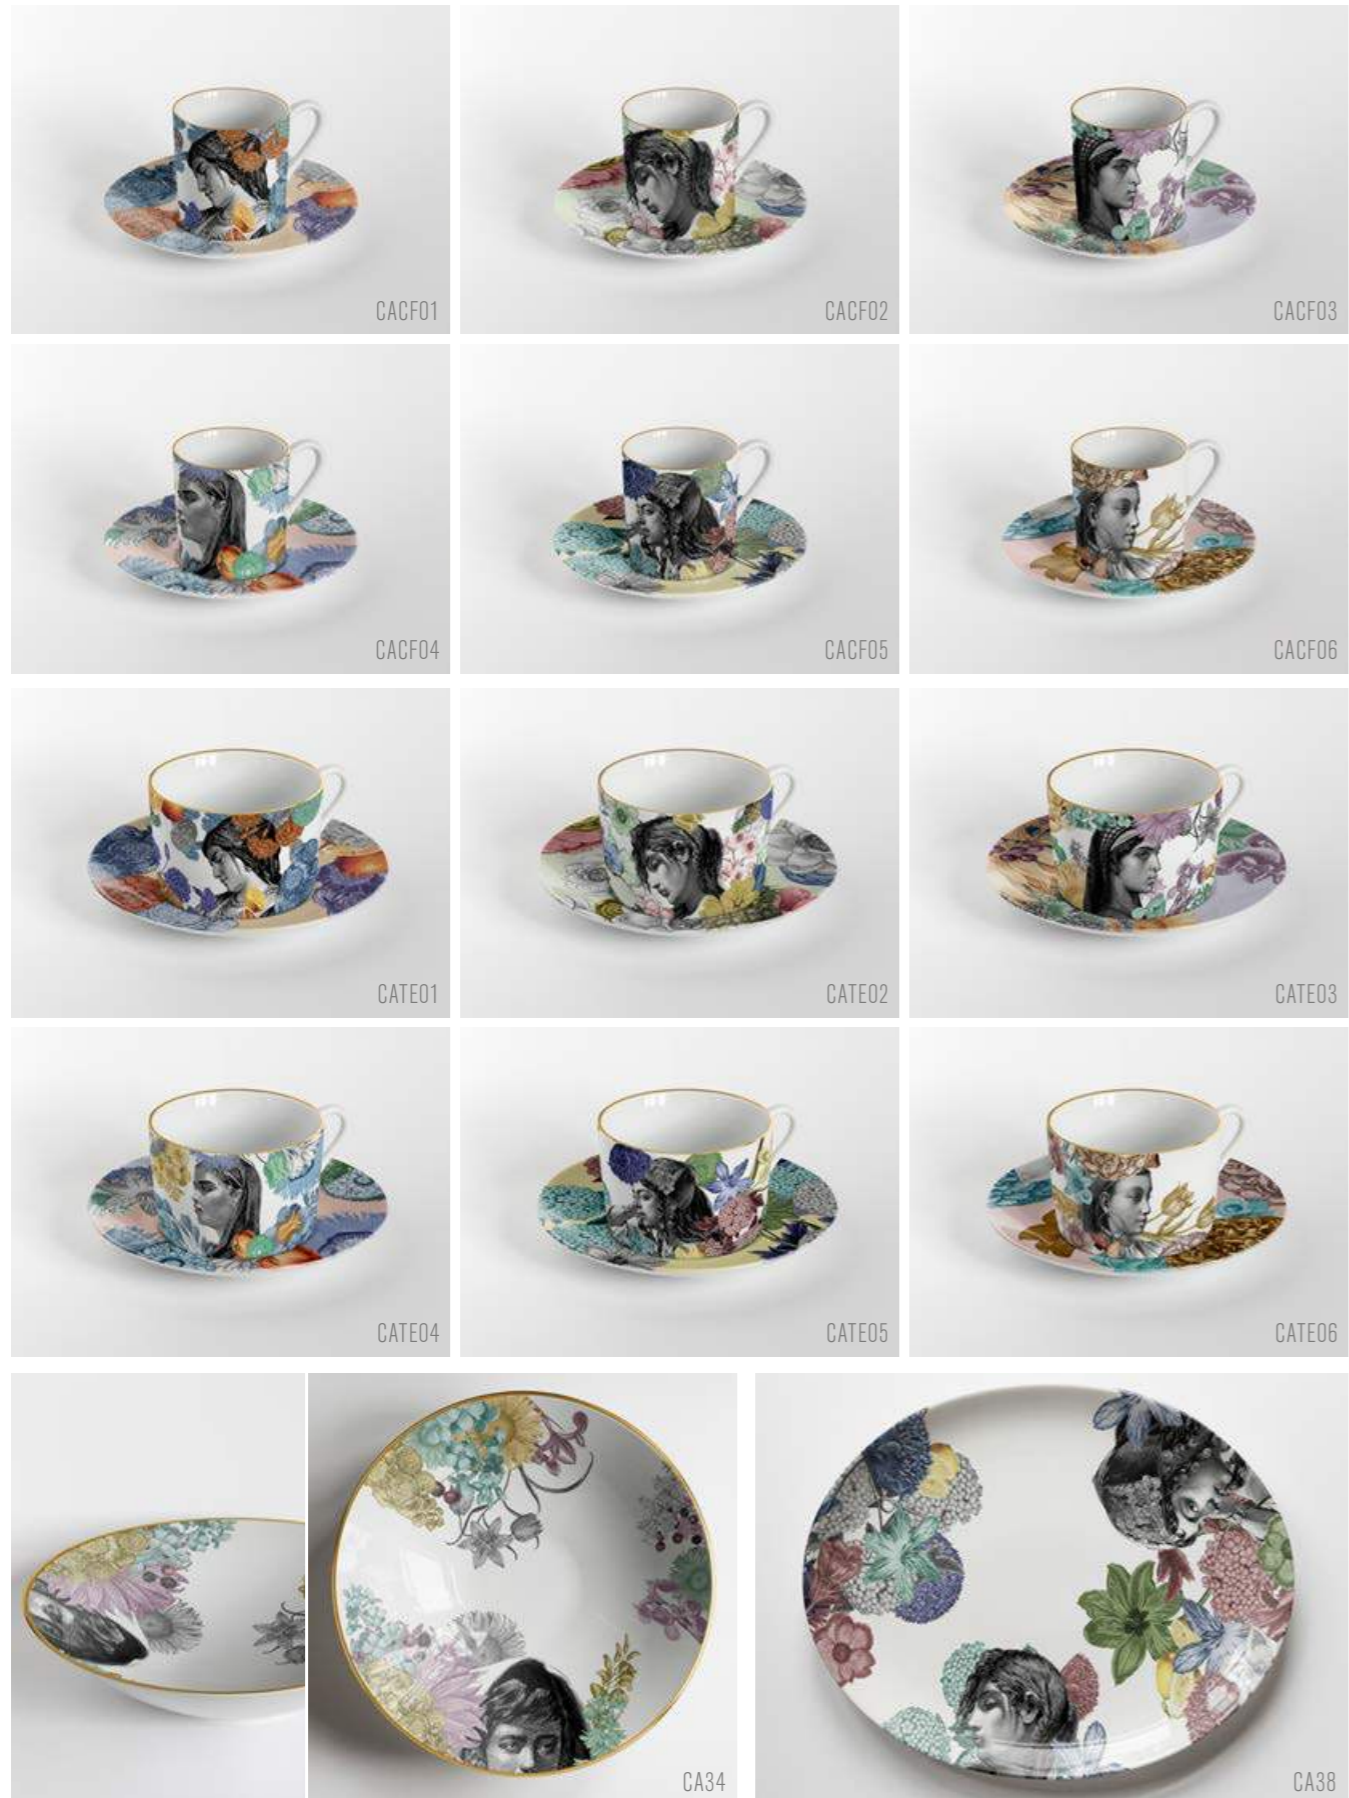

CA2101

CA2102

CA2103

CA2104

CA2105

CA2106

cairo

coffee set | tea set | oval plate 38x28 | Ø34cm bowl

animalia

Ø28cm plates | Ø21cm plates

animalia

Ø21cm soup plates | Ø16cm bread plates | oval plate 38x28 | Ø34cm bowl

animalia

coffee set | tea set

pompei

Ø32cm platters | Ø28cm plates