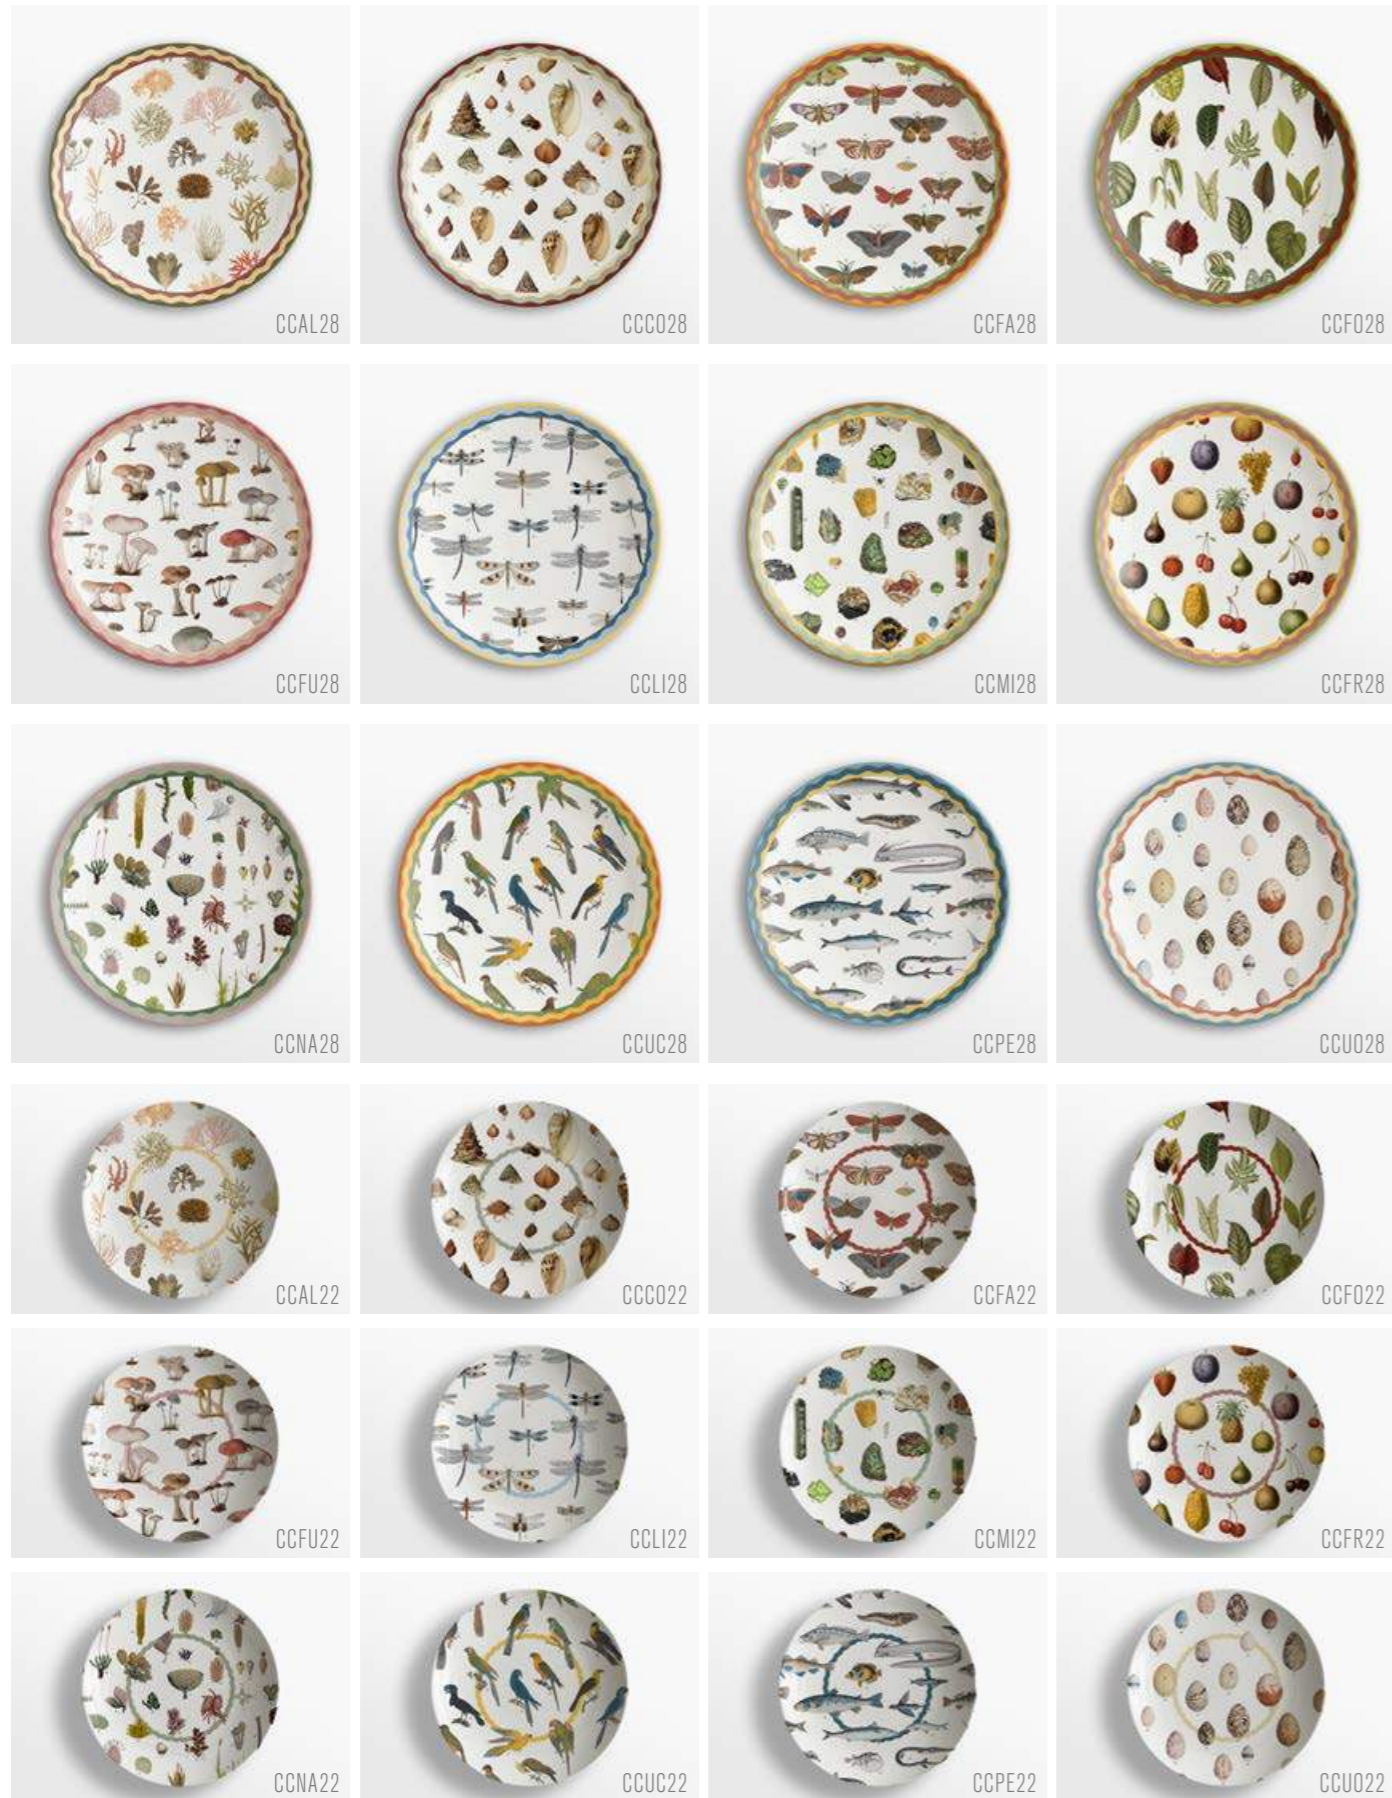

PM2803b

PM2804b

PM2805b

PM2806b

pompei
Ø28cm plates | Ø21cm plates

pompei
Ø21cm soup plates | Ø16cm bread plates

pompei

coffee set | tea set | Ø34cm bowl | oval plate 38x28

corrispondenze

Ø32cm platters | Ø21cm plates

corrispondenze

Ø28cm plates | Ø21cm soup plates | oval plate 38x28 | Ø34cm bowl

corrispondenze

Ø16cm bread plates | coffee set | tea set

cabinet de curiosités

Ø32cm platters | Ø21cm plates

cabinet de curiosités

Ø28cm plates | Ø21cm soup plates

cabinet de curiosités

Ø16cm bread plates | coffee set | tea set

cabinet de curiosités

Ø34cm bowl | oval plate 38x28

garden of eden

Ø28cm plates | Ø21cm plates | Ø16cm bread plates | coffee set | tea set | Ø21cm soup plate | oval plate 38x28 | Ø34cm bowl

lebanon

Ø28cm plates | Ø21cm plates | Ø16cm bread plates

lebanon

Ø27cm soup plates | coffee set | tea set

casquets

Ø28cm plates | Ø21cm plate

roma

Ø28cm plates | Ø21cm plates