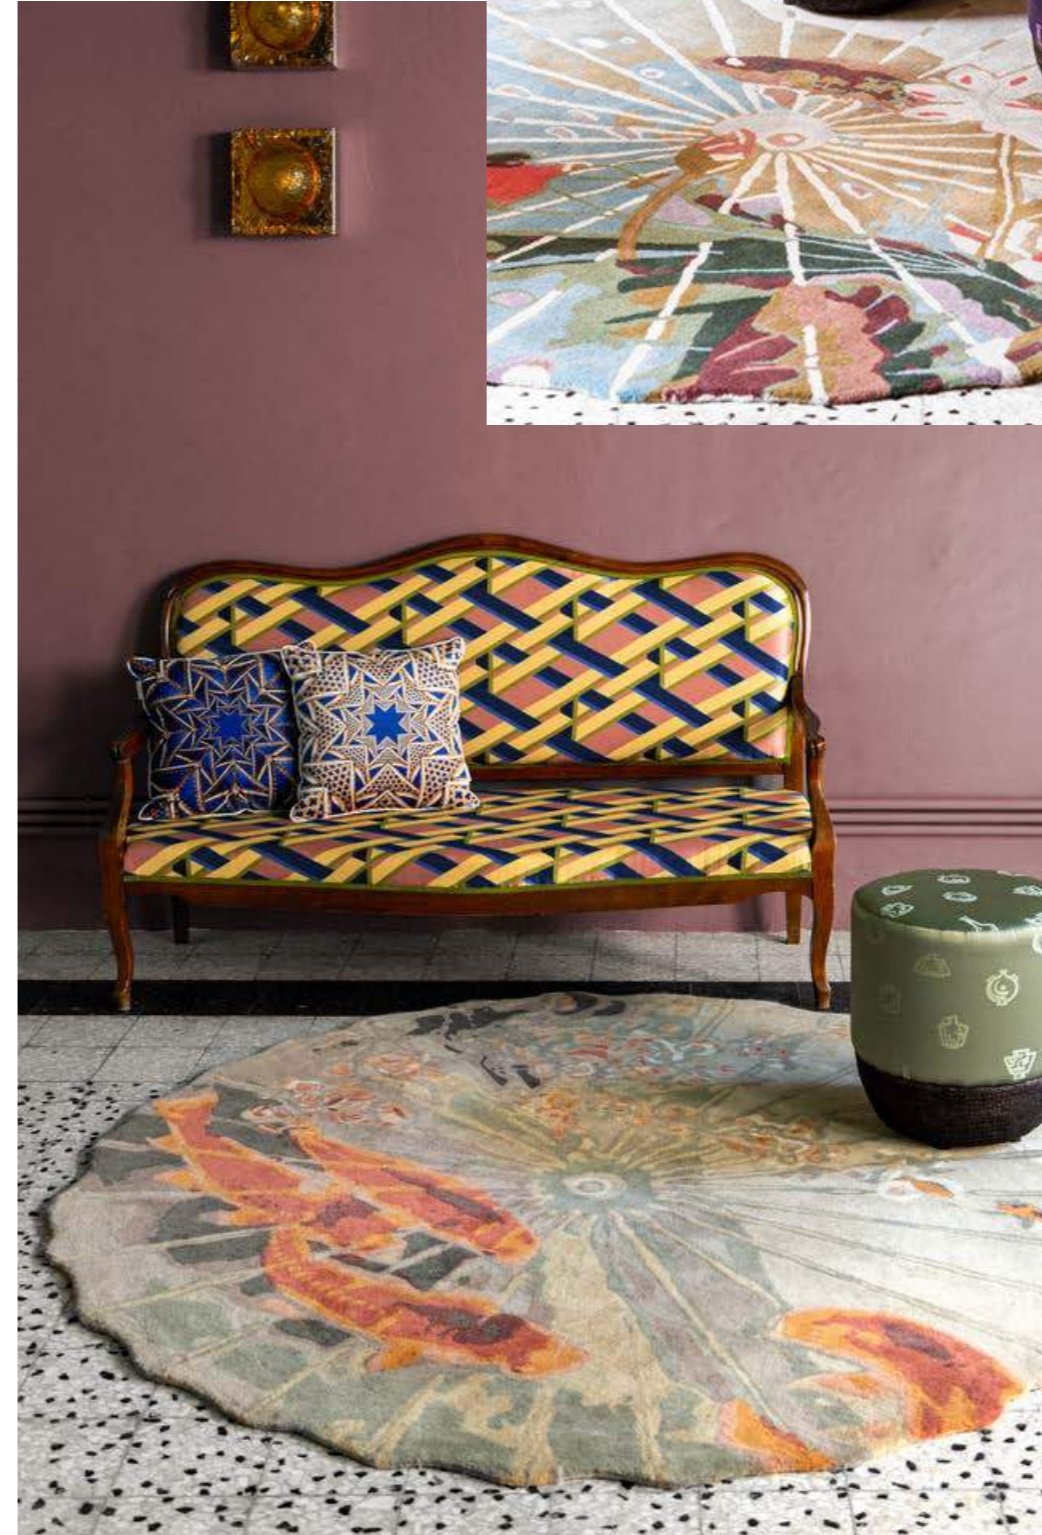

limited edition fabrics and wicker poufs
rounded printed poufs with wicker basket

r u g s