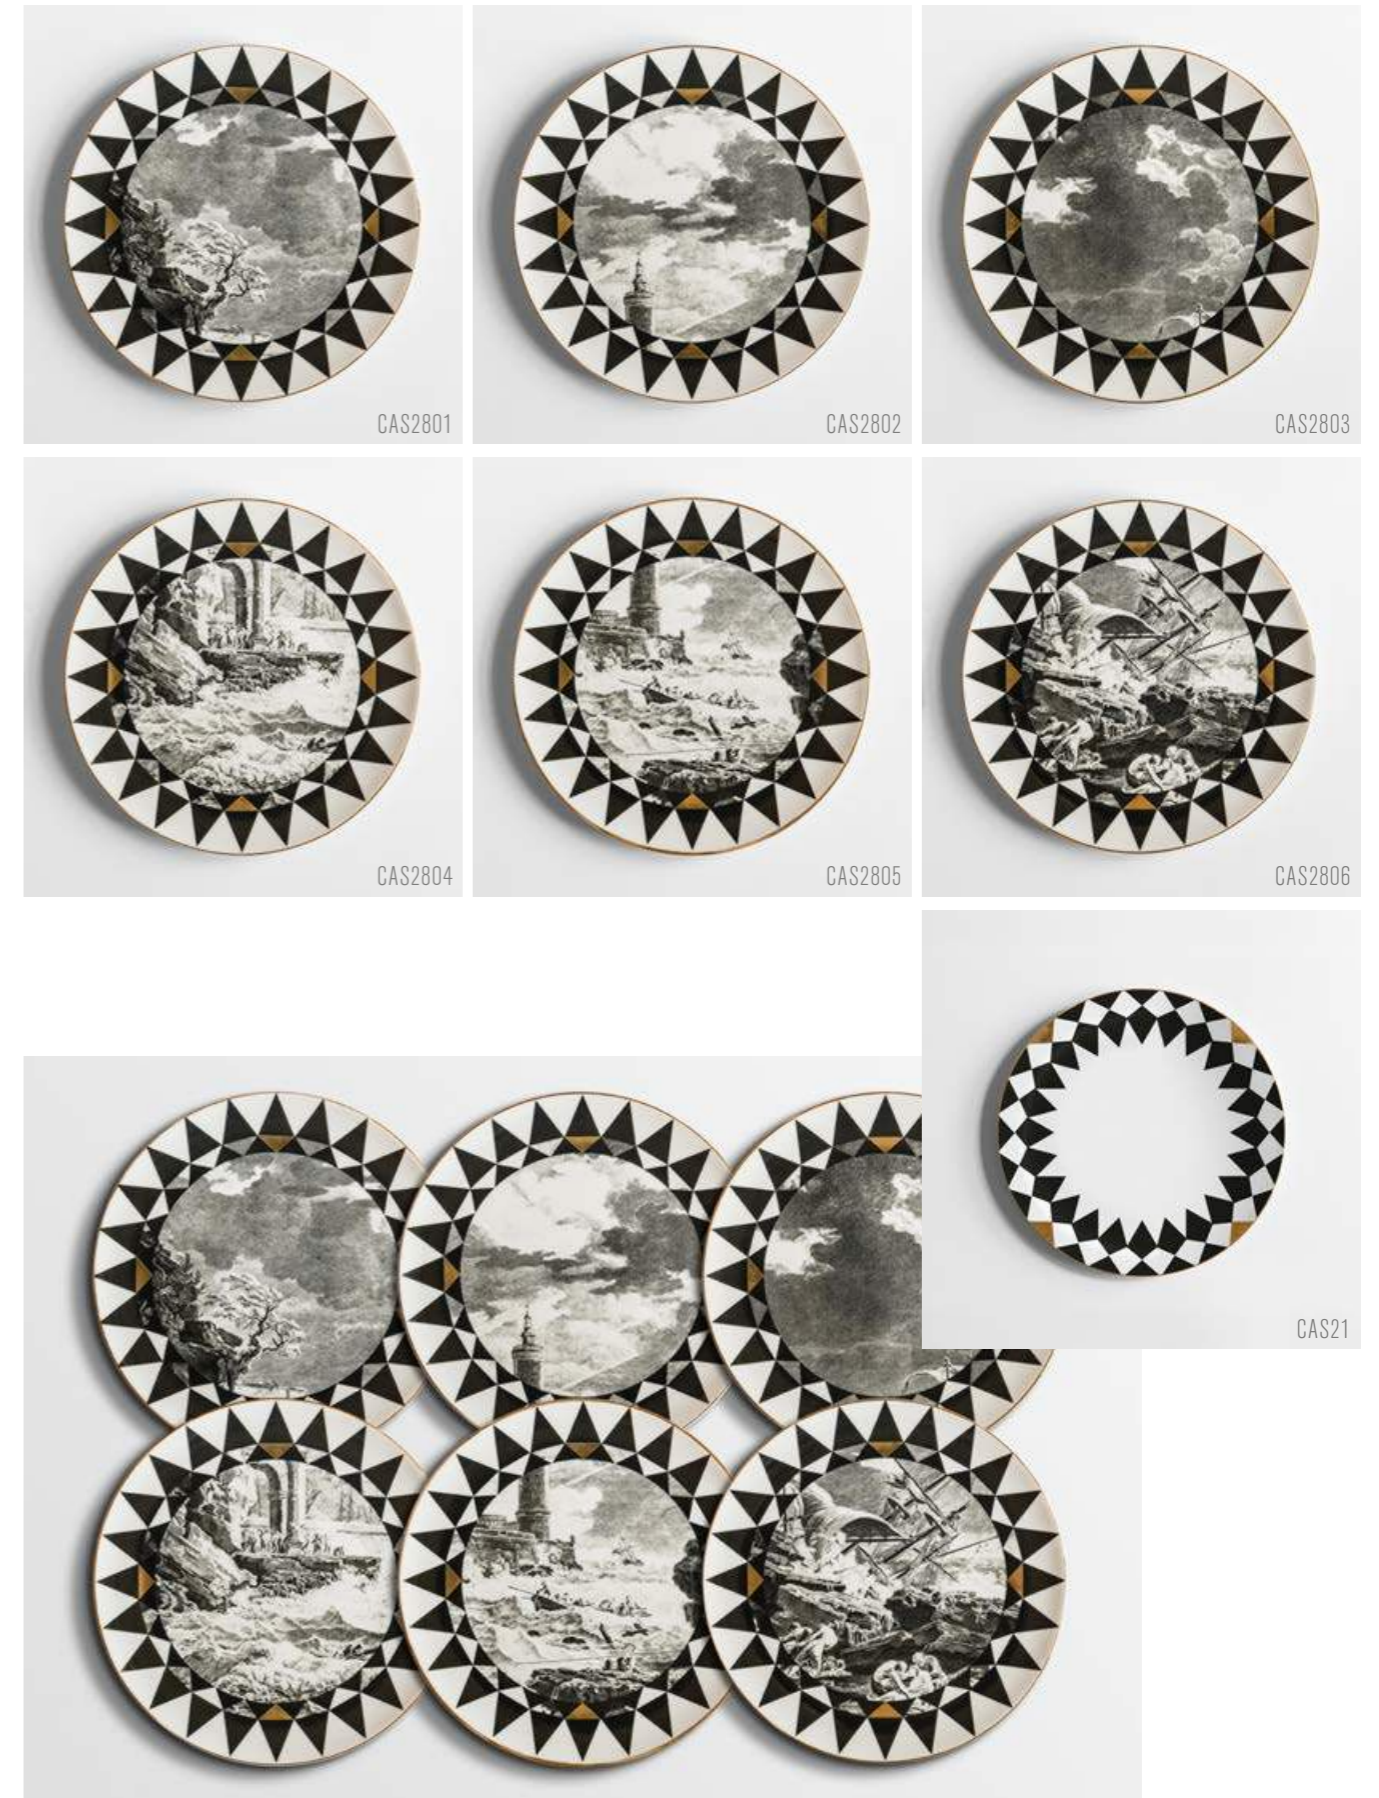

lebanon

Ø28cm plates | Ø21cm plates | Ø16cm bread plates

lebanon

Ø27cm soup plates | coffee set | tea set

casquets

Ø28cm plates | Ø21cm plate

roma

Ø28cm plates | Ø21cm plates